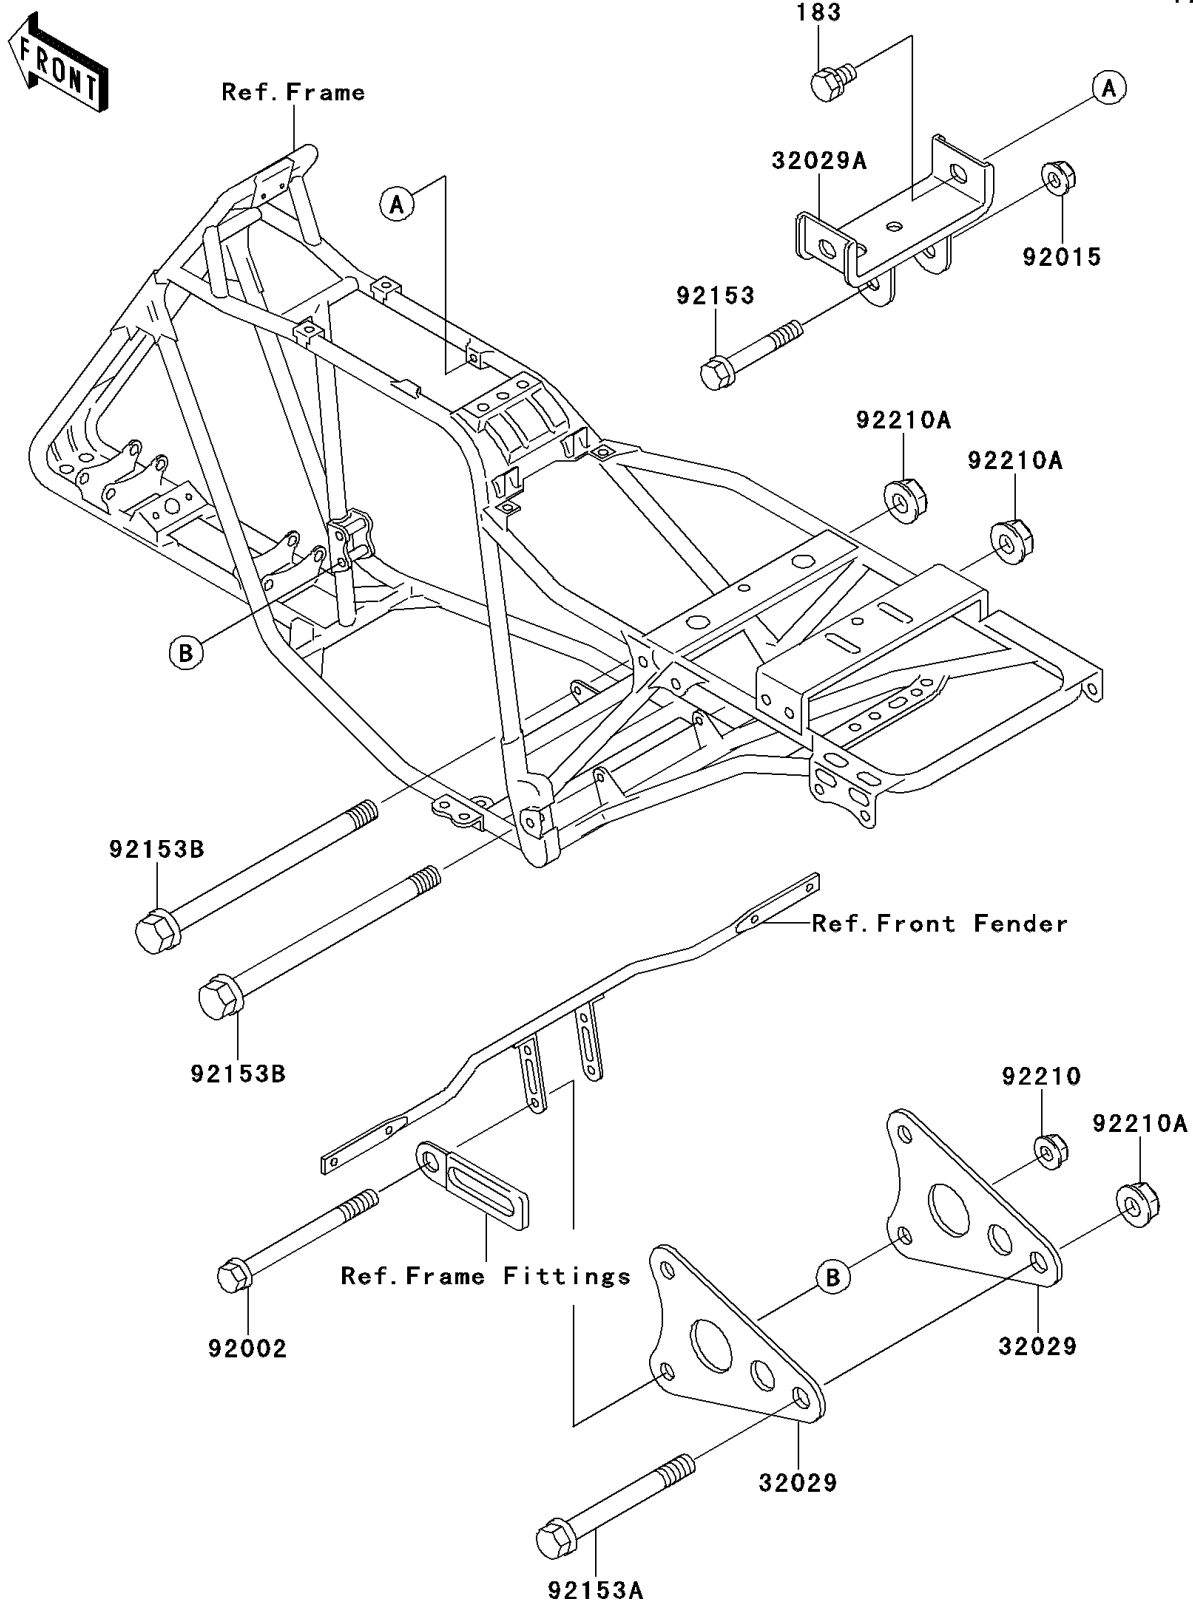

2004 Bayou 250 PARTS DIAGRAM

Engine Mount

F2122

2004 Bayou 250 PARTS LIST

Engine Mount

ITEM NAME	PART NUMBER	QUANTITY
BOLT-UPSET-WS-SMALL (Ref # 183)	183J0814	2
BRACKET-ENGINE,FR (Ref # 32029)	32029-1548	2
BRACKET-ENGINE,TOP (Ref # 32029A)	32029-1549	1
BOLT,FLANGED,8X90 (Ref # 92002)	92002-1401	2
NUT,LOCK,FLANGED,8MM (Ref # 92015)	92015-1397	1
BOLT,FLANGED,8X50 (Ref # 92153)	92153-1166	1
BOLT,FLANGED,10X85 (Ref # 92153A)	92153-1167	1
BOLT,FLANGED,10X140 (Ref # 92153B)	92153-1168	2
NUT,FLANGED,8MM (Ref # 92210)	92210-0004	2
NUT,LOCK,FLANGED,10MM (Ref # 92210A)	92210-1081	3