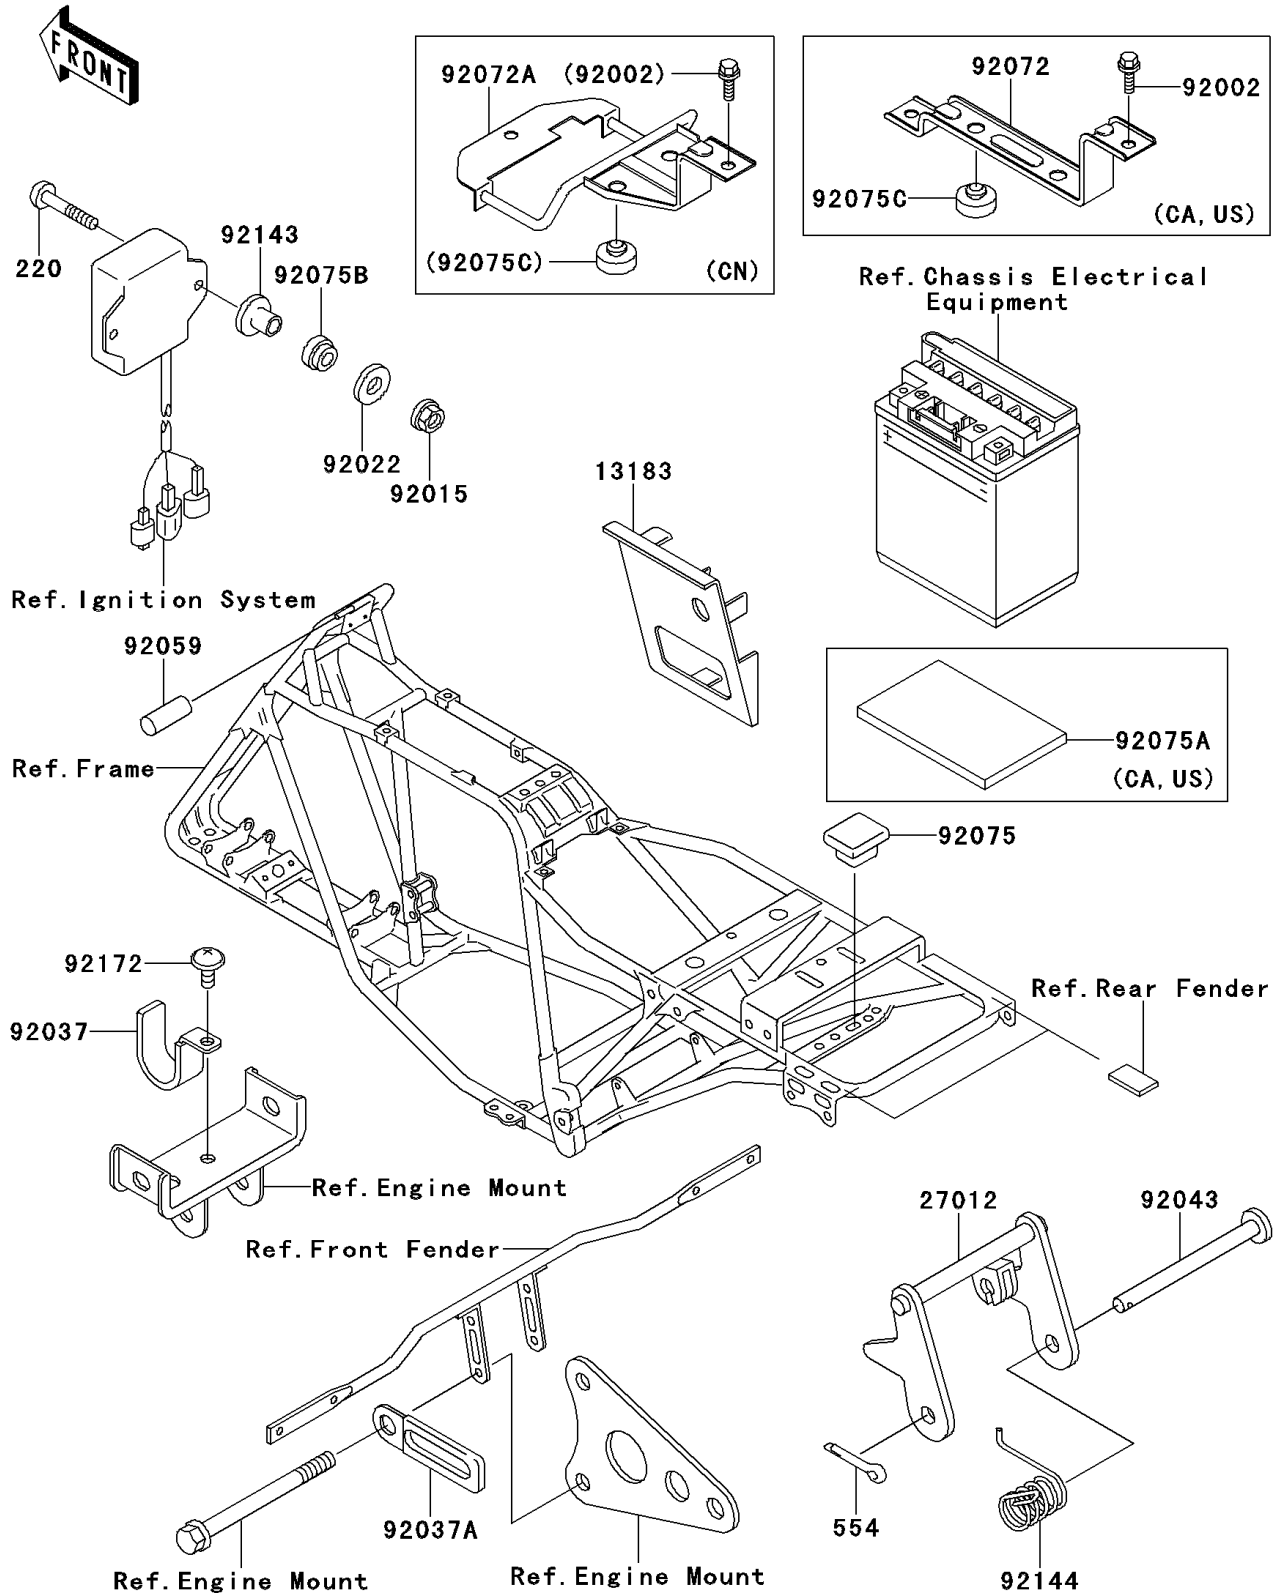

2003 Bayou 250 PARTS DIAGRAM

Frame Fittings

F2131

2003 Bayou 250 PARTS LIST

Frame Fittings

ITEM NAME	PART NUMBER	QUANTITY
SCREW-PAN-CROS,6X25 (Ref # 220)	220B0625	2
PIN-SNAP (Ref # 554)	554A0600	1
PLATE,ELECTRIC BASE (Ref # 13183)	13183-1134	1
HOOK,SEAT (Ref # 27012)	27012-1381	1
BOLT,6X14 (Ref # 92002)	92002-1351	2
NUT,LOCK,FLANGED,6MM (Ref # 92015)	92015-1675	2
WASHER,7X18X1.2 (Ref # 92022)	92022-1545	2
CLAMP (Ref # 92037)	92037-1700	1
CLAMP (Ref # 92037A)	92037-1780	1
PIN,6X77 (Ref # 92043)	92043-1367	1
TUBE,3X8X40 (Ref # 92059)	92059-1901	1
DAMPER (Ref # 92075)	92075-099	1
DAMPER (Ref # 92075B)	92075-208	2
DAMPER (Ref # 92075C)	92075-281	2
COLLAR,L=9.6 (Ref # 92143)	92143-1016	2
SPRING,SEAT HOOK (Ref # 92144)	92144-1174	1
SCREW,6X14 (Ref # 92172)	92172-0004	1
BAND,BATTERY (Ref # 92072)	92072-1222	1
BAND,BATTERY (Ref # 92072A)	92072-1292	1
DAMPER,BATTERY (Ref # 92075A)	92075-1997	1