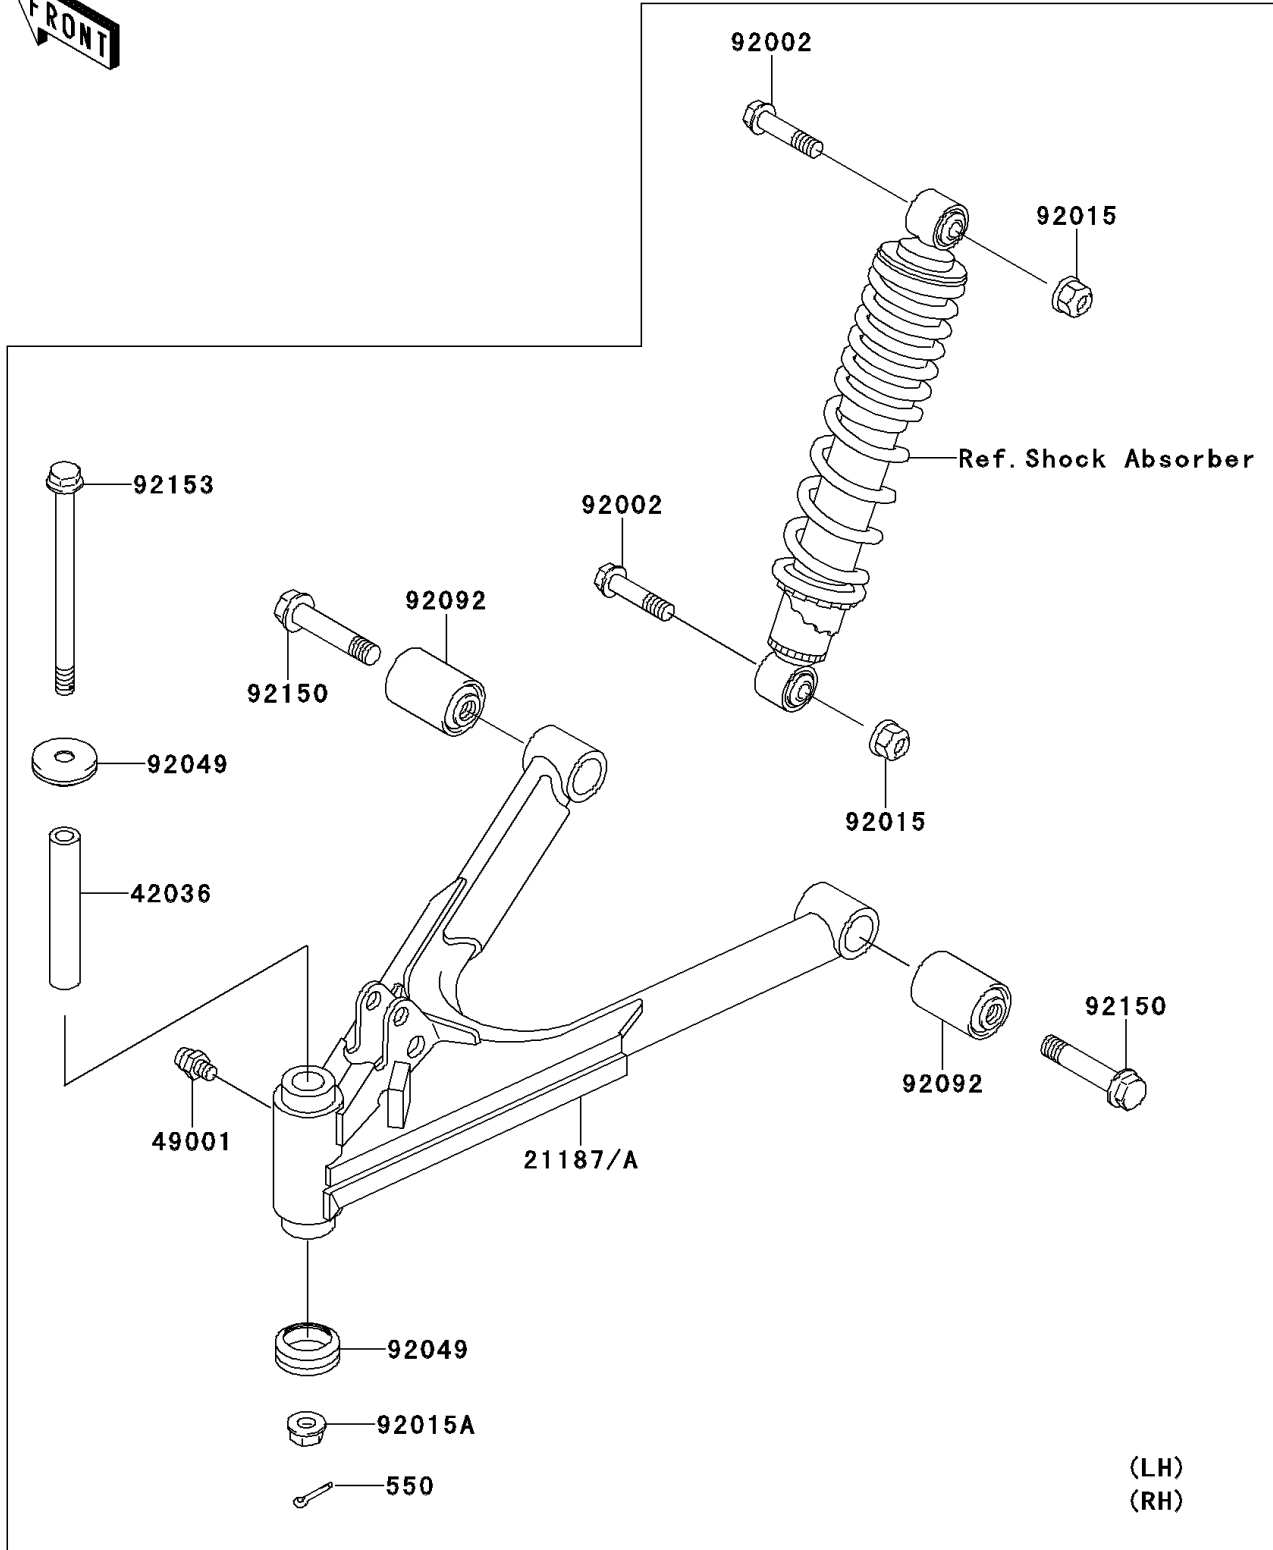

2003 Bayou 250 PARTS DIAGRAM

Front Suspension

F2152

2003 Bayou 250 PARTS LIST

Front Suspension

ITEM NAME	PART NUMBER	QUANTITY
PIN-COTTER,2.0X15 (Ref # 550)	550D2015	2
ARM-ASSY,SUSPENSION,FR,LH (Ref # 21187)	21187-1065	1
ARM-ASSY,SUSPENSION,FR,RH (Ref # 21187A)	21187-1066	1
SLEEVE,KNUCKLE,L=99.6 (Ref # 42036)	42036-1141	2
NIPPLE-GREASE (Ref # 49001)	49001-0001	2
BOLT,FLANGED,10X42 (Ref # 92002)	92002-1545	4
NUT,LOCK,10MM (Ref # 92015)	92015-1597	4
NUT,LOCK,FLANGED,10MM (Ref # 92015A)	92015-1717	2
SEAL-OIL (Ref # 92049)	92049-1285	4
BUSHING-RUBBER (Ref # 92092)	92092-005	4
BOLT,FLANGED,12X58 (Ref # 92150)	92150-1022	4
BOLT,FLANGED,10X142 (Ref # 92153)	92153-1169	2