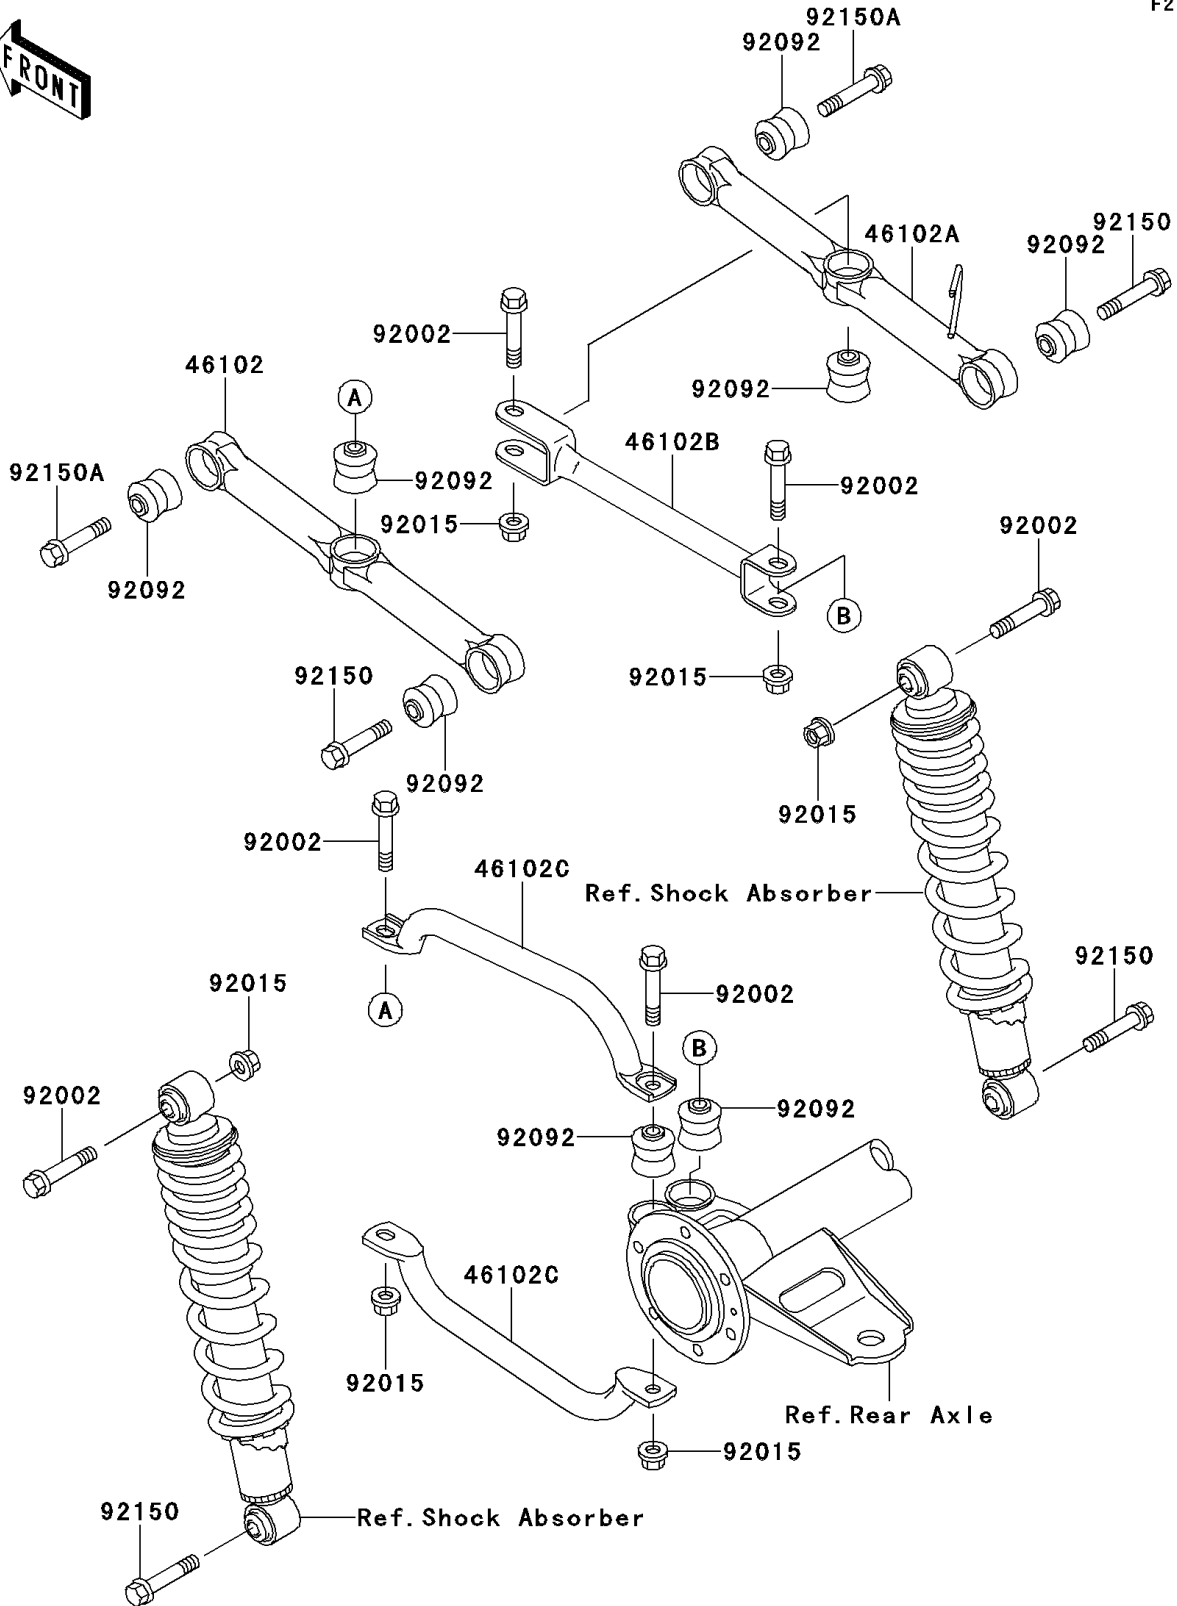

2003 Bayou 250 PARTS DIAGRAM

Rear Suspension

F2153

2003 Bayou 250 PARTS LIST

Rear Suspension

ITEM NAME	PART NUMBER	QUANTITY
ROD,SUSPENSION,RR,LH (Ref # 46102)	46102-1210	1
ROD,SUSPENSION,RR,RH (Ref # 46102A)	46102-1211	1
ROD,SUSPENSION,RIGHT CROSS (Ref # 46102B)	46102-1213	1
ROD,SUSPENSION,LEFT CROSS (Ref # 46102C)	46102-1330	2
BOLT,FLANGED,10X53.5 (Ref # 92002)	92002-1529	6
NUT,LOCK,10MM (Ref # 92015)	92015-1597	6
BUSHING-RUBBER (Ref # 92092)	92092-1064	8
BOLT,FLANGED,10X49 (Ref # 92150)	92150-1048	4
BOLT,FLANGED,10X52 (Ref # 92150A)	92150-1070	2