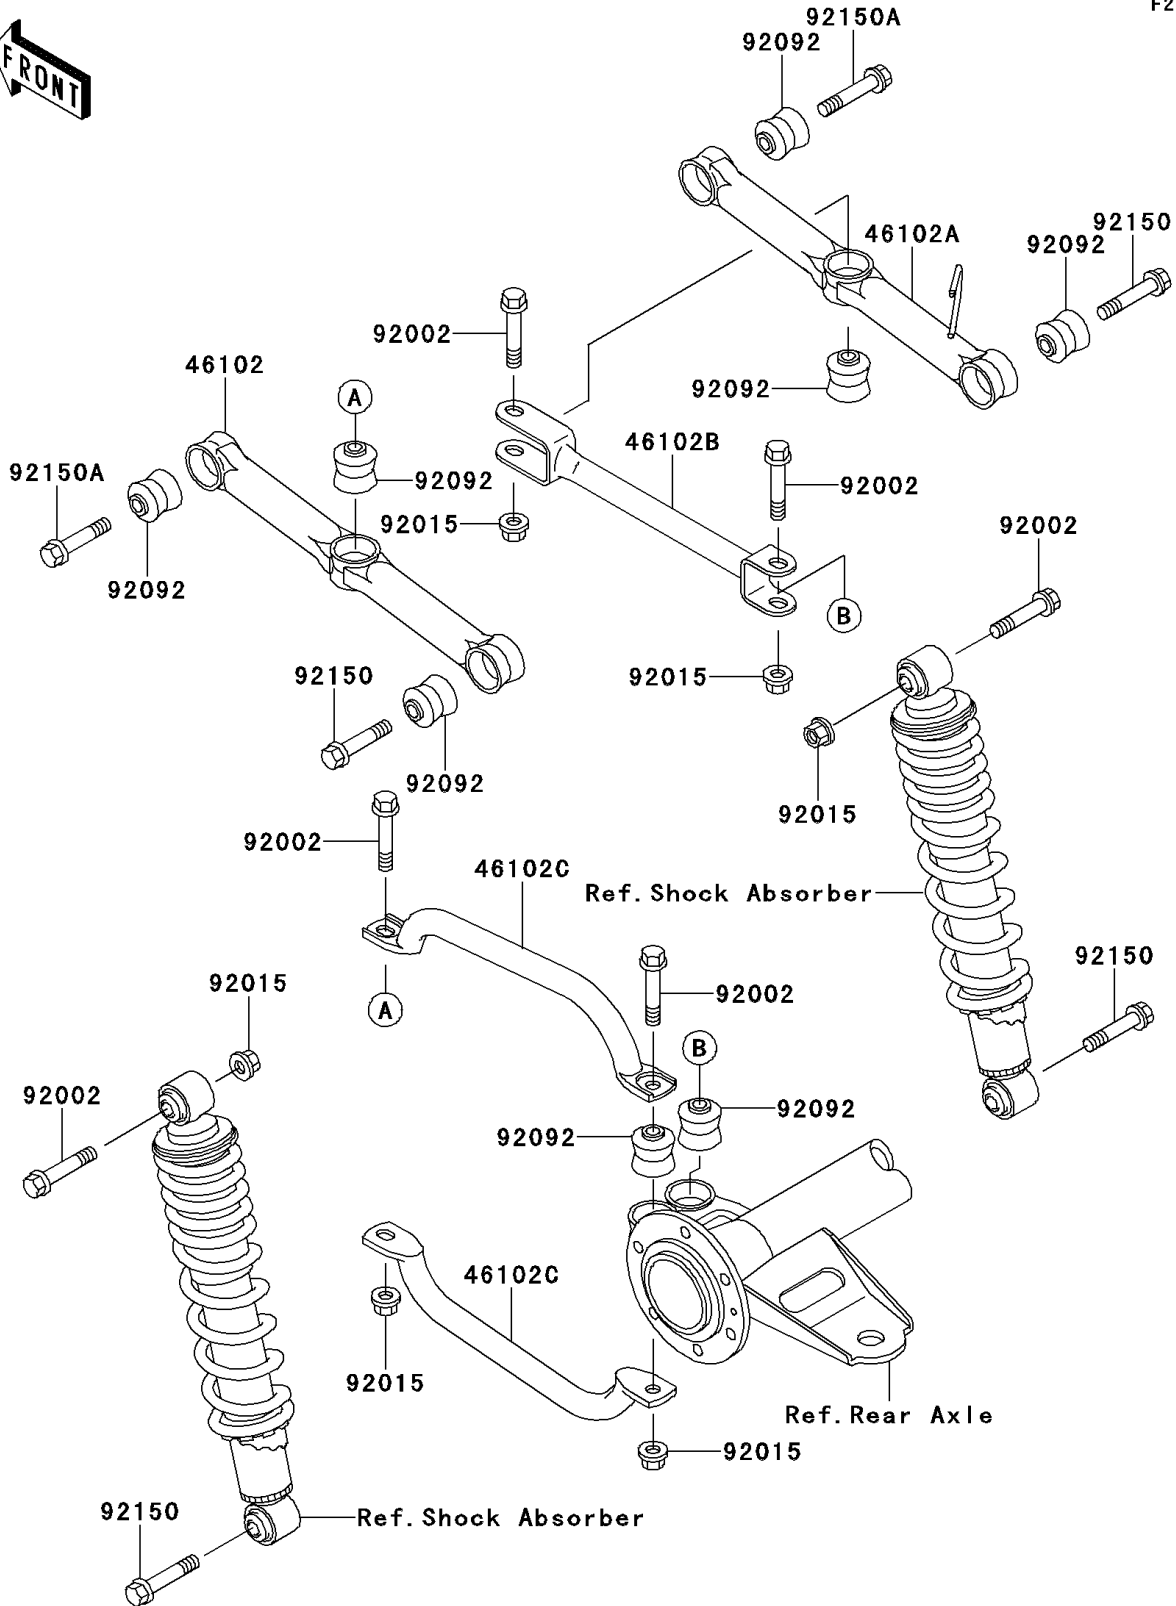

2004 Bayou 250 PARTS DIAGRAM

Rear Suspension

F2153

2004 Bayou 250 PARTS LIST

Rear Suspension

ITEM NAME	PART NUMBER	QUANTITY
ROD,SUSPENSION,RR,LH (Ref # 46102)	46102-1210	1
ROD,SUSPENSION,RR,RH (Ref # 46102A)	46102-1211	1
ROD,SUSPENSION,RIGHT CROSS (Ref # 46102B)	46102-1213	1
ROD,SUSPENSION,LEFT CROSS (Ref # 46102C)	46102-1330	2
BOLT,FLANGED,10X53.5 (Ref # 92002)	92002-1529	6
NUT,LOCK,10MM (Ref # 92015)	92015-1597	6
BUSHING-RUBBER (Ref # 92092)	92092-1064	8
BOLT,FLANGED,10X49 (Ref # 92150)	92150-1048	4
BOLT,FLANGED,10X52 (Ref # 92150A)	92150-1070	2