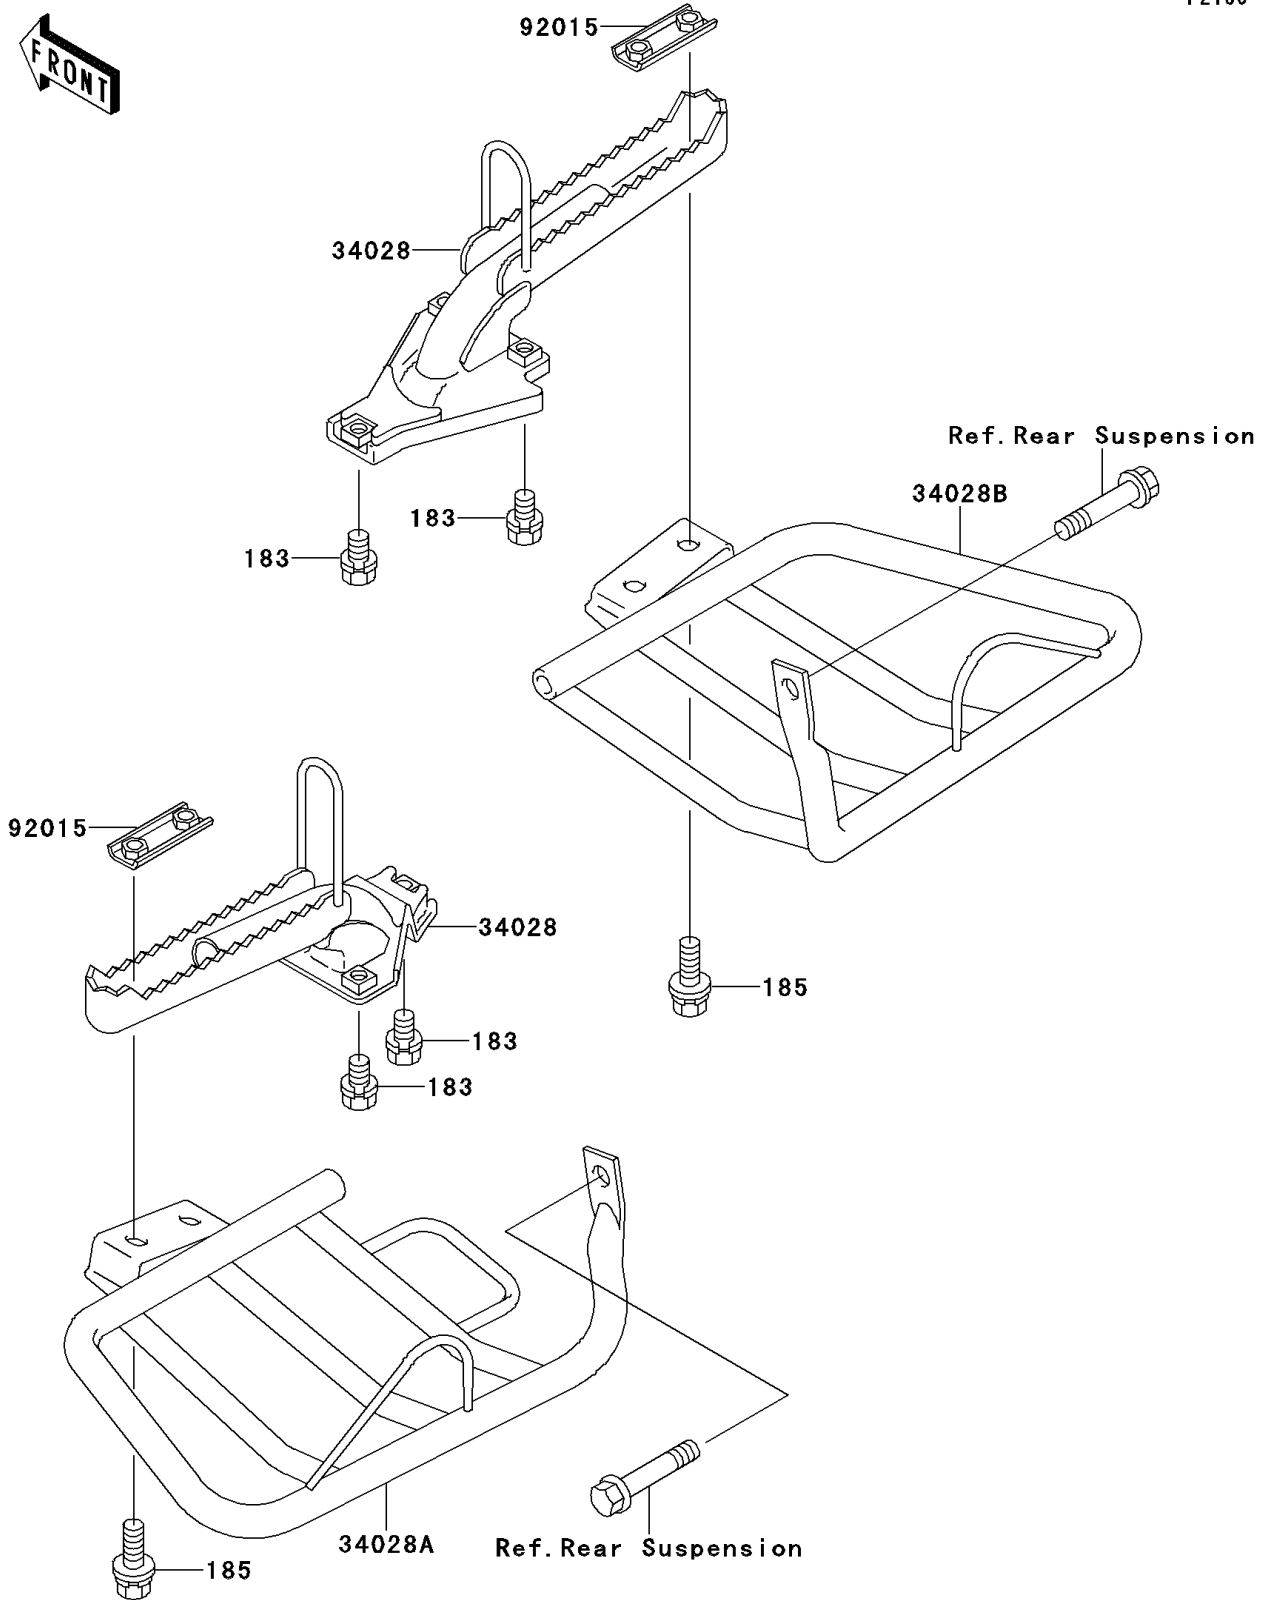

2003 Bayou 250 PARTS DIAGRAM

Footrests

F2160

2003 Bayou 250 PARTS LIST

Footrests

ITEM NAME	PART NUMBER	QUANTITY
BOLT-UPSET-WS-SMALL (Ref # 183)	183H0818	6
BOLT-UPSET-WSP-SMALL,8X20 (Ref # 185)	185J0820	4
STEP (Ref # 34028)	34028-1227	2
STEP,FOOT BOARD,LH (Ref # 34028A)	34028-1308	1
STEP,FOOT BOARD,RH (Ref # 34028B)	34028-1309	1
NUT (Ref # 92015)	92015-1732	2