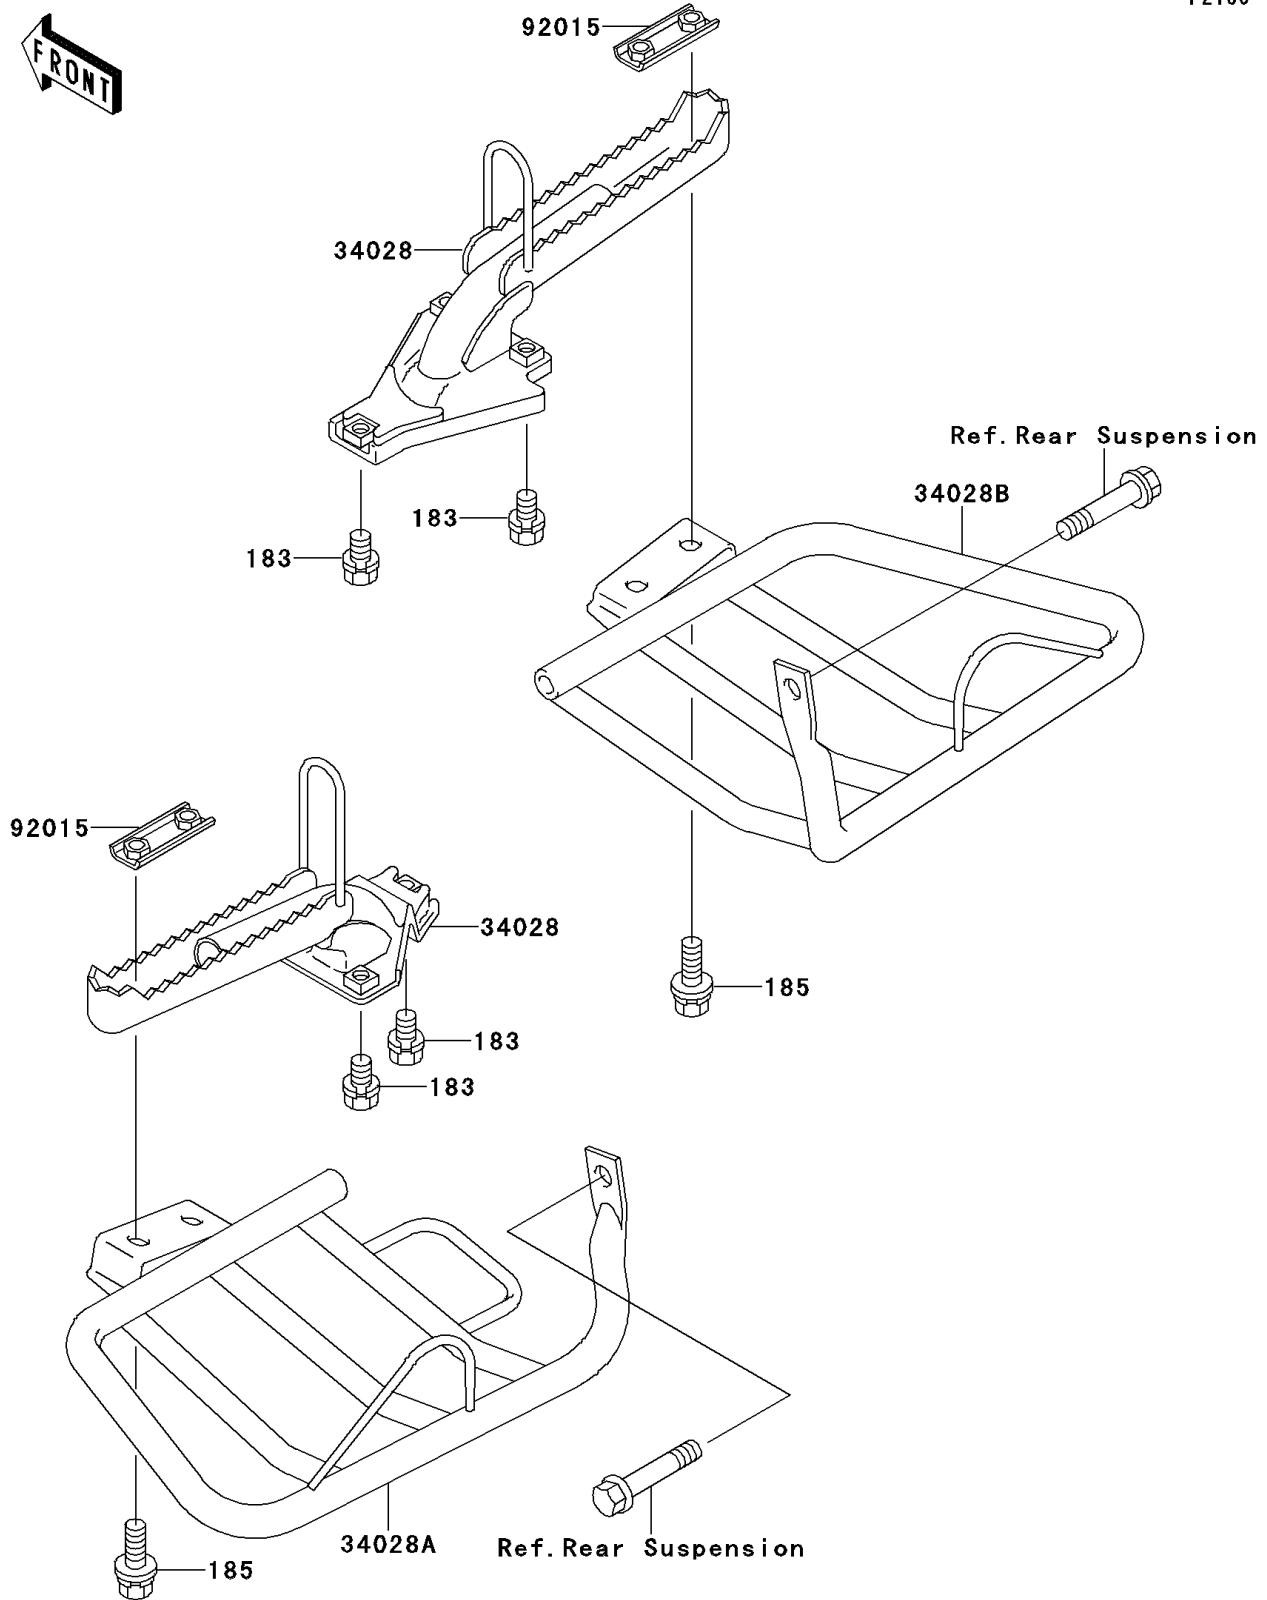

2004 Bayou 250 PARTS DIAGRAM

Footrests

F2160

2004 Bayou 250 PARTS LIST

Footrests

ITEM NAME	PART NUMBER	QUANTITY
BOLT-UPSET-WS-SMALL (Ref # 183)	183H0818	6
BOLT-UPSET-WSP-SMALL,8X20 (Ref # 185)	185J0820	4
STEP (Ref # 34028)	34028-1227	2
STEP,FOOT BOARD,LH (Ref # 34028A)	34028-1308	1
STEP,FOOT BOARD,RH (Ref # 34028B)	34028-1309	1
NUT (Ref # 92015)	92015-1732	2