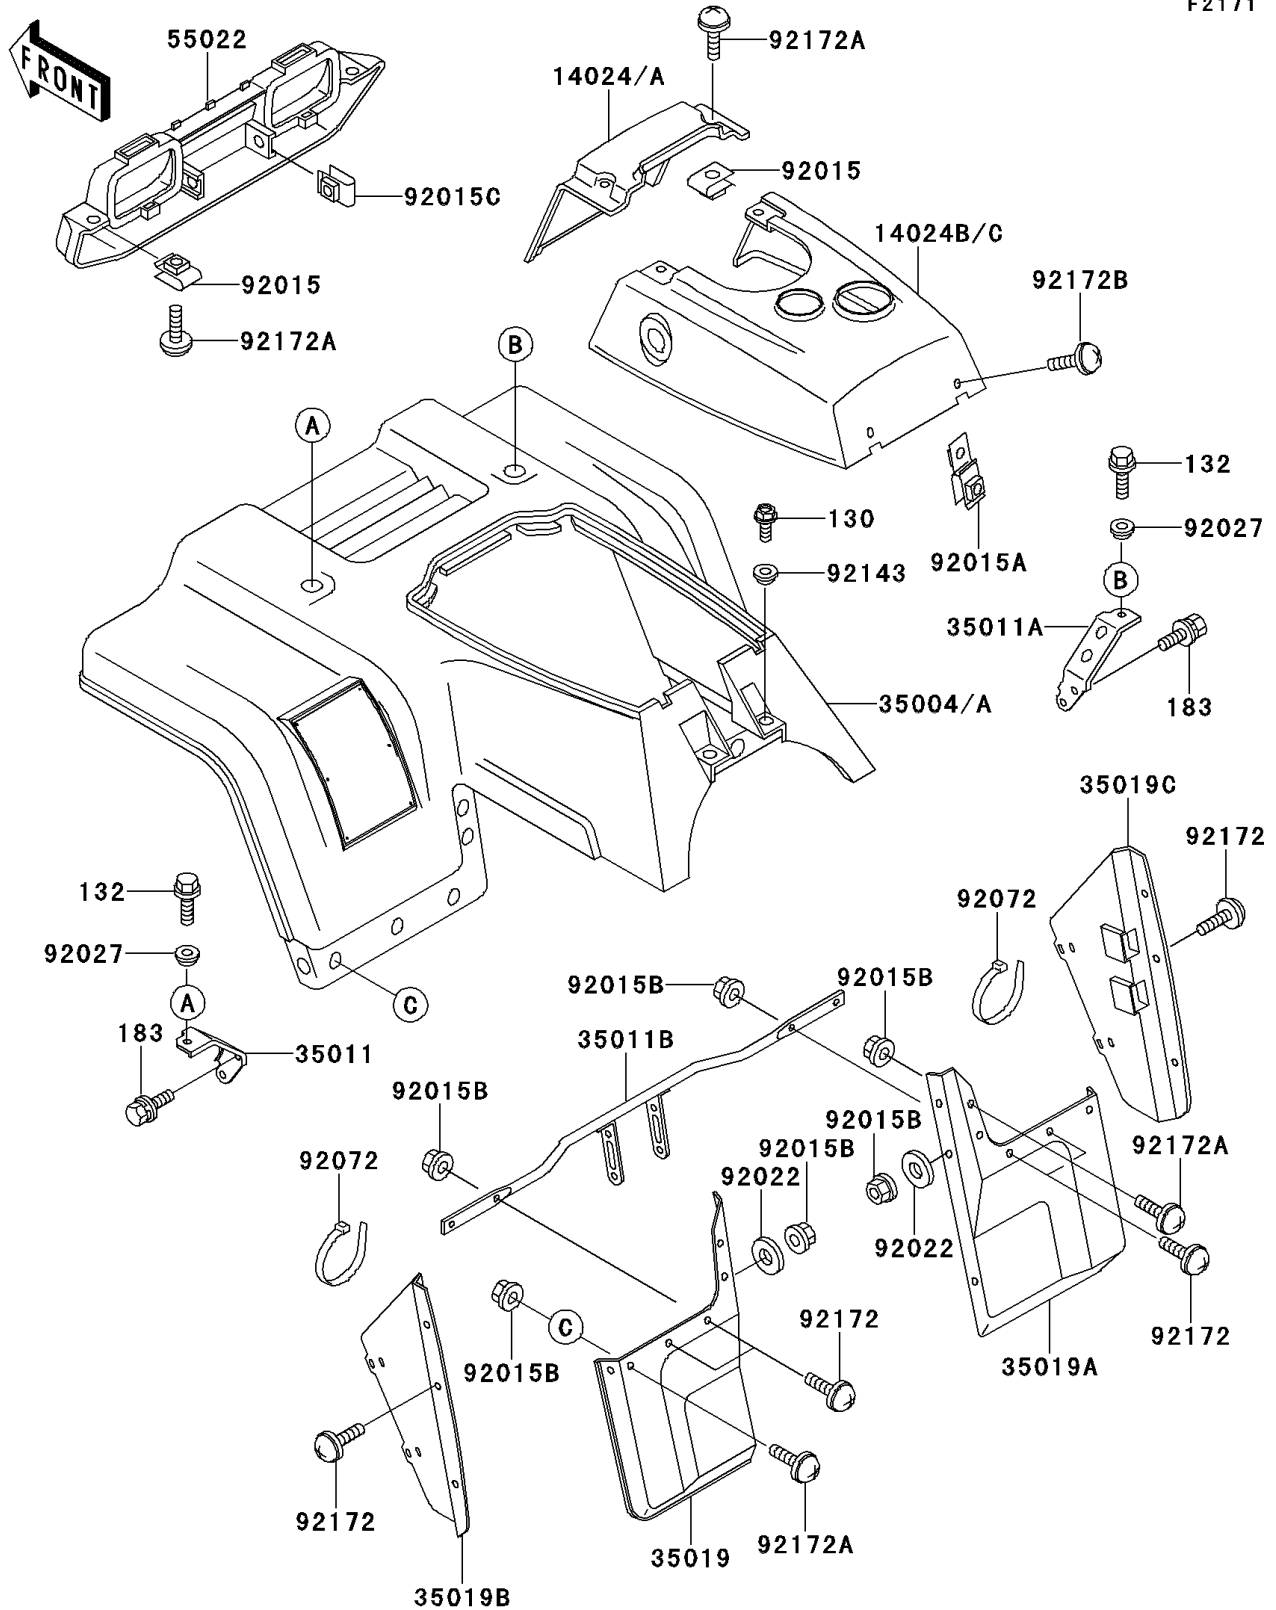

2003 Bayou 250 PARTS DIAGRAM

Front Fender(s)

F2171

2003 Bayou 250 PARTS LIST

Front Fender(s)

ITEM NAME	PART NUMBER	QUANTITY
BOLT-FLANGED,6X16 (Ref # 130)	130C0616	2
BOLT-FLANGED-SMALL (Ref # 132)	132J0820	2
BOLT-UPSET-WS-SMALL (Ref # 183)	183J0814	2
COVER,FRONT FENDER,FR,A.RED (Ref # 14024)	14024-1475-260	1
COVER,FRONT FENDER,FR,H.GREEN (Ref # 14024A)	14024-1475-6A	1
COVER,FRONT FENDER,RR,A.RED (Ref # 14024B)	14024-1476-260	1
COVER,FRONT FENDER,RR,H.GREEN (Ref # 14024C)	14024-1476-6A	1
FENDER-FRONT,A.RED (Ref # 35004)	35004-1380-260	1
FENDER-FRONT,H.GREEN (Ref # 35004A)	35004-1380-6A	1
STAY,FRONT FENDER,LH (Ref # 35011)	35011-1361	1
STAY,FRONT FENDER,RH (Ref # 35011A)	35011-1362	1
STAY,FRONT FLAP (Ref # 35011B)	35011-1368	1
FLAP,FR,LH (Ref # 35019)	35019-1195	1
FLAP,FR,RH (Ref # 35019A)	35019-1196	1
FLAP,FR,INSIDE,LH (Ref # 35019B)	35019-1197	1
FLAP,FR,INSIDE,RH (Ref # 35019C)	35019-1198	1
COVER-HEAD LAMP,BLACK (Ref # 55022)	55022-1060-6D	1
NUT,6MM (Ref # 92015)	92015-1094	4
NUT,PLATE (Ref # 92015A)	92015-1667	2
NUT,LOCK,FLANGED,6MM (Ref # 92015B)	92015-1675	18
NUT,CLIP,8MM (Ref # 92015C)	92015-1691	2
WASHER,6.5X20X1.6 (Ref # 92022)	92022-1804	6
COLLAR (Ref # 92027)	92027-1908	2
BAND,L=149 (Ref # 92072)	92072-031	4
COLLAR,L=6.5 (Ref # 92143)	92143-1025	2
SCREW,6X18 (Ref # 92172)	92172-0002	10
SCREW,6X14 (Ref # 92172A)	92172-0004	12
SCREW,6X10 (Ref # 92172B)	92172-0005	2