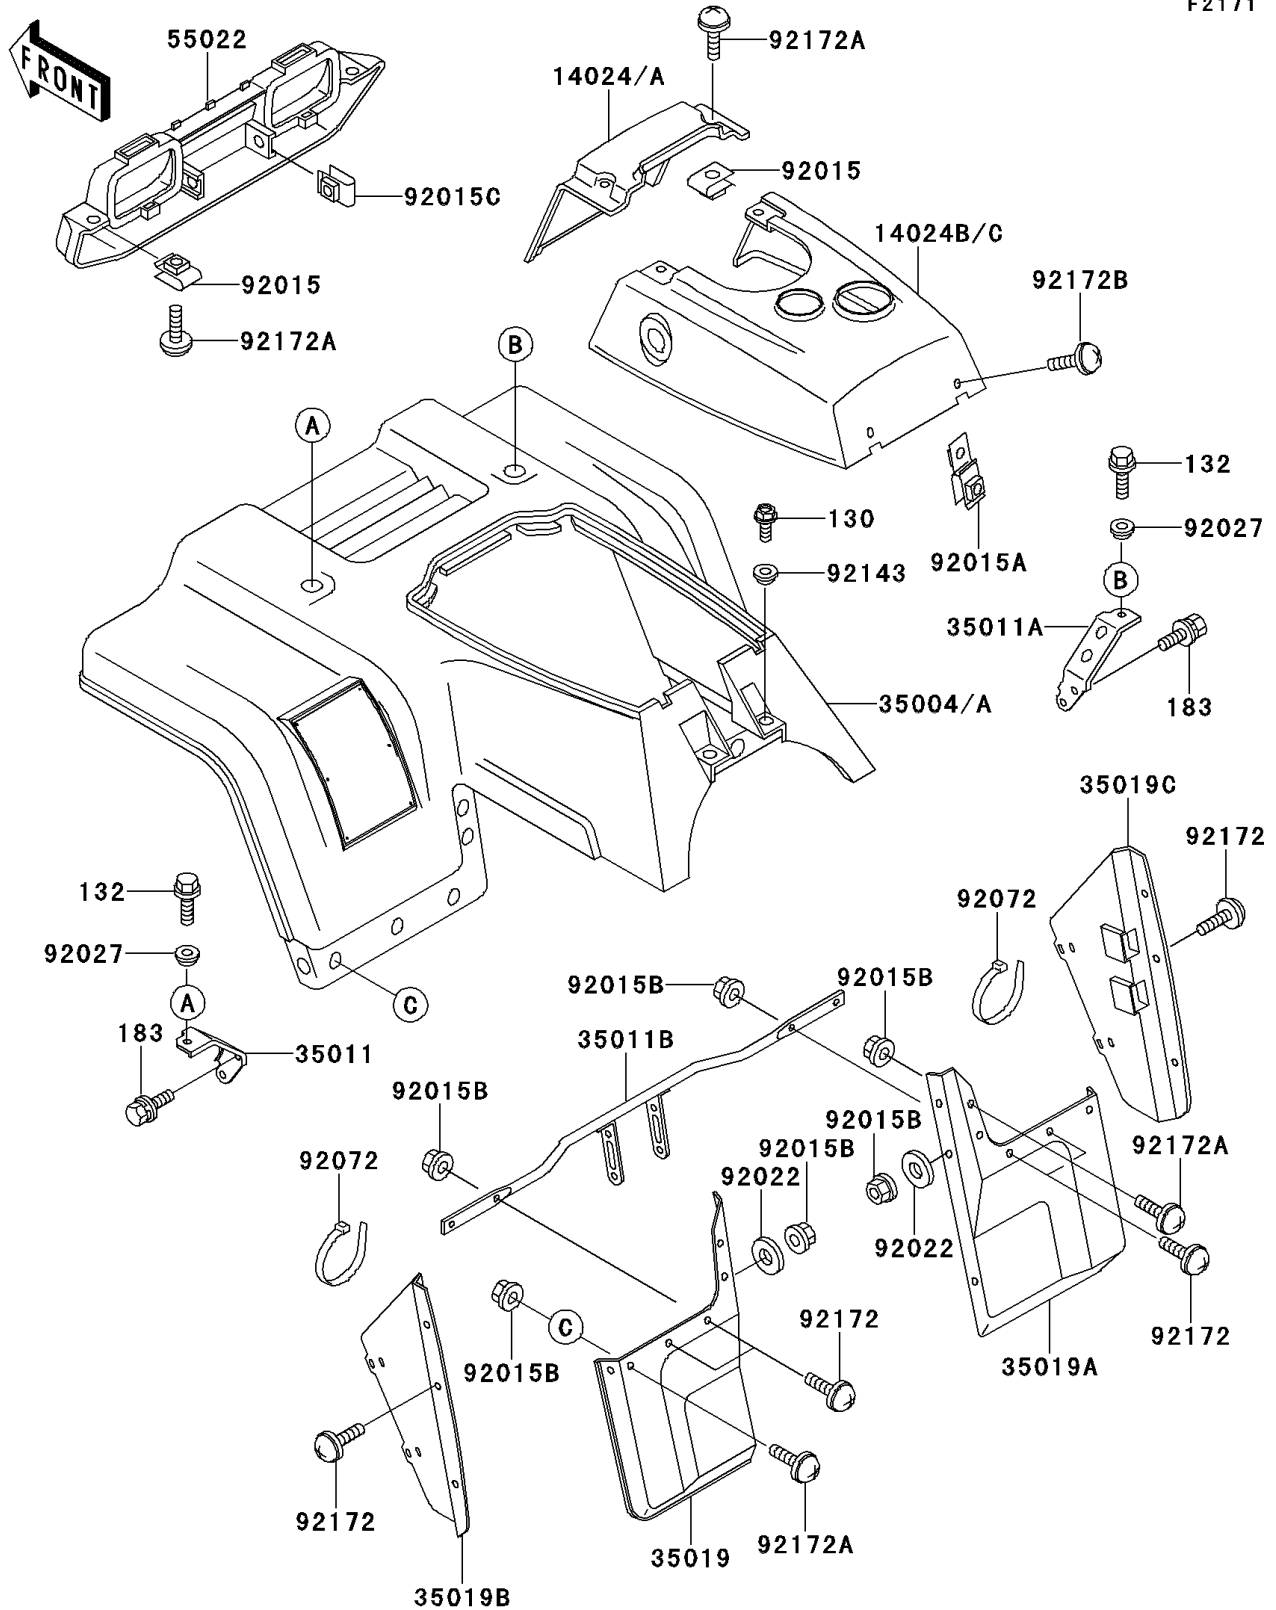

2004 Bayou 250 PARTS DIAGRAM

Front Fender(s)

F2171

2004 Bayou 250 PARTS LIST

Front Fender(s)

ITEM NAME	PART NUMBER	QUANTITY
BOLT-FLANGED,6X16 (Ref # 130)	130C0616	2
BOLT-FLANGED-SMALL (Ref # 132)	132J0820	2
BOLT-UPSET-WS-SMALL (Ref # 183)	183J0814	2
COVER,FRONT FENDER,FR,A.RED (Ref # 14024)	14024-1475-260	1
COVER,FRONT FENDER,FR,H.GREEN (Ref # 14024A)	14024-1475-6A	1
COVER,FRONT FENDER,RR,A.RED (Ref # 14024B)	14024-1476-260	1
COVER,FRONT FENDER,RR,H.GREEN (Ref # 14024C)	14024-1476-6A	1
FENDER-FRONT,A.RED (Ref # 35004)	35004-1380-260	1
FENDER-FRONT,H.GREEN (Ref # 35004A)	35004-1380-6A	1
STAY,FRONT FENDER,LH (Ref # 35011)	35011-1361	1
STAY,FRONT FENDER,RH (Ref # 35011A)	35011-1362	1
STAY,FRONT FLAP (Ref # 35011B)	35011-1368	1
FLAP,FR,LH (Ref # 35019)	35019-1195	1
FLAP,FR,RH (Ref # 35019A)	35019-1196	1
FLAP,FR,INSIDE,LH (Ref # 35019B)	35019-1197	1
FLAP,FR,INSIDE,RH (Ref # 35019C)	35019-1198	1
COVER-HEAD LAMP,BLACK (Ref # 55022)	55022-1060-6D	1
NUT,6MM (Ref # 92015)	92015-1094	4
NUT,PLATE (Ref # 92015A)	92015-1667	2
NUT,LOCK,FLANGED,6MM (Ref # 92015B)	92015-1675	18
NUT,CLIP,8MM (Ref # 92015C)	92015-1691	2
WASHER,6.5X20X1.6 (Ref # 92022)	92022-1804	6
COLLAR (Ref # 92027)	92027-1908	2
BAND,L=149 (Ref # 92072)	92072-031	4
COLLAR,L=6.5 (Ref # 92143)	92143-1025	2
SCREW,6X18 (Ref # 92172)	92172-0002	10
SCREW,6X14 (Ref # 92172A)	92172-0004	12
SCREW,6X10 (Ref # 92172B)	92172-0005	2