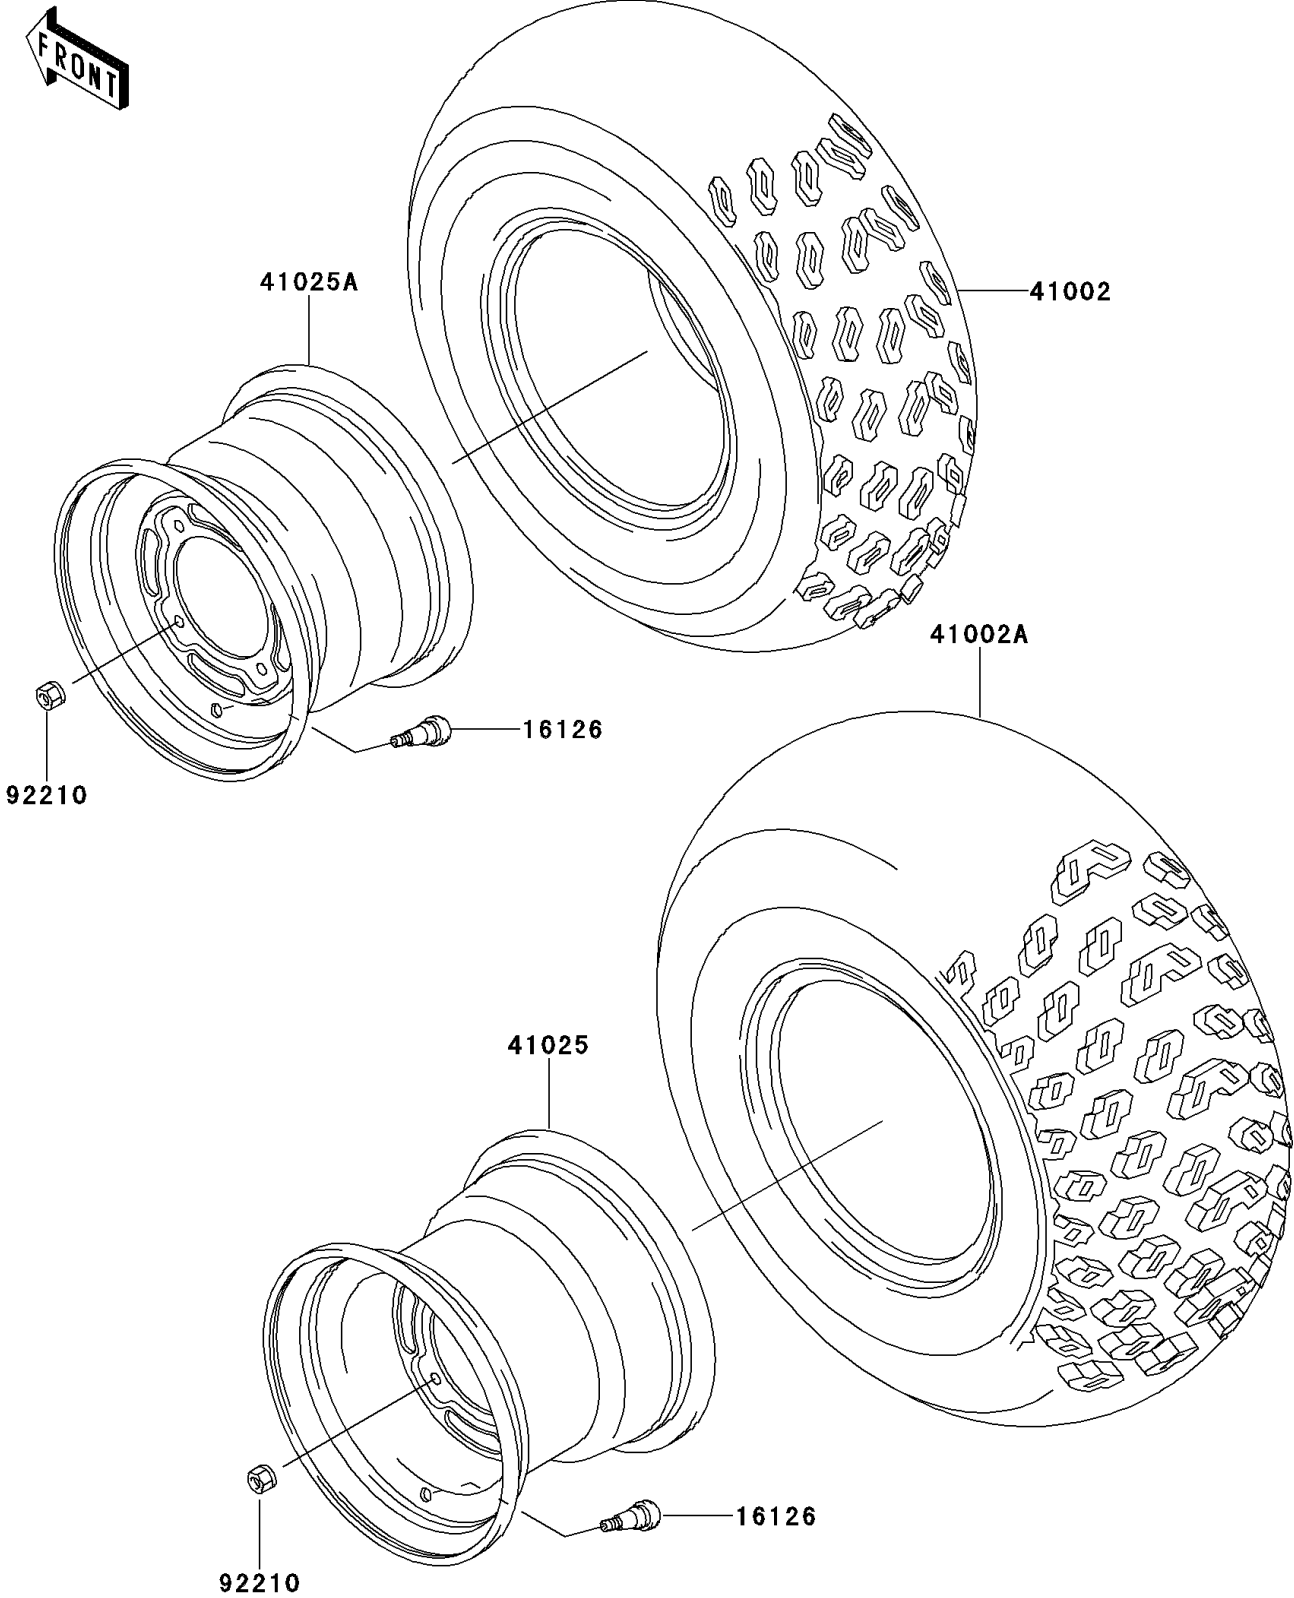

2004 Bayou 250 PARTS DIAGRAM

Wheels/Tires

F2210

2004 Bayou 250 PARTS LIST

Wheels/Tires

ITEM NAME	PART NUMBER	QUANTITY
VALVE (Ref # 16126)	16126-4001	4
TIRE,FR,AT21X8-9,KT856(D) (Ref # 41002)	41002-1650	2
TIRE,RR,AT22X10-10,KT857(D) (Ref # 41002A)	41002-1651	2
RIM,RR,10X8.5,SILVER NO.40 (Ref # 41025)	41025-1339-5A	2
RIM,FR,9X6.0,SILVER NO.40 (Ref # 41025A)	41025-1340-5A	2
NUT,LOCK,10MM (Ref # 92210)	92210-1204	16