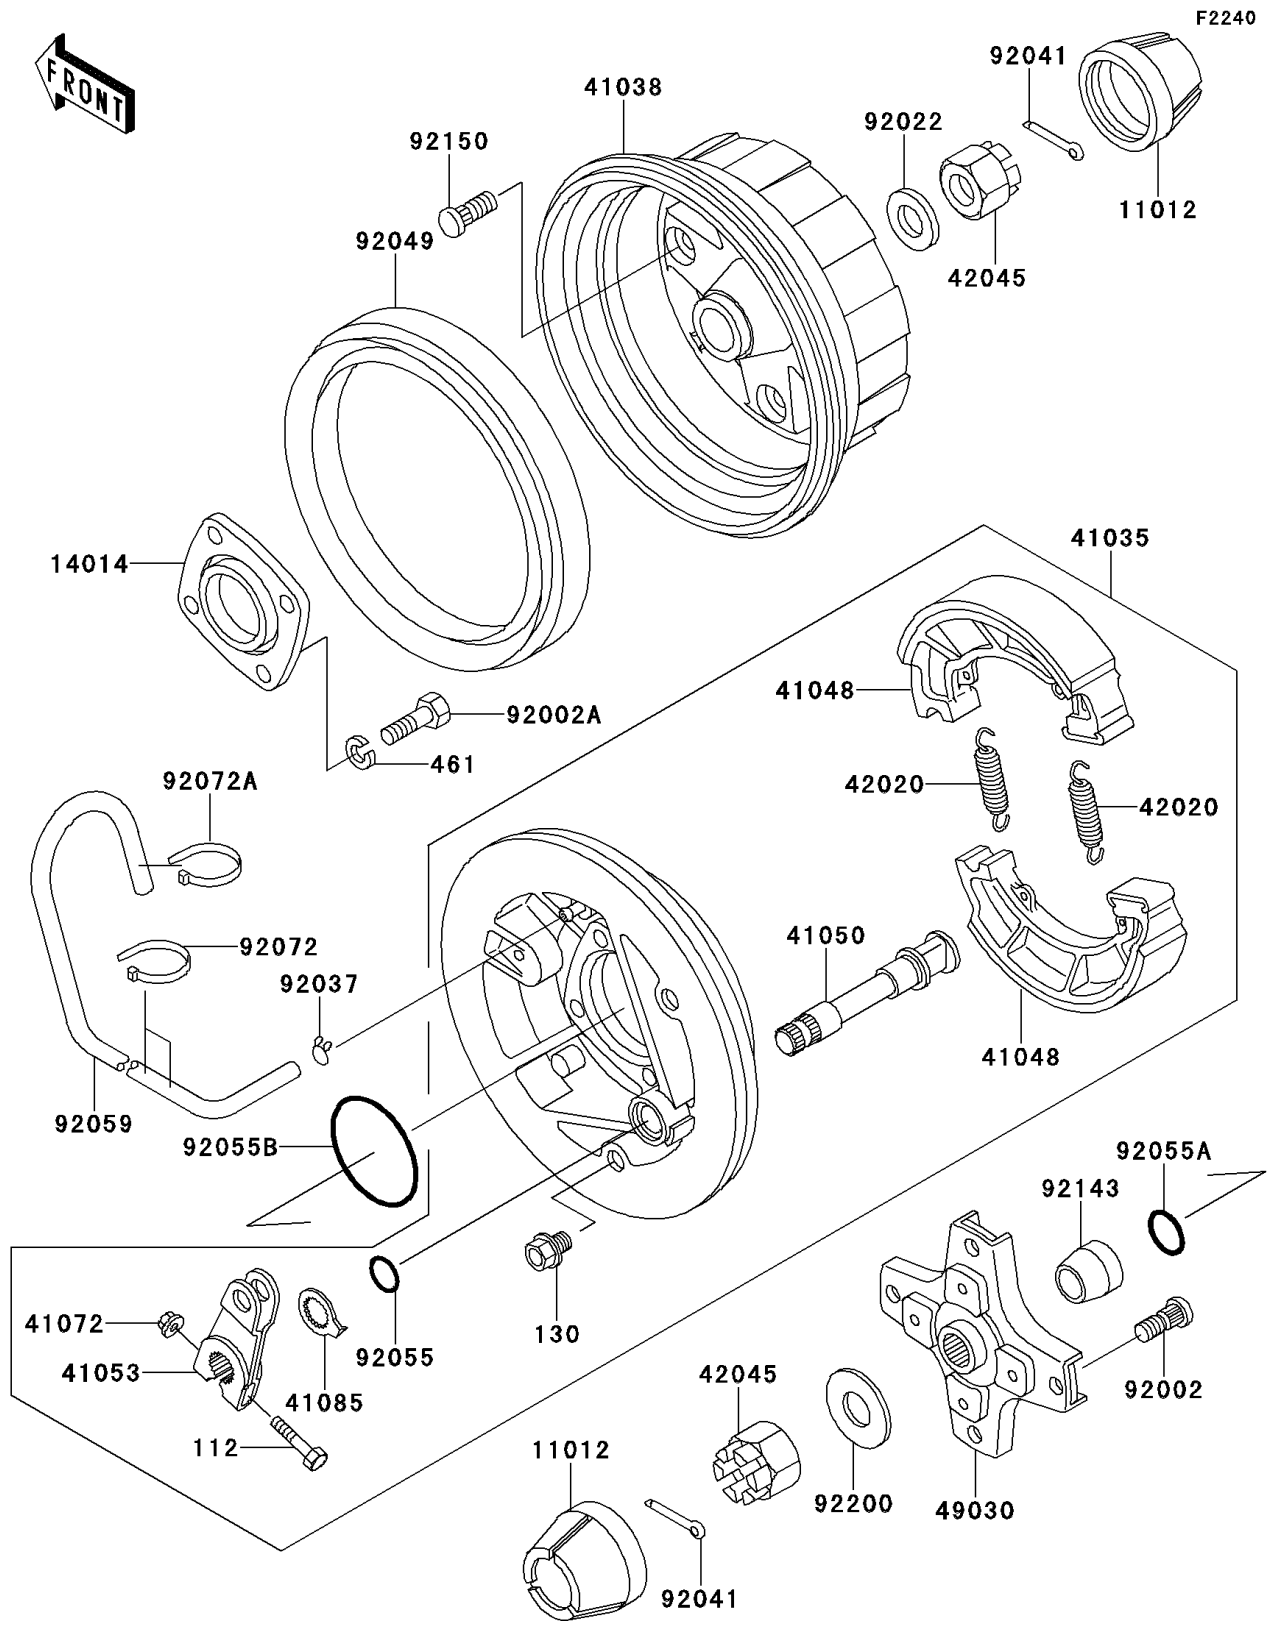

# 2003 Bayou 250 PARTS DIAGRAM

Rear Hub

## 2003 Bayou 250 PARTS LIST

### Rear Hub

ITEM NAME	PART NUMBER	QUANTITY
BOLT-UPSET (Ref # 112)	112H0640	1
BOLT-FLANGED,10X12 (Ref # 130)	130B1012	1
WASHER-SPRING,10MM (Ref # 461)	461F1000	4
CAP,WHEEL (Ref # 11012)	11012-1969	2
PLATE-POSITION (Ref # 14014)	14014-1072	1
PANEL-ASSY-BRAKE,RR,RH (Ref # 41035)	41035-1239	1
DRUM,RR (Ref # 41038)	41038-1201	1
SHOE-BRAKE (Ref # 41048)	41048-1069	2
CAM-BRAKE (Ref # 41050)	41050-1074	1
LEVER-BRAKE CAM (Ref # 41053)	41053-1064	1
NUT,6MM (Ref # 41072)	41072-007	1
INDICATOR (Ref # 41085)	41085-1053	1
SPRING,BRAKE SHOE (Ref # 42020)	42020-004	2
NUT,CASTLE,18MM (Ref # 42045)	42045-018	2
HUB,RR,LH (Ref # 49030)	49030-1086	1
BOLT,10MM (Ref # 92002)	92002-1459	4
BOLT,10X30 (Ref # 92002A)	92002-1918	4
WASHER,18.3X34X4.5 (Ref # 92022)	92022-1658	1
CLAMP,TUBE (Ref # 92037)	92037-147	1
COTTER,4.0X35 (Ref # 92041)	92041-1053	2
SEAL-OIL (Ref # 92049)	92049-1242	1
RING-O,ID=16.4 (Ref # 92055)	92055-1376	1
RING-O,ID=24.5 (Ref # 92055A)	92055-1459	1
RING-O (Ref # 92055B)	92055-3018	1
TUBE,4.7X9.5X1240 (Ref # 92059)	92059-1968	1
BAND,L=123 (Ref # 92072)	92072-030	2
BAND,L=149 (Ref # 92072A)	92072-031	1
COLLAR,L=18 (Ref # 92143)	92143-1115	1
BOLT,10MM (Ref # 92150)	92150-1110	4

## 2003 Bayou 250 PARTS LIST

Rear Hub

ITEM NAME	PART NUMBER	QUANTITY
WASHER,18.5X52X4.5 (Ref # 92200)	92200-1474	1