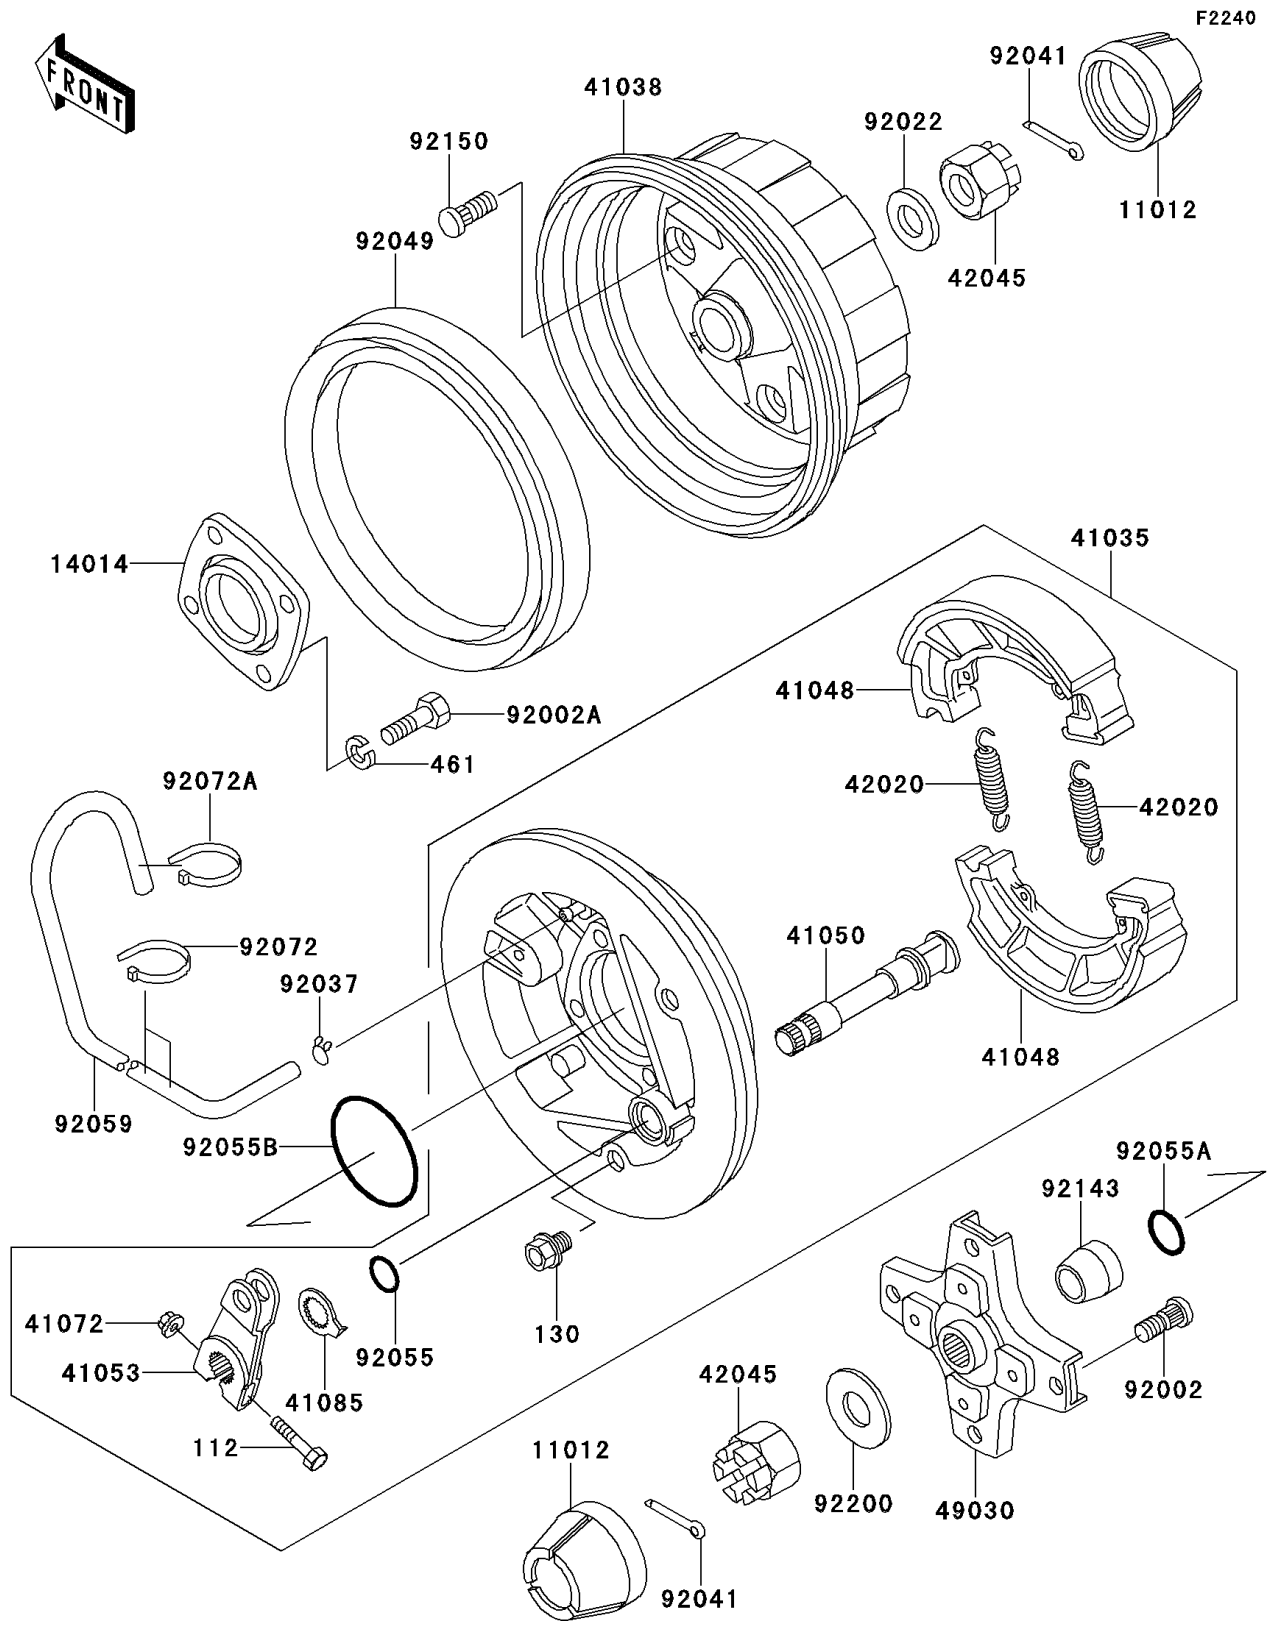

# 2003 Bayou 250 PARTS DIAGRAM

Rear Hub