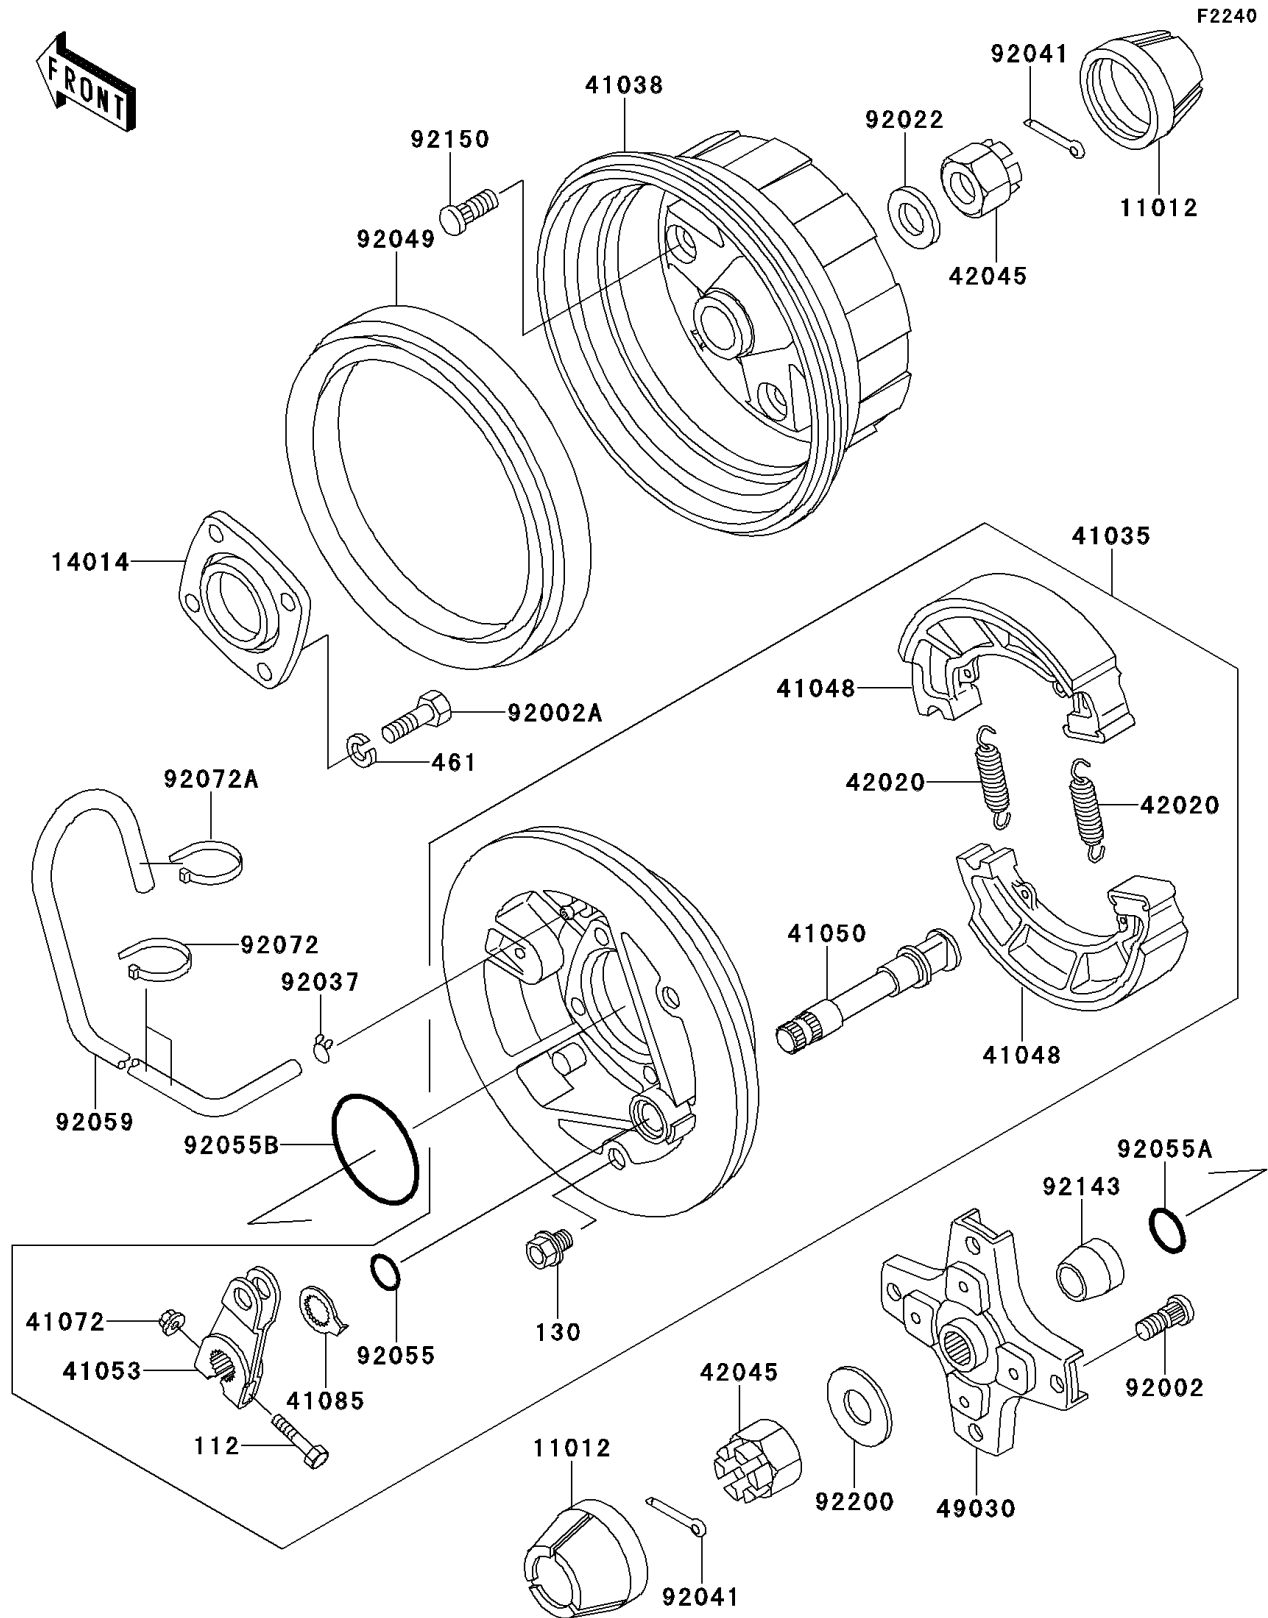

2005 Bayou 250 PARTS DIAGRAM

Rear Hub

2005 Bayou 250 PARTS LIST

Rear Hub

ITEM NAME	PART NUMBER	QUANTITY
BOLT-UPSET (Ref # 112)	112H0640	1
BOLT-FLANGED,10X12 (Ref # 130)	130B1012	1
WASHER-SPRING,10MM (Ref # 461)	461F1000	4
CAP,WHEEL (Ref # 11012)	11012-1969	2
PLATE-POSITION (Ref # 14014)	14014-1072	1
PANEL-ASSY-BRAKE,RR,RH (Ref # 41035)	41035-1239	1
DRUM,RR (Ref # 41038)	41038-1201	1
SHOE-BRAKE (Ref # 41048)	41048-1069	2
CAM-BRAKE (Ref # 41050)	41050-1074	1
LEVER-BRAKE CAM (Ref # 41053)	41053-1064	1
NUT,6MM (Ref # 41072)	41072-007	1
INDICATOR (Ref # 41085)	41085-1053	1
SPRING,BRAKE SHOE (Ref # 42020)	42020-004	2
NUT,CASTLE,18MM (Ref # 42045)	42045-018	2
HUB,RR,LH (Ref # 49030)	49030-1086	1
BOLT,10MM (Ref # 92002)	92002-1459	4
BOLT,10X30 (Ref # 92002A)	92002-1918	4
WASHER,18.3X34X4.5 (Ref # 92022)	92022-1658	1
CLAMP,TUBE (Ref # 92037)	92037-147	1
COTTER,4.0X35 (Ref # 92041)	92041-1053	2
SEAL-OIL (Ref # 92049)	92049-1242	1
RING-O,ID=16.4 (Ref # 92055)	92055-1376	1
RING-O,ID=24.5 (Ref # 92055A)	92055-1459	1
RING-O (Ref # 92055B)	92055-3018	1
TUBE,4.7X9.5X1240 (Ref # 92059)	92059-1968	1
BAND,L=123 (Ref # 92072)	92072-030	2
BAND,L=149 (Ref # 92072A)	92072-031	1
COLLAR,L=18 (Ref # 92143)	92143-1115	1
BOLT,10MM (Ref # 92150)	92150-1110	4

2005 Bayou 250 PARTS LIST

Rear Hub

ITEM NAME	PART NUMBER	QUANTITY
WASHER,18.5X52X4.5 (Ref # 92200)	92200-1474	1