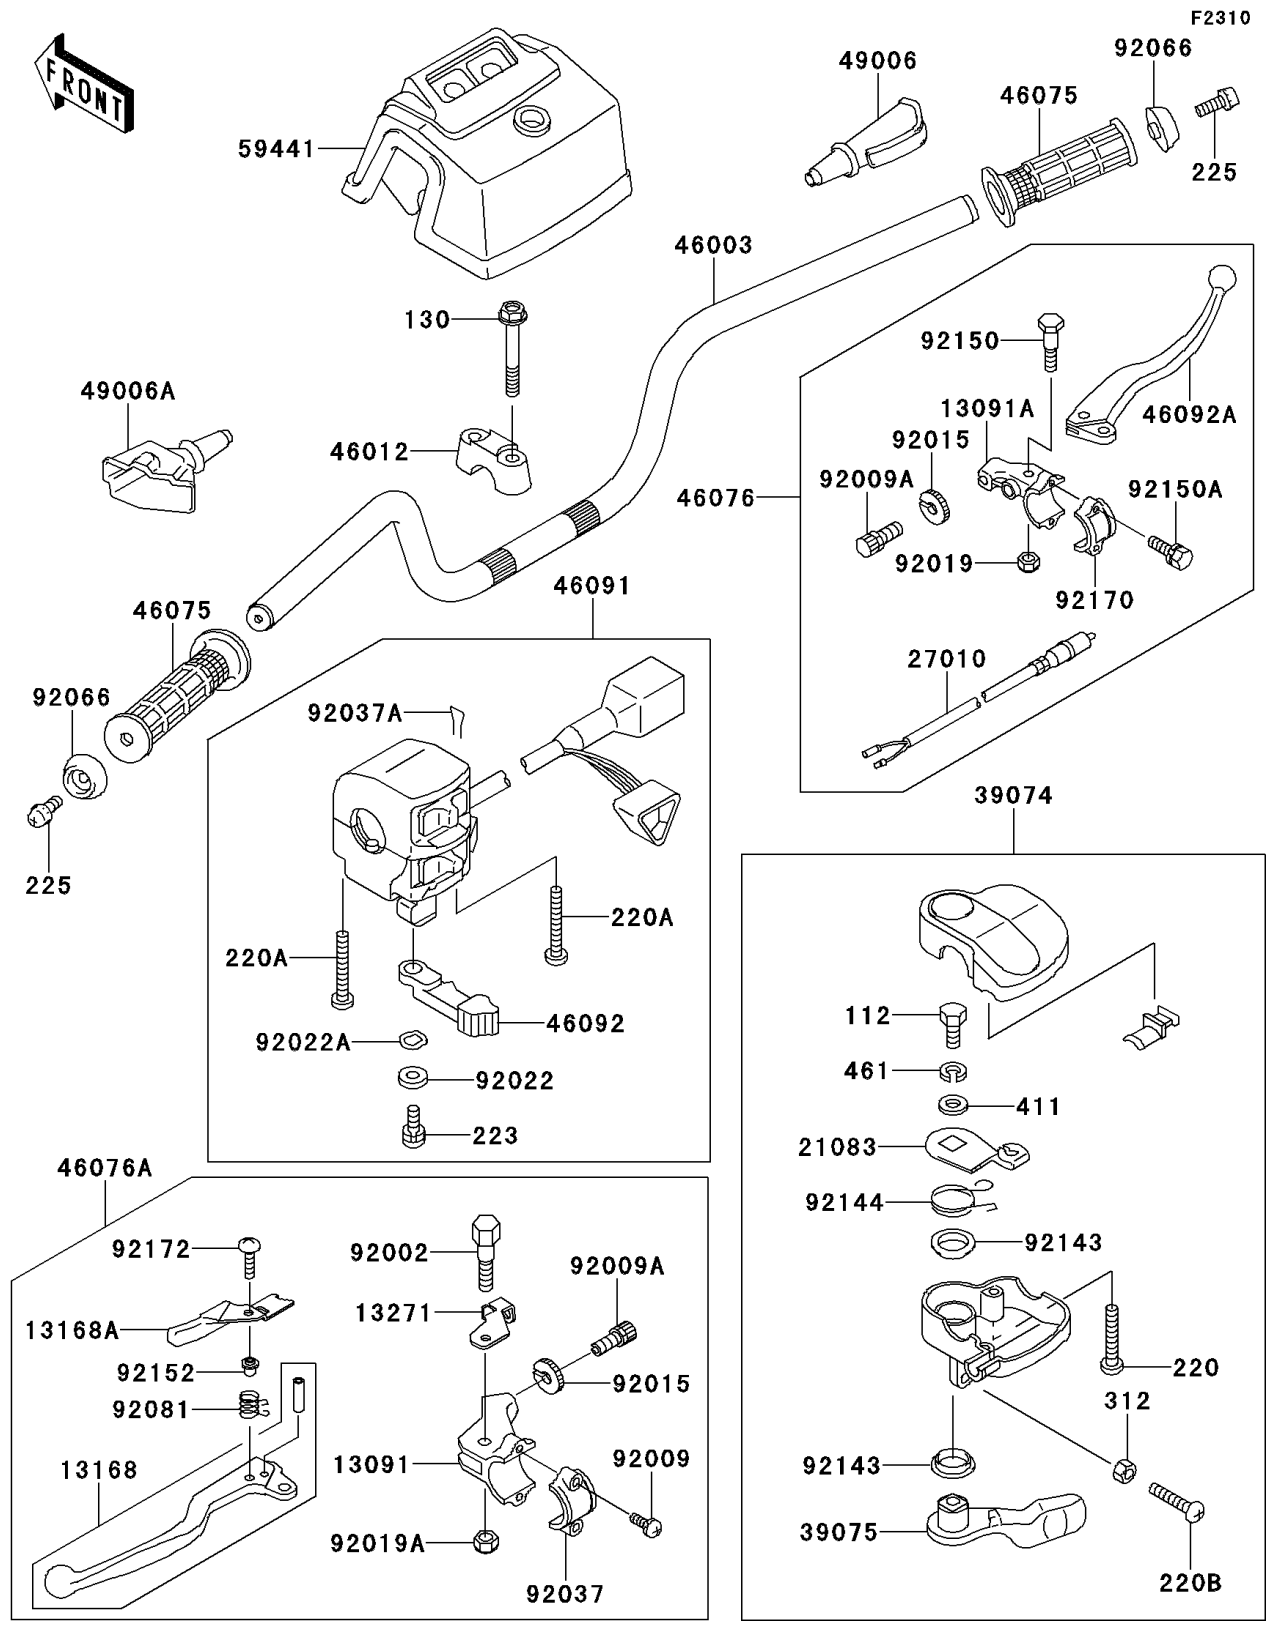

2004 Bayou 250 PARTS DIAGRAM

Handlebar