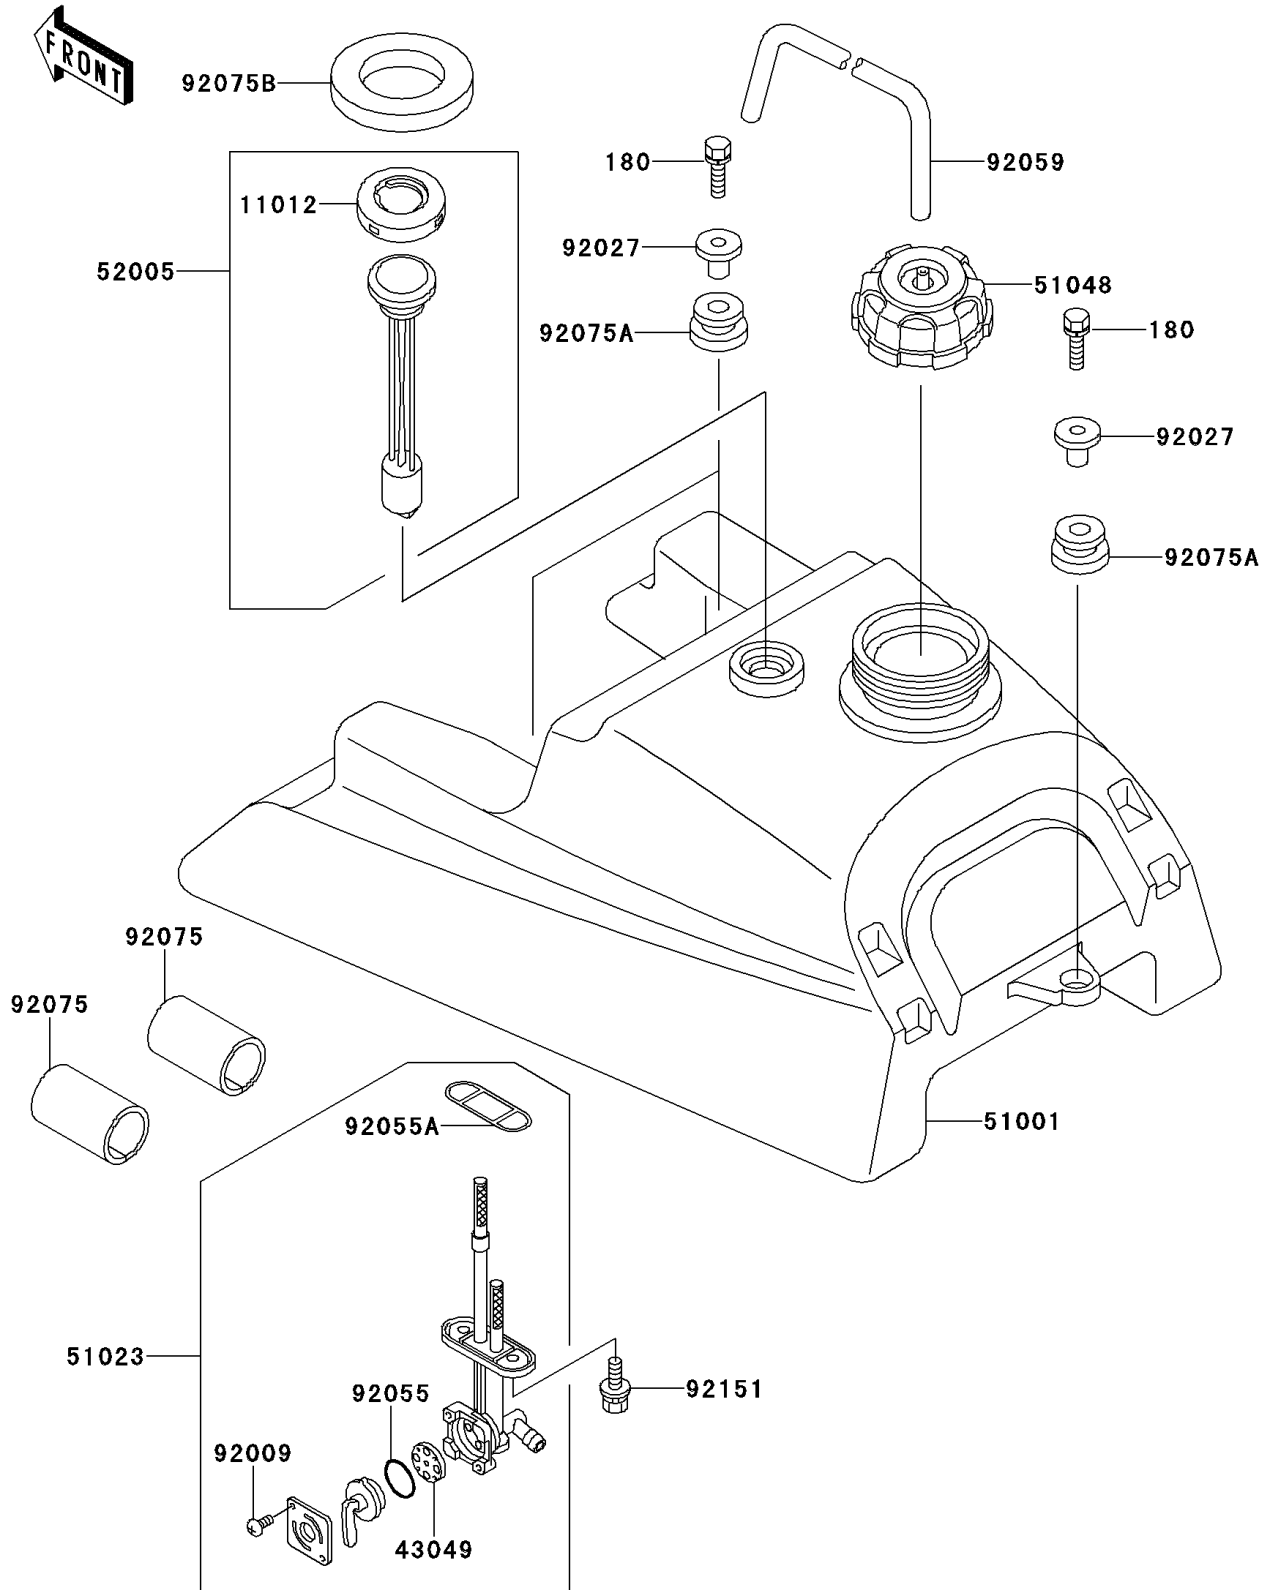

2003 Bayou 250 PARTS DIAGRAM

Fuel Tank

F2410

2003 Bayou 250 PARTS LIST

Fuel Tank

ITEM NAME	PART NUMBER	QUANTITY
BOLT-UPSET-WS,6X25 (Ref # 180)	180D0625	3
CAP,FUEL GAUGE (Ref # 11012)	11012-1627	1
PACKING,VALVE (Ref # 43049)	43049-1102	1
TANK-COMP-FUEL (Ref # 51001)	51001-1272	1
TAP-ASSY,FUEL (Ref # 51023)	51023-1401	1
CAP-ASSY-TANK,FUEL (Ref # 51048)	51048-1133	1
GAUGE,FUEL (Ref # 52005)	52005-1121	1
SCREW,3X5 (Ref # 92009)	92009-1123	2
COLLAR,L=16.1 (Ref # 92027)	92027-1847	3
RING-O,FUEL TAP LEVER (Ref # 92055)	92055-1111	1
RING-O,FUEL TAP PACKING (Ref # 92055A)	92055-1348	1
TUBE,5X9.4X250 (Ref # 92059)	92059-1967	1
DAMPER,FUEL TANK,FR,UNDER (Ref # 92075)	92075-1369	2
DAMPER (Ref # 92075A)	92075-1787	3
DAMPER,42.5X70X8.5 (Ref # 92075B)	92075-1988	1
BOLT,6X14 (Ref # 92151)	92151-1198	2