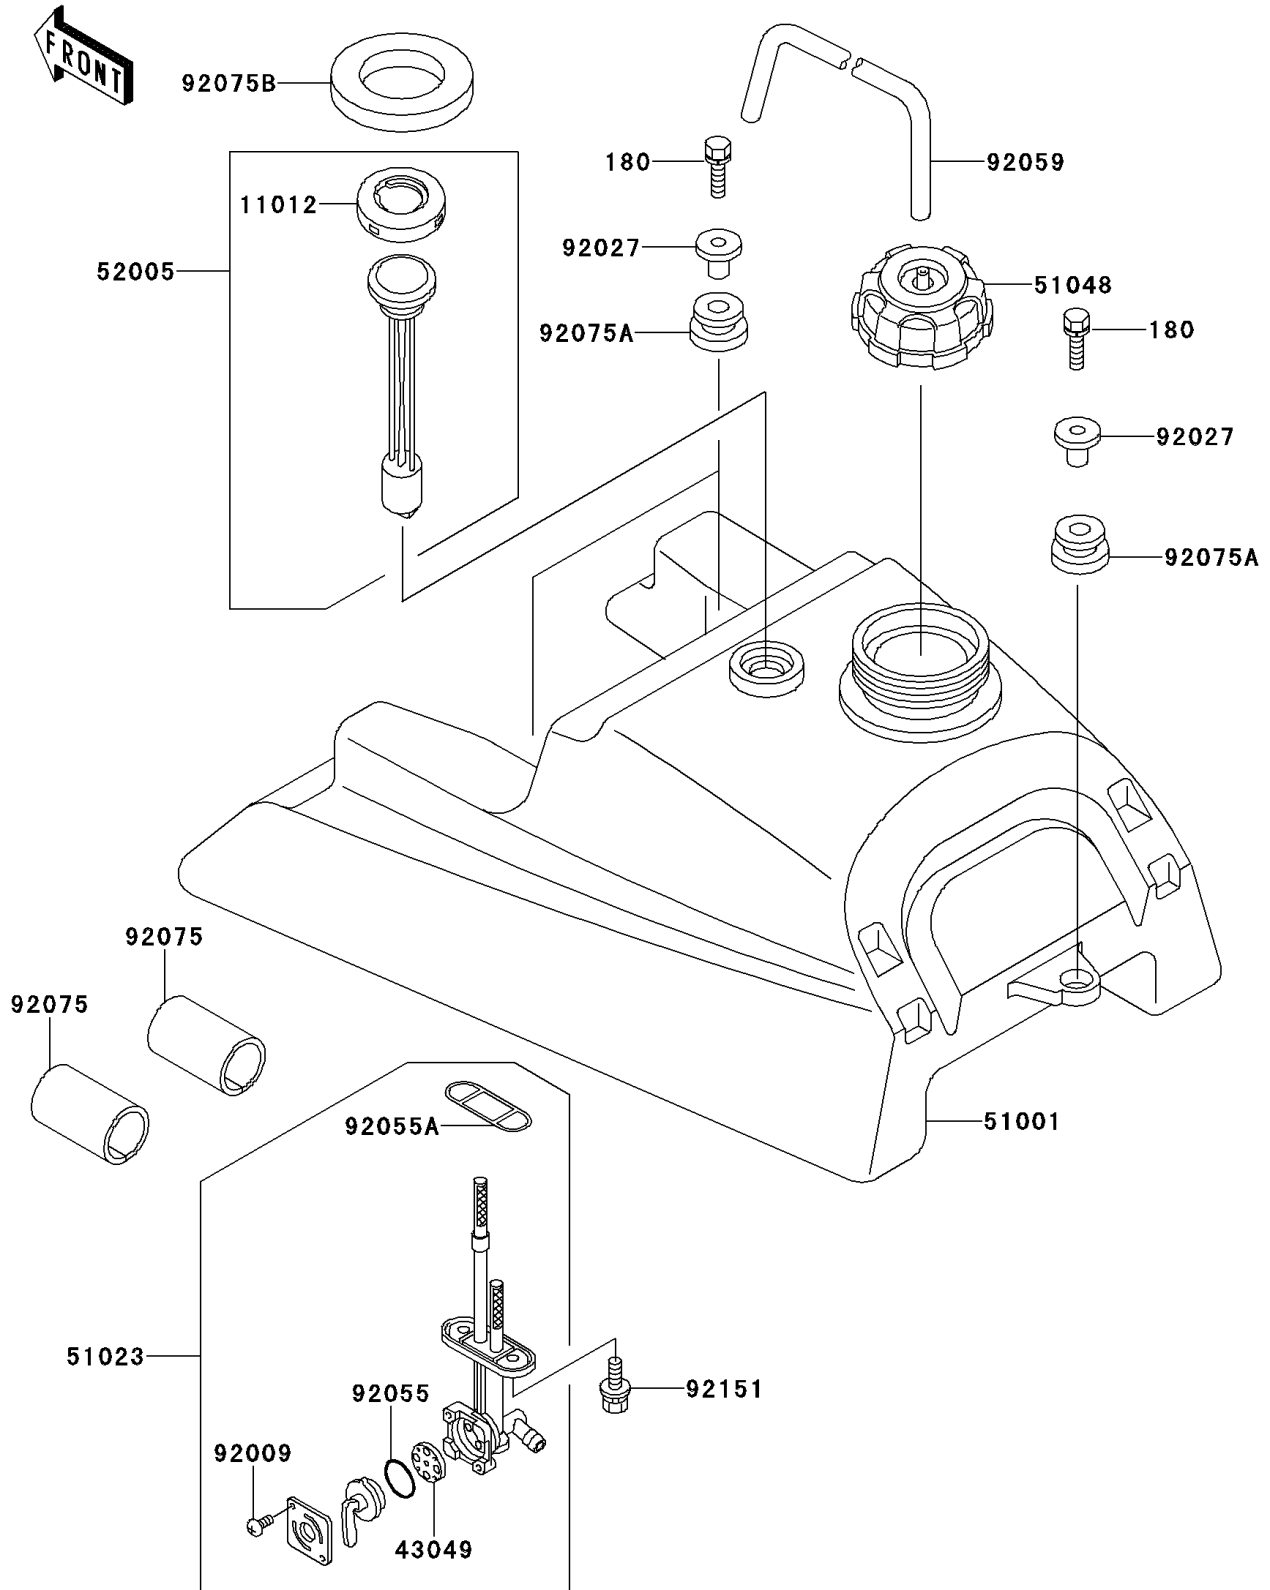

2004 Bayou 250 PARTS DIAGRAM

Fuel Tank

F2410

2004 Bayou 250 PARTS LIST

Fuel Tank

ITEM NAME	PART NUMBER	QUANTITY
BOLT-UPSET-WS,6X25 (Ref # 180)	180D0625	3
CAP,FUEL GAUGE (Ref # 11012)	11012-1627	1
PACKING,VALVE (Ref # 43049)	43049-1102	1
TANK-COMP-FUEL (Ref # 51001)	51001-1272	1
TAP-ASSY,FUEL (Ref # 51023)	51023-1401	1
CAP-ASSY-TANK,FUEL (Ref # 51048)	51048-1133	1
GAUGE,FUEL (Ref # 52005)	52005-1121	1
SCREW,3X5 (Ref # 92009)	92009-1123	2
COLLAR,L=16.1 (Ref # 92027)	92027-1847	3
RING-O,FUEL TAP LEVER (Ref # 92055)	92055-1111	1
RING-O,FUEL TAP PACKING (Ref # 92055A)	92055-1348	1
TUBE,5X9.4X250 (Ref # 92059)	92059-1967	1
DAMPER,FUEL TANK,FR,UNDER (Ref # 92075)	92075-1369	2
DAMPER (Ref # 92075A)	92075-1787	3
DAMPER,42.5X70X8.5 (Ref # 92075B)	92075-1988	1
BOLT,6X14 (Ref # 92151)	92151-1198	2