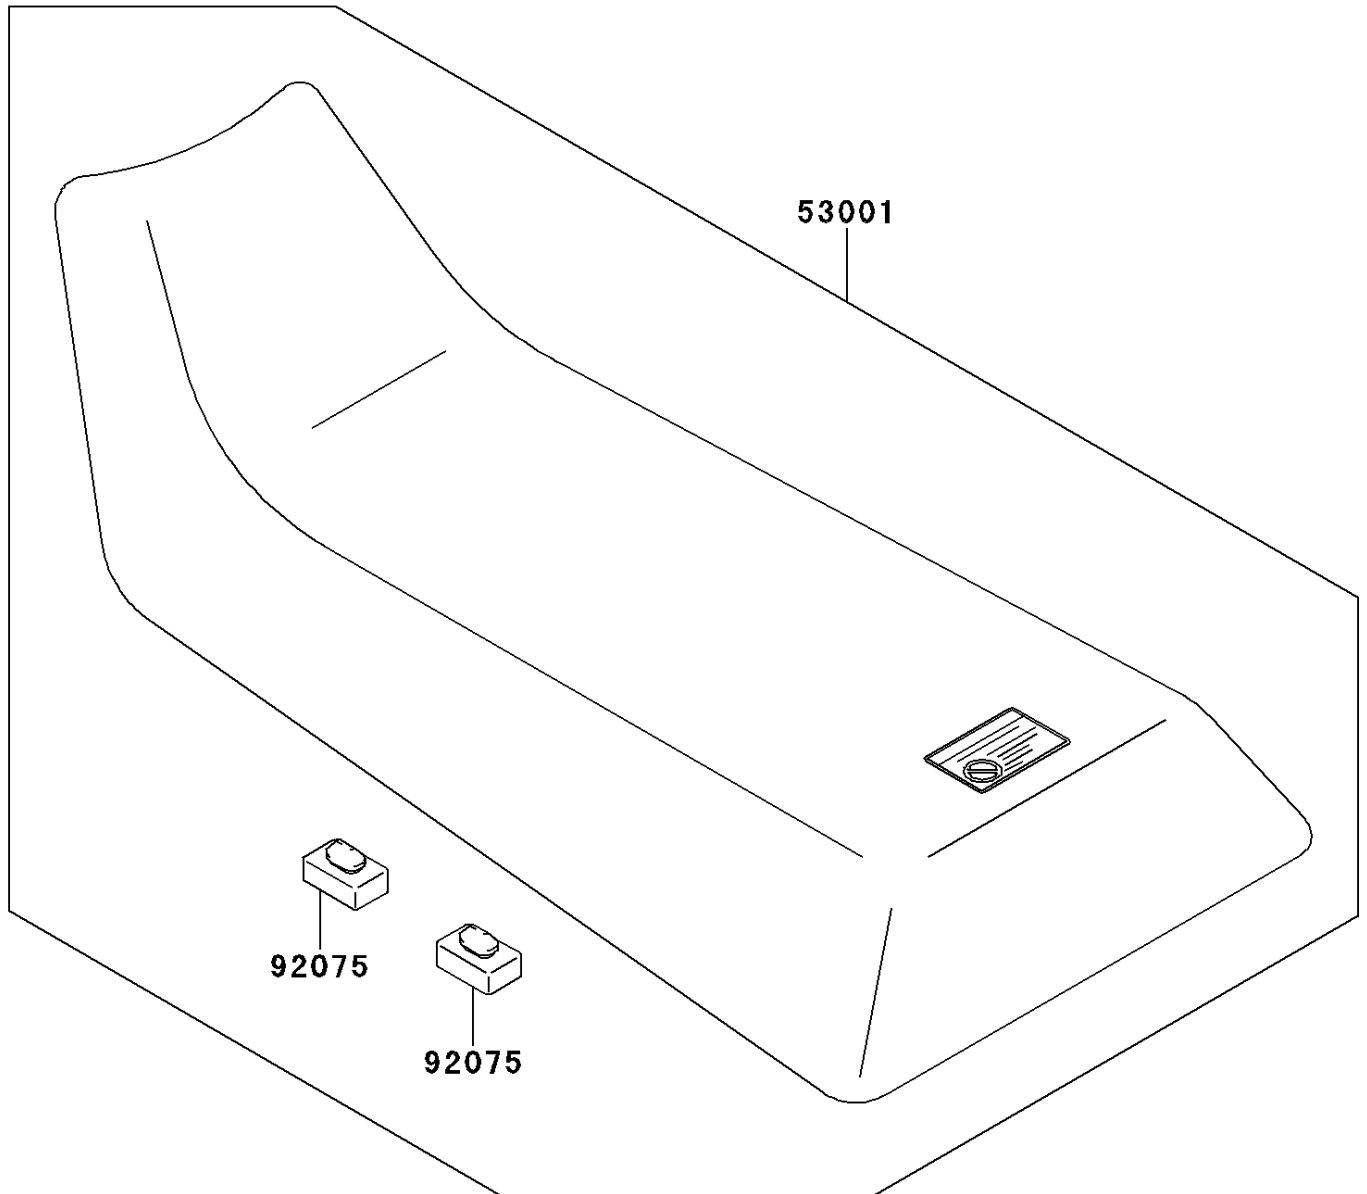

# 2003 Bayou 250 PARTS DIAGRAM

Seat

F2510

## 2003 Bayou 250 PARTS LIST

Seat

ITEM NAME	PART NUMBER	QUANTITY
SEAT-ASSY,S.GRAY (Ref # 53001)	53001-1941-LG	1
DAMPER (Ref # 92075)	92075-099	6