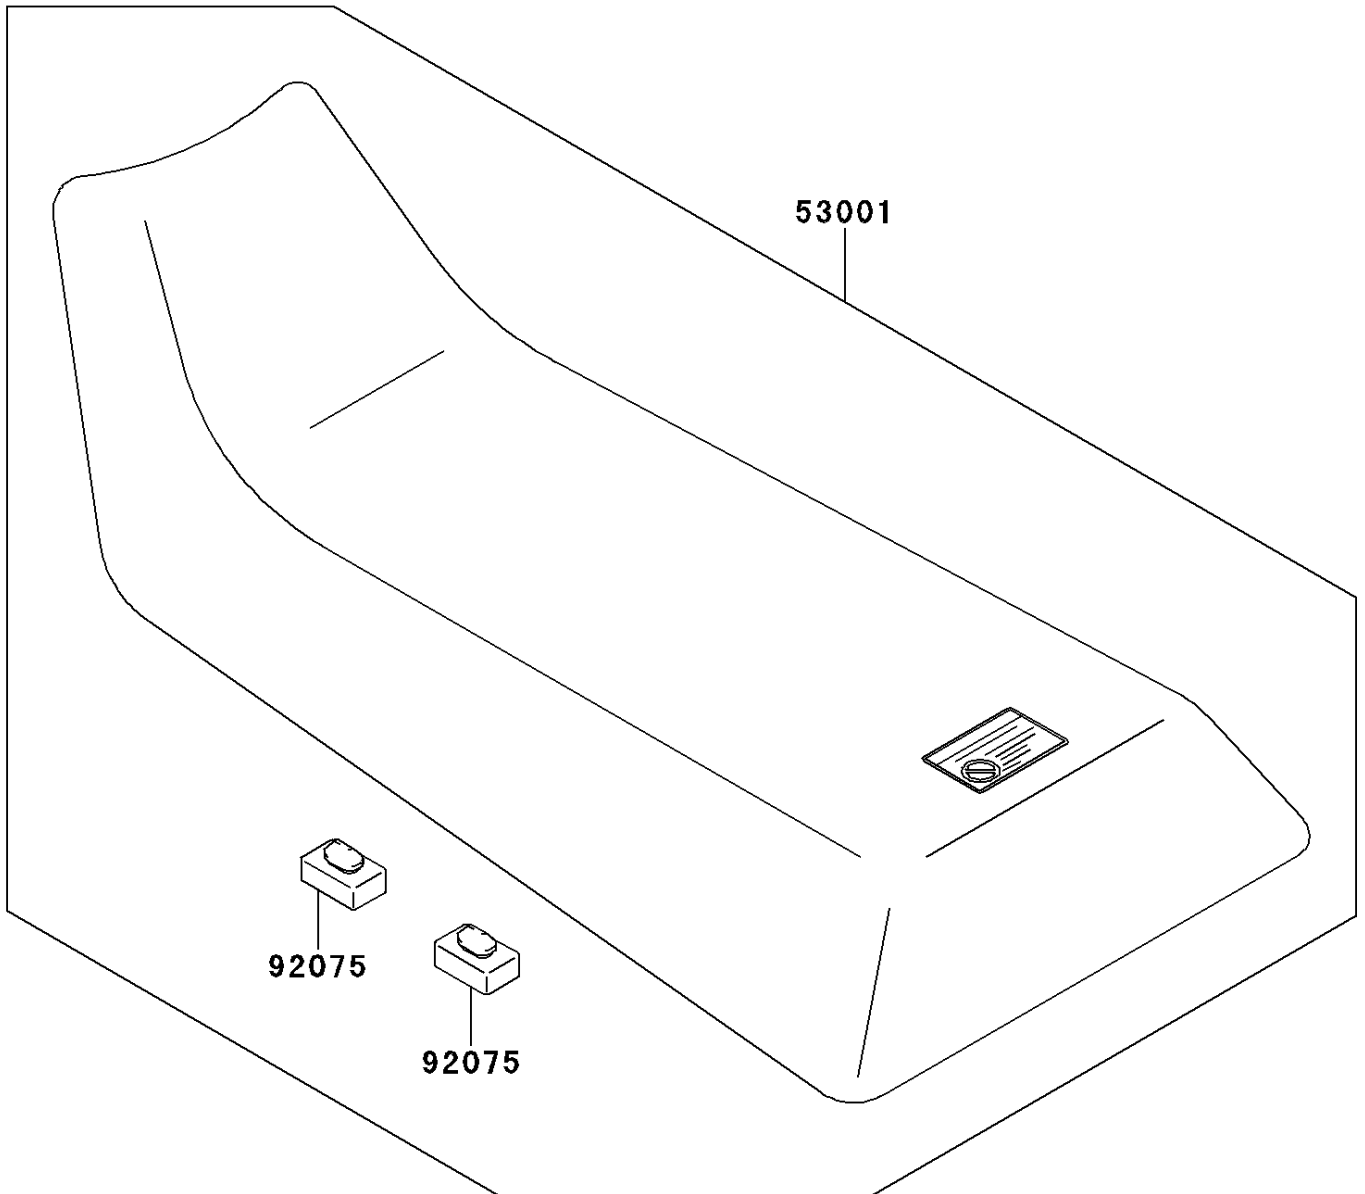

2004 Bayou 250 PARTS DIAGRAM

Seat

F2510

2004 Bayou 250 PARTS LIST

Seat

ITEM NAME	PART NUMBER	QUANTITY
SEAT-ASSY,S.GRAY (Ref # 53001)	53001-1941-LG	1
DAMPER (Ref # 92075)	92075-099	6