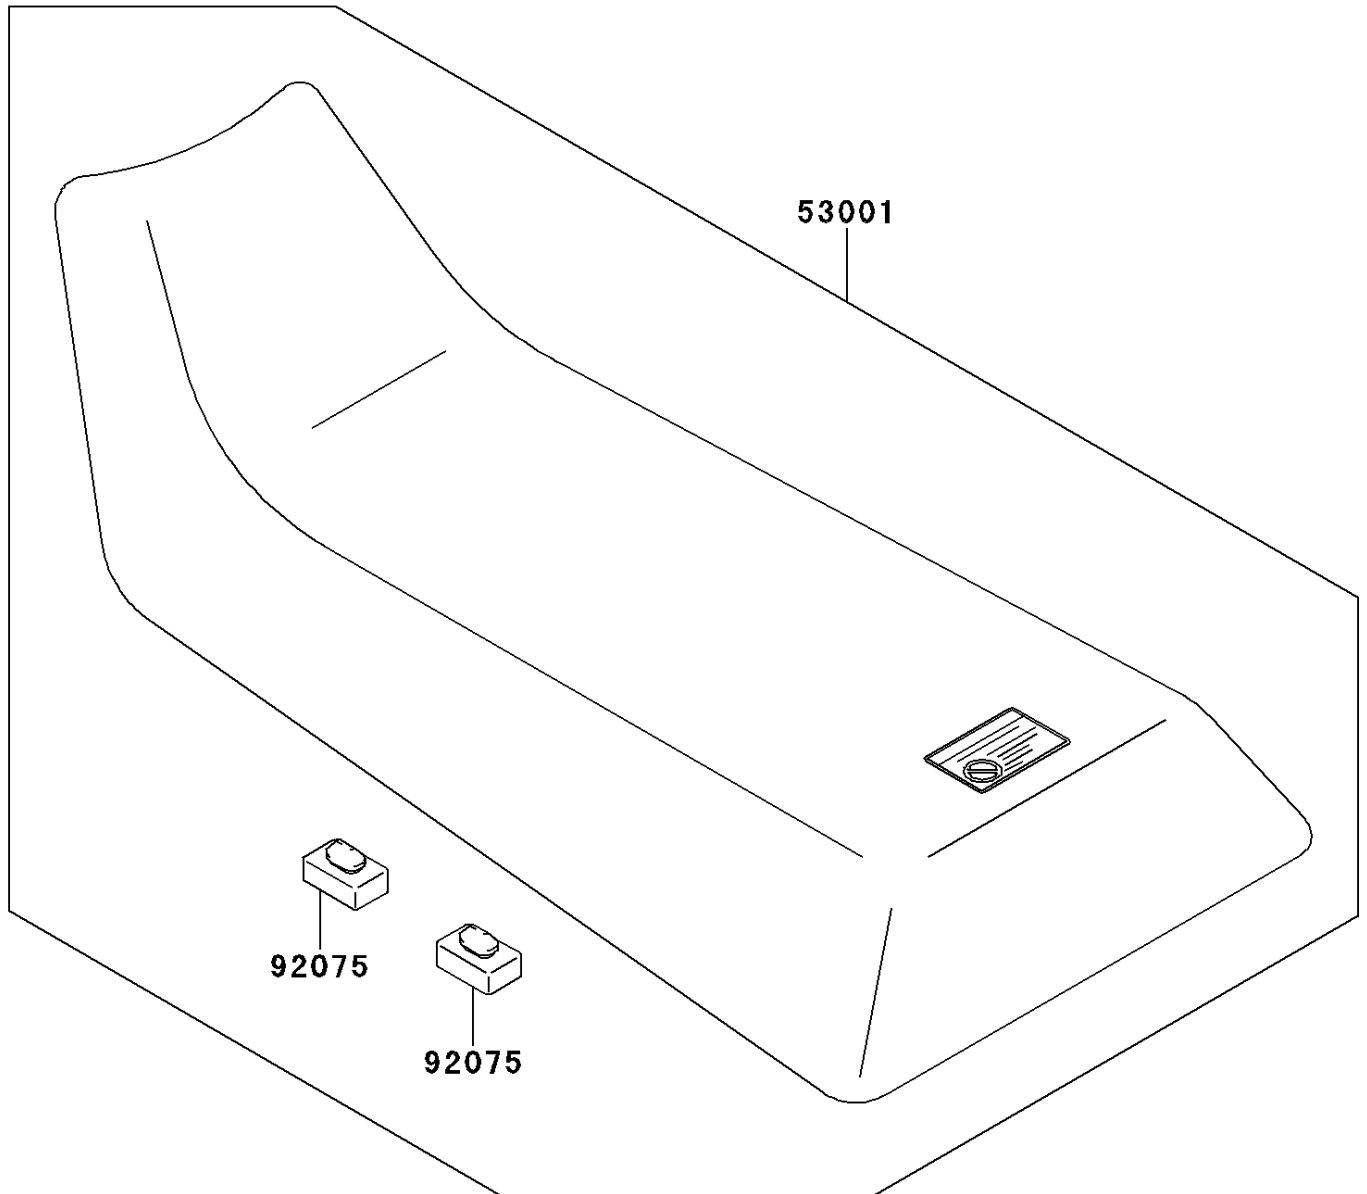

2005 Bayou 250 PARTS DIAGRAM

Seat

F2510

2005 Bayou 250 PARTS LIST

Seat

ITEM NAME	PART NUMBER	QUANTITY
SEAT-ASSY,S.GRAY (Ref # 53001)	53001-1941-LG	1
DAMPER (Ref # 92075)	92075-099	6