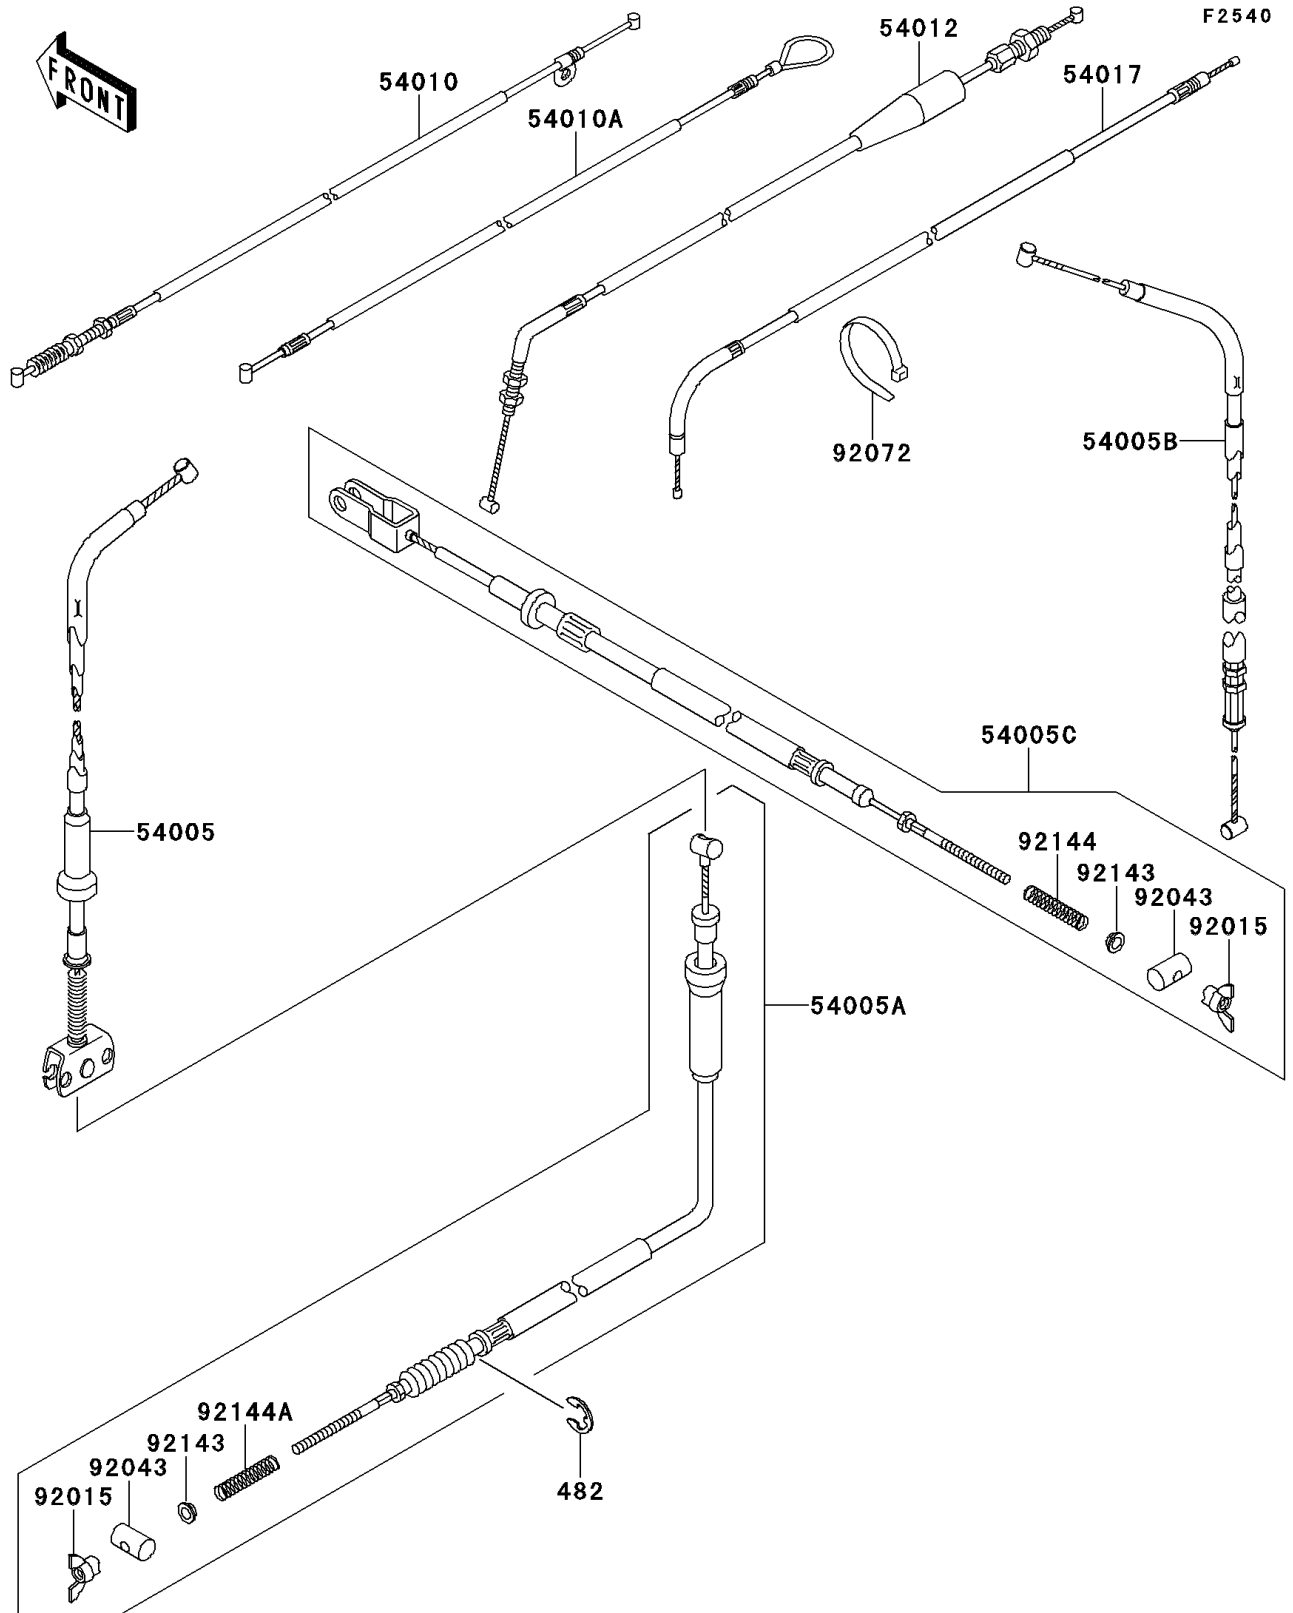

2003 Bayou 250 PARTS DIAGRAM

Cables

2003 Bayou 250 PARTS LIST

Cables

ITEM NAME	PART NUMBER	QUANTITY
CIRCLIP-TYPE-E (Ref # 482)	482L7000	2
CABLE-BRAKE,FR,UPP (Ref # 54005)	54005-1153	1
CABLE-BRAKE,FR,LWR (Ref # 54005A)	54005-1154	2
CABLE-BRAKE,PARKING (Ref # 54005B)	54005-1155	1
CABLE-BRAKE,RR (Ref # 54005C)	54005-1156	1
CABLE,REVERSE (Ref # 54010)	54010-1073	1
CABLE,SEAT HOOK (Ref # 54010A)	54010-1074	1
CABLE-THROTTLE (Ref # 54012)	54012-1361	1
CABLE-STARTER (Ref # 54017)	54017-1137	1
NUT,WING,6MM (Ref # 92015)	92015-4004	3
PIN,12X20 (Ref # 92043)	92043-1392	3
BAND,L=188 (Ref # 92072)	92072-1239	1
COLLAR (Ref # 92143)	92143-1309	3
SPRING,BRAKE CABLE (Ref # 92144)	92144-1269	1
SPRING,BRAKE CABLE (Ref # 92144A)	92144-1270	2