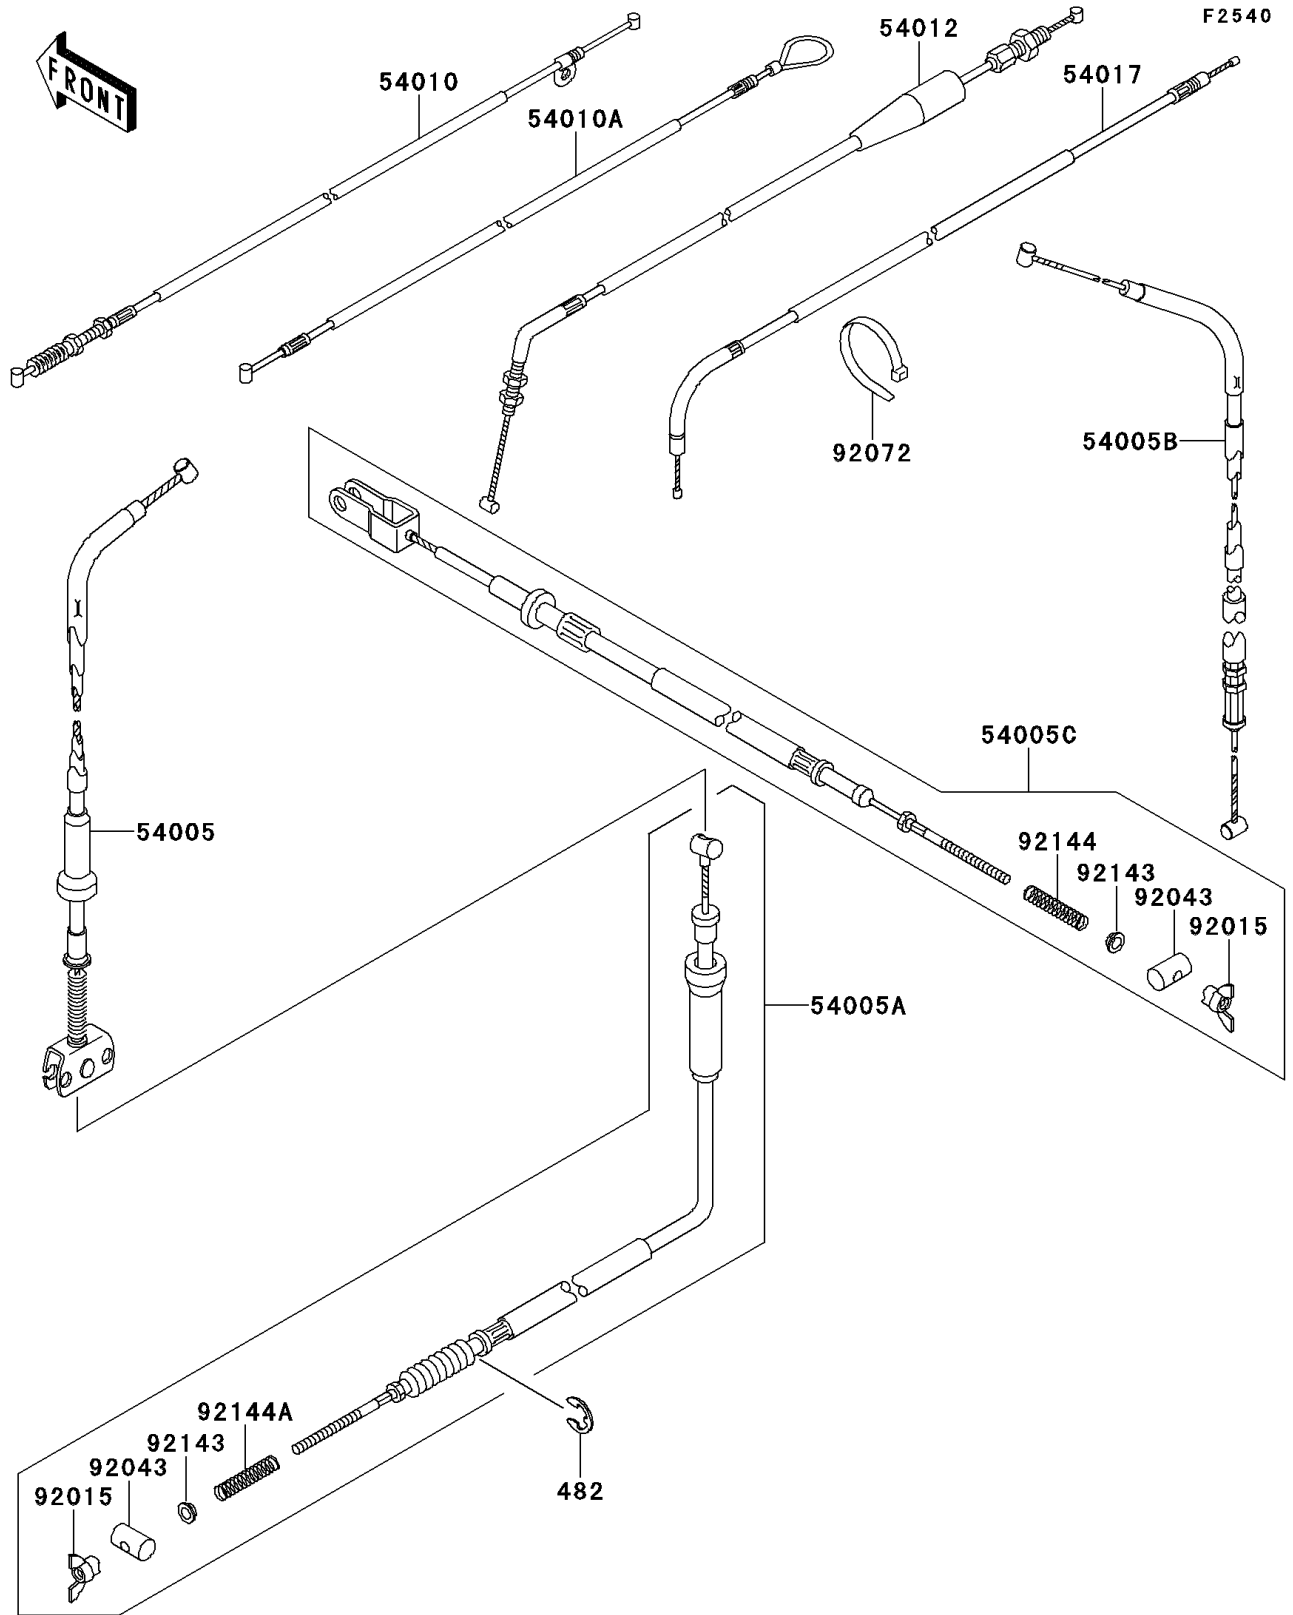

2004 Bayou 250 PARTS DIAGRAM

Cables

2004 Bayou 250 PARTS LIST

Cables

ITEM NAME	PART NUMBER	QUANTITY
CIRCLIP-TYPE-E (Ref # 482)	482L7000	2
CABLE-BRAKE,FR,UPP (Ref # 54005)	54005-1153	1
CABLE-BRAKE,FR,LWR (Ref # 54005A)	54005-1154	2
CABLE-BRAKE,PARKING (Ref # 54005B)	54005-1155	1
CABLE-BRAKE,RR (Ref # 54005C)	54005-1156	1
CABLE,REVERSE (Ref # 54010)	54010-1073	1
CABLE,SEAT HOOK (Ref # 54010A)	54010-1074	1
CABLE-THROTTLE (Ref # 54012)	54012-1361	1
CABLE-STARTER (Ref # 54017)	54017-1137	1
NUT,WING,6MM (Ref # 92015)	92015-4004	3
PIN,12X20 (Ref # 92043)	92043-1392	3
BAND,L=188 (Ref # 92072)	92072-1239	1
COLLAR (Ref # 92143)	92143-1309	3
SPRING,BRAKE CABLE (Ref # 92144)	92144-1269	1
SPRING,BRAKE CABLE (Ref # 92144A)	92144-1270	2