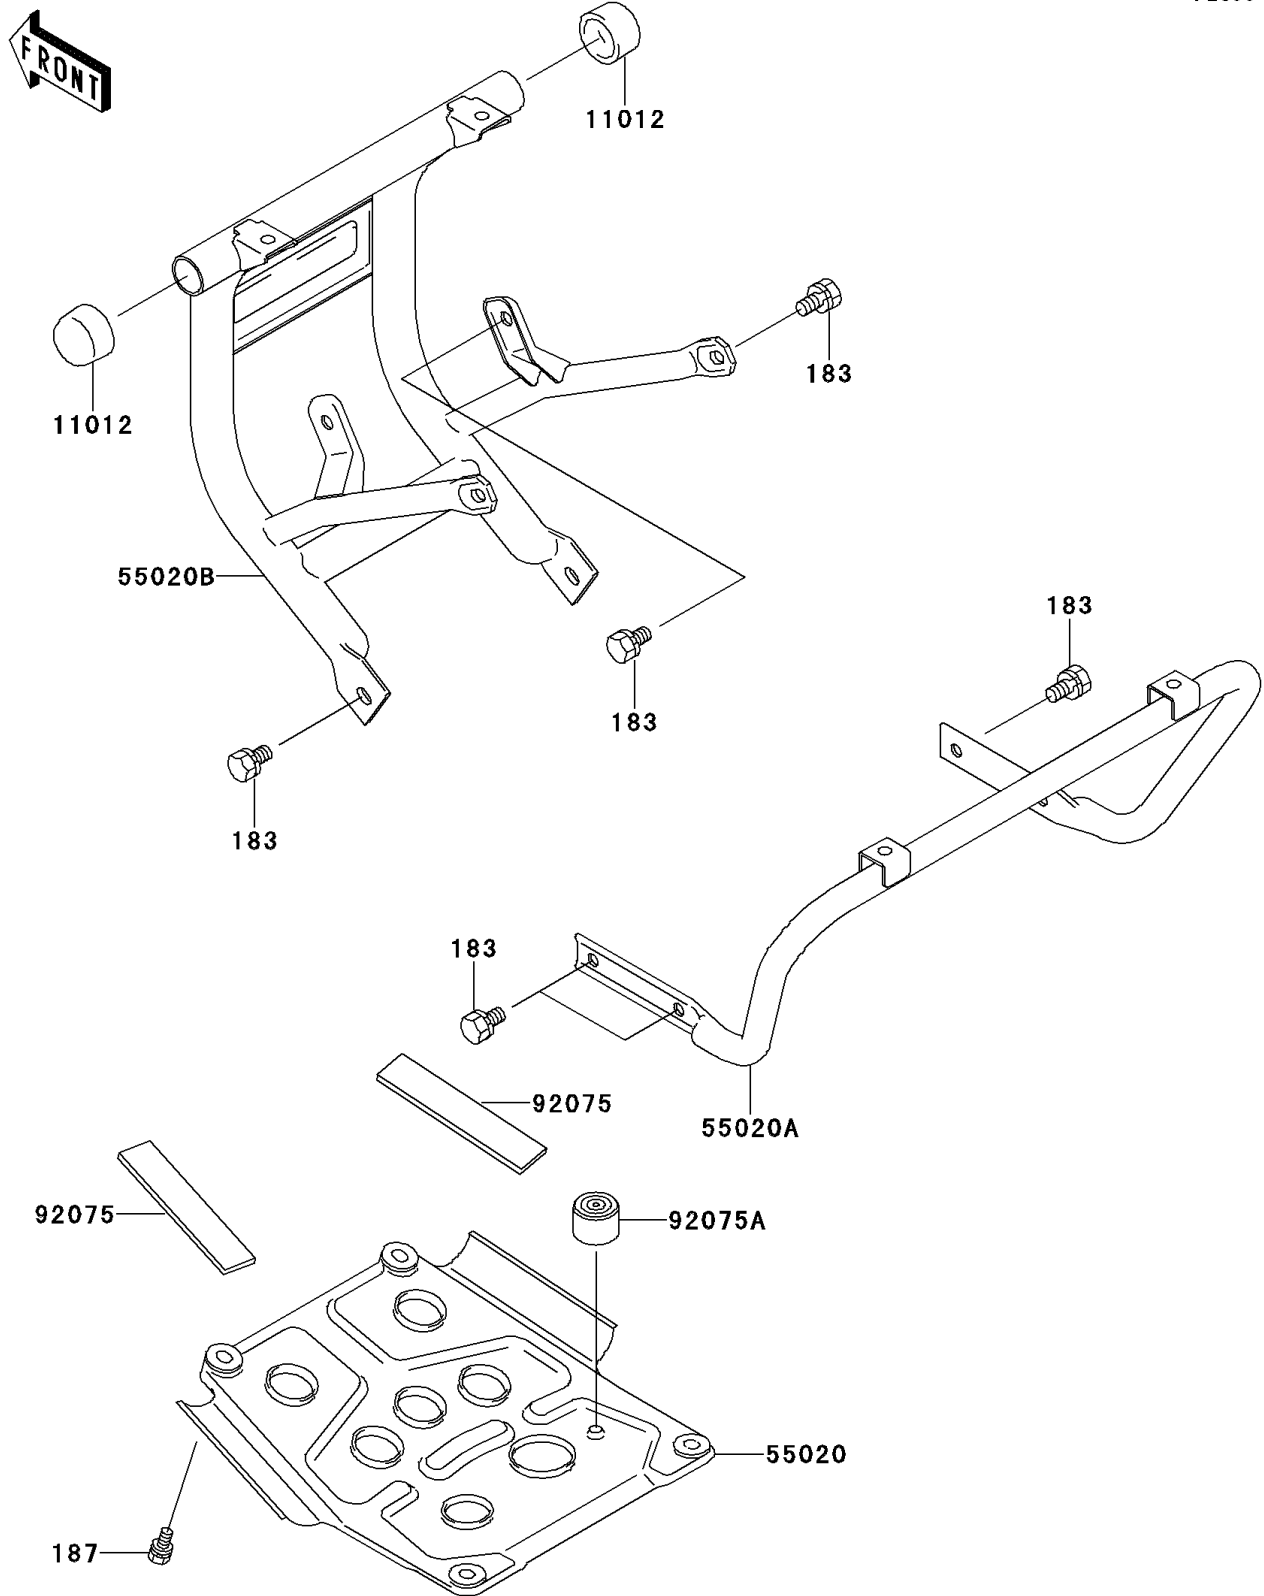

2004 Bayou 250 PARTS DIAGRAM

Guard(s)

F2680

2004 Bayou 250 PARTS LIST

Guard(s)

ITEM NAME	PART NUMBER	QUANTITY
BOLT-UPSET-WS-SMALL (Ref # 183)	183J0816	9
BOLT-UPSET-WSP (Ref # 187)	187D0614	2
CAP,AXLE NUT (Ref # 11012)	11012-1590	2
GUARD,ENGINE (Ref # 55020)	55020-1271	1
GUARD,RR,S.GRAY (Ref # 55020A)	55020-1779-1U	1
GUARD,FR,S.GRAY (Ref # 55020B)	55020-1783-1U	1
DAMPER (Ref # 92075)	92075-1829	2
DAMPER (Ref # 92075A)	92075-1896	1