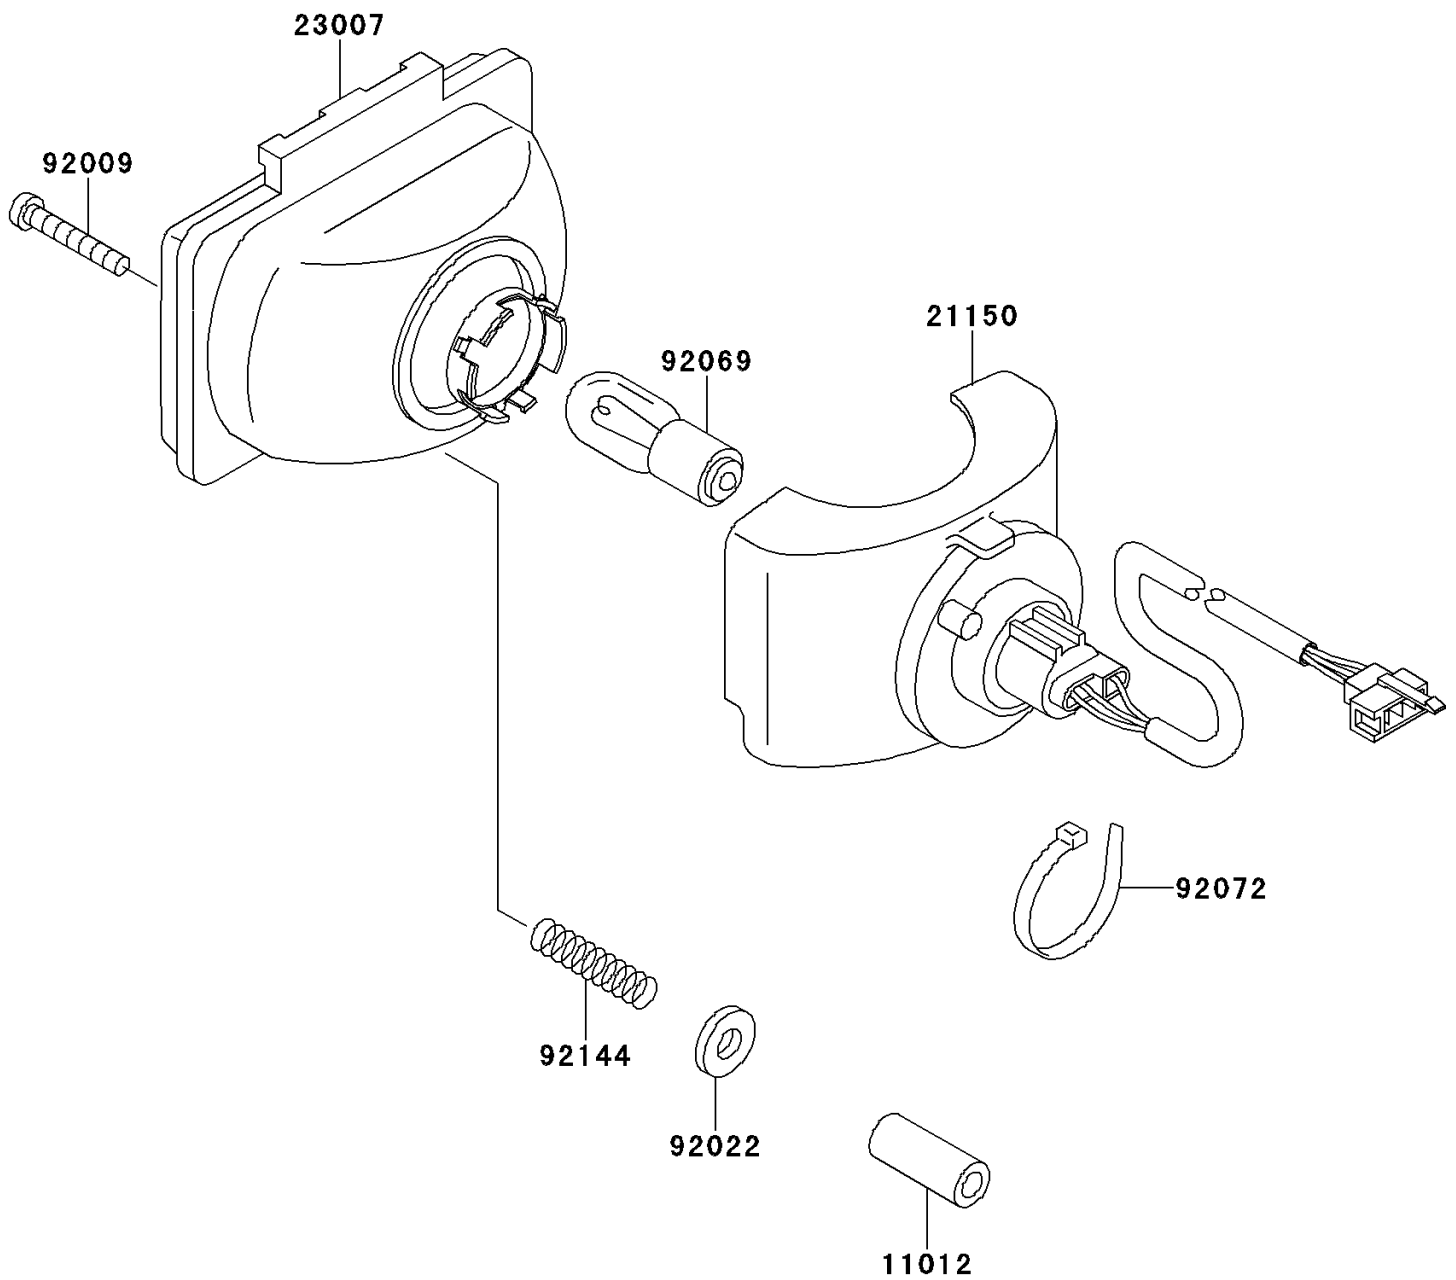

2004 Bayou 250 PARTS DIAGRAM

Headlight(s)

F2710

2004 Bayou 250 PARTS LIST

Headlight(s)

ITEM NAME	PART NUMBER	QUANTITY
CAP,VINYL PIPE,3X5X10 (Ref # 11012)	11012-1615	2
CORD-ASSY,HEAD LAMP (Ref # 21150)	21150-1051	2
LENS-COMP,HEAD LAMP (Ref # 23007)	23007-1172	2
SCREW,TAPPING,4X30 (Ref # 92009)	92009-1506	2
WASHER,NYLON,3.45X6.5X1.0 (Ref # 92022)	92022-1912	2
BULB,12V 25/25W (Ref # 92069)	92069-1010	2
BAND,HEAD LAMP (Ref # 92072)	92072-1244	2
SPRING,HEAD LAMP (Ref # 92144)	92144-1223	2