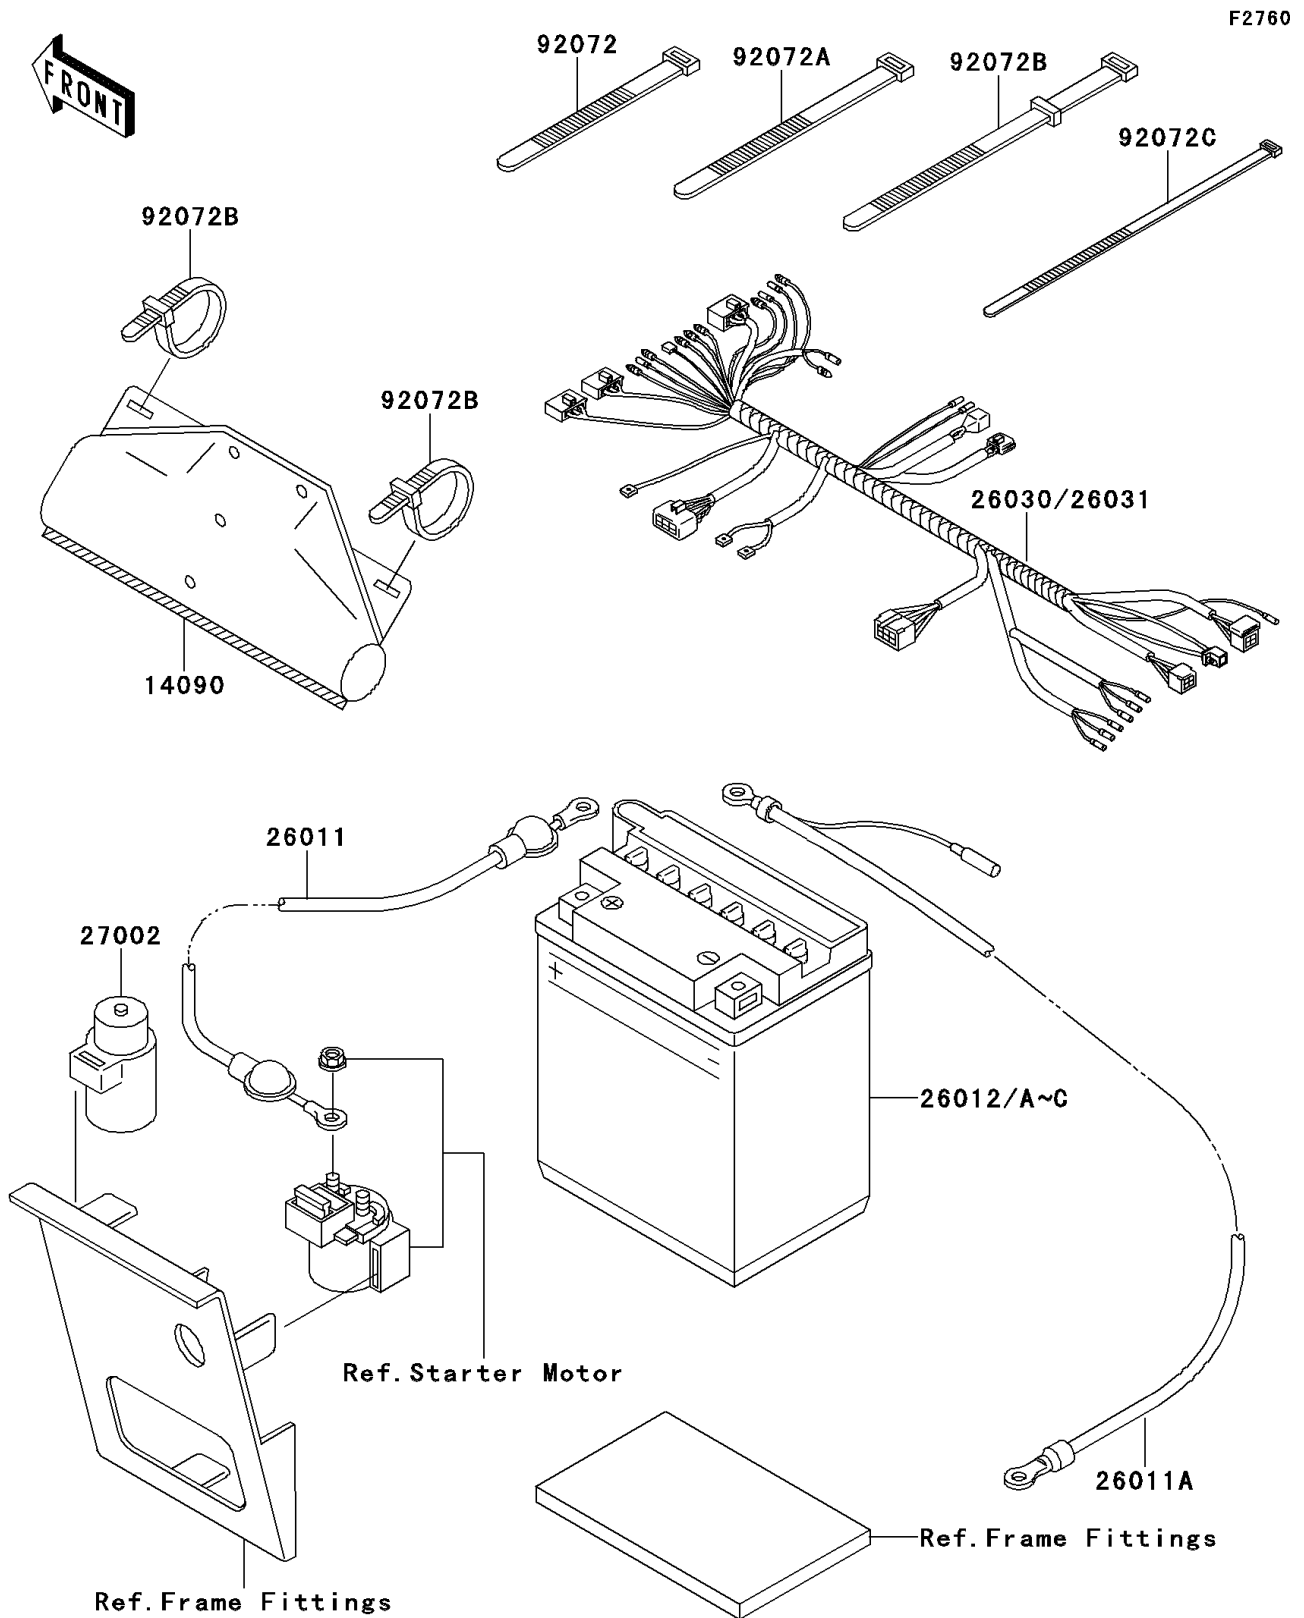

2003 Bayou 250 PARTS DIAGRAM

Chassis Electrical Equipment

2003 Bayou 250 PARTS LIST

Chassis Electrical Equipment

ITEM NAME	PART NUMBER	QUANTITY
COVER,COUPLER (Ref # 14090)	14090-1611	1
WIRE-LEAD,BATTERY(+) (Ref # 26011)	26011-1398	1
WIRE-LEAD,BATTERY(-) (Ref # 26011A)	26011-1558	1
HARNESS,MAIN (Ref # 26030)	26030-1760	1
RELAY-ASSY (Ref # 27002)	27002-1095	1
BAND,L=123 (Ref # 92072)	92072-030	2
BAND,L=149 (Ref # 92072A)	92072-031	2
BAND,L=186 (Ref # 92072B)	92072-056	3
BATTERY,YB10A-A2,12V 11AH (Ref # 26012B)	26012-1382	1
BATTERY,YB14A-A2,12V 14AH (Ref # 26012C)	26012-1386	1
BAND,L=188 (Ref # 92072C)	92072-1239	8
BAND,L=188 (Ref # 92072C)	92072-1239	10