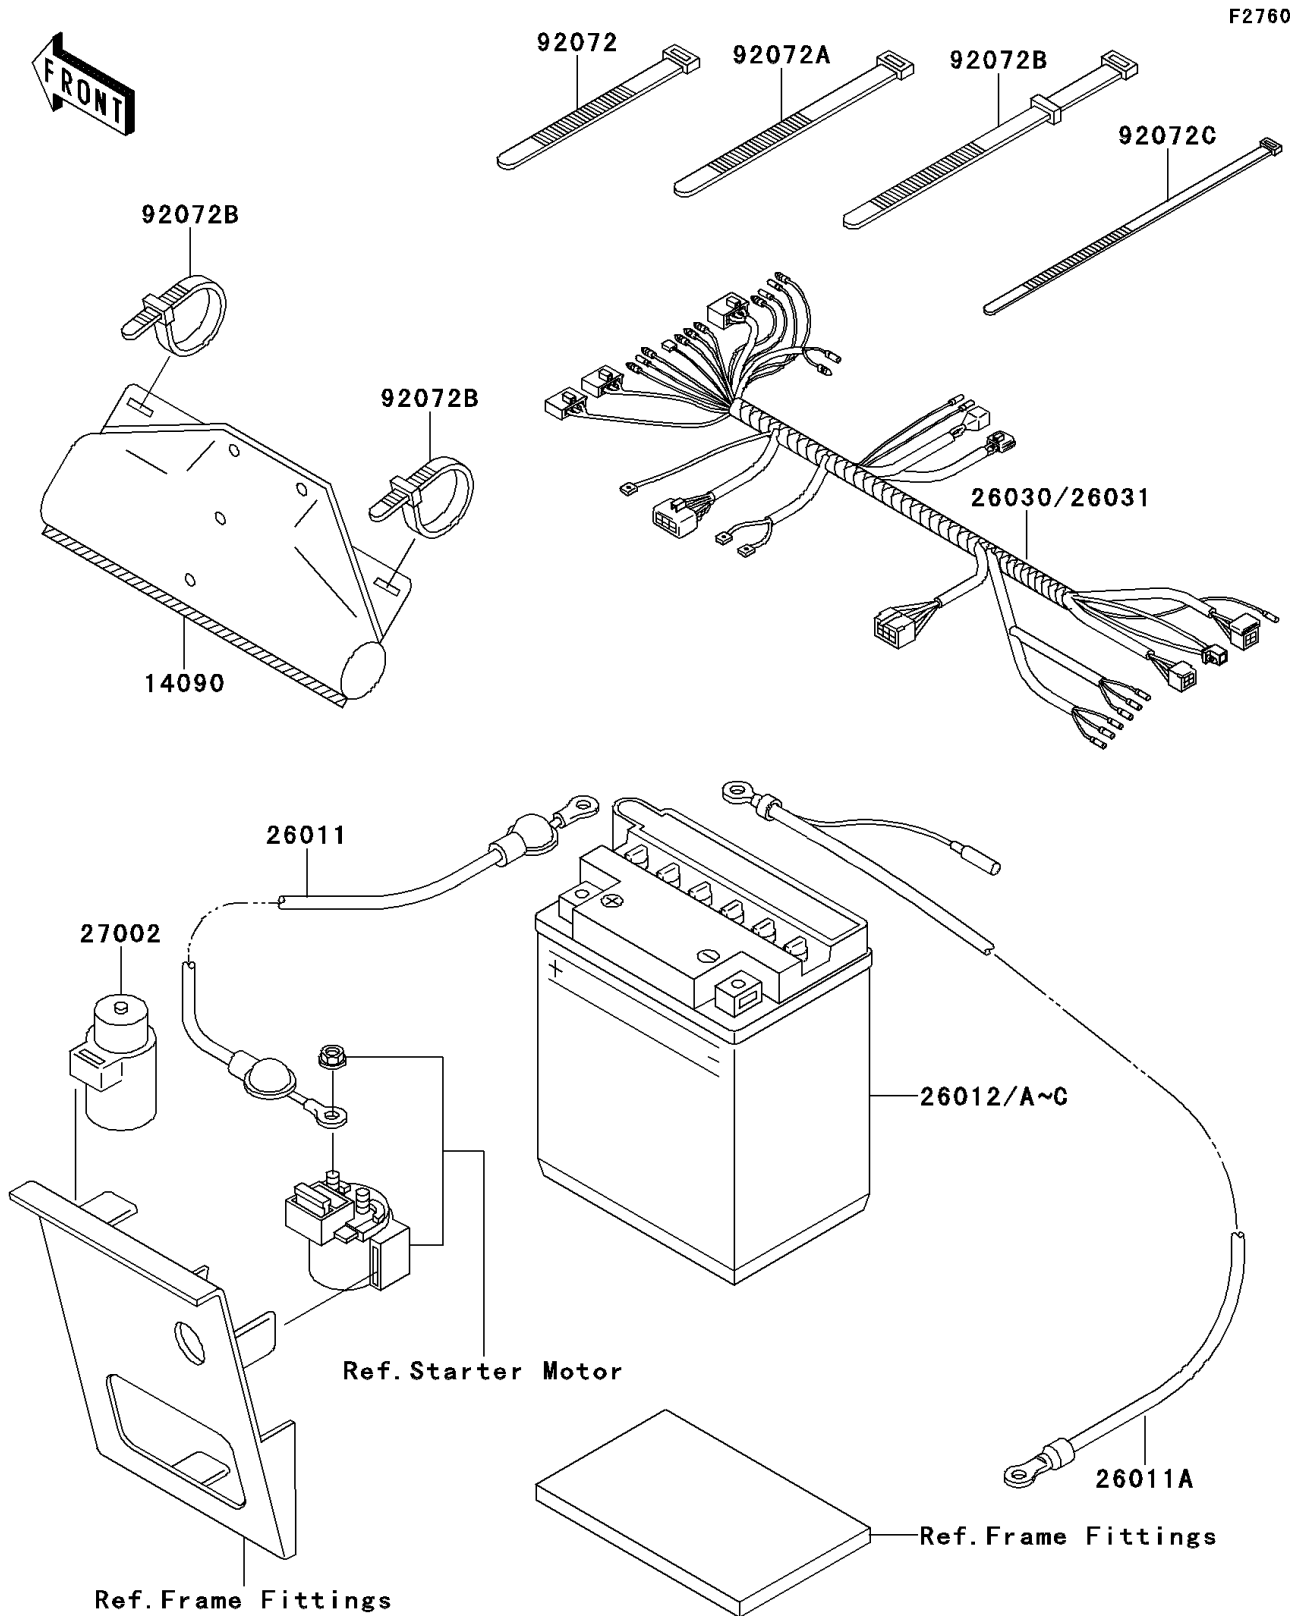

# 2005 Bayou 250 PARTS DIAGRAM

Chassis Electrical Equipment

## 2005 Bayou 250 PARTS LIST

### Chassis Electrical Equipment

ITEM NAME	PART NUMBER	QUANTITY
COVER,COUPLER (Ref # 14090)	14090-1611	1
WIRE-LEAD,BATTERY(+) (Ref # 26011)	26011-1398	1
WIRE-LEAD,BATTERY(-) (Ref # 26011A)	26011-1558	1
HARNESS,MAIN (Ref # 26031)	26031-0030	1
RELAY-ASSY (Ref # 27002)	27002-1095	1
BAND,L=123 (Ref # 92072)	92072-030	2
BAND,L=149 (Ref # 92072A)	92072-031	2
BAND,L=186 (Ref # 92072B)	92072-056	3
BATTERY,YB10A-A2,12V 11AH (Ref # 26012)	26012-0003	1
BATTERY,YB14A-A2,12V 14AH (Ref # 26012A)	26012-0005	1
BAND,L=188 (Ref # 92072C)	92072-1239	8
BAND,L=188 (Ref # 92072C)	92072-1239	10