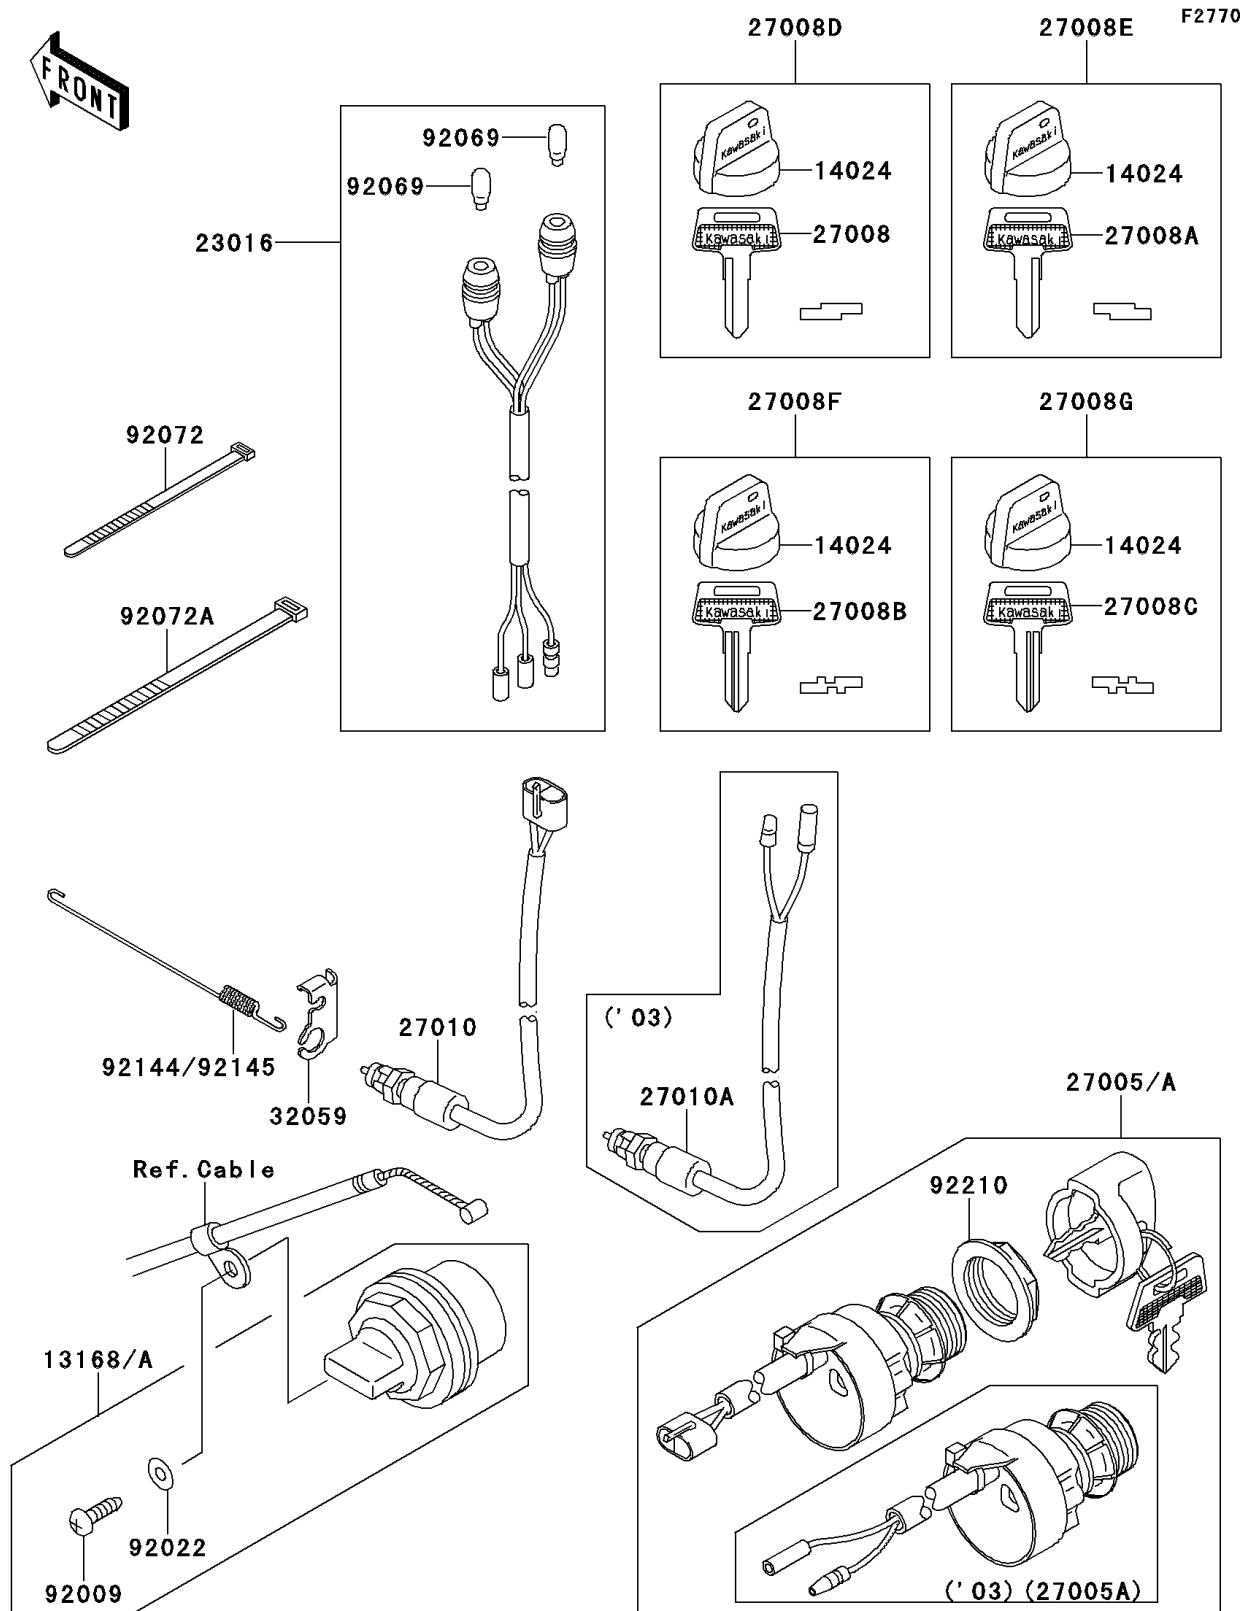

2003 Bayou 250 PARTS DIAGRAM

Ignition Switch

2003 Bayou 250 PARTS LIST

Ignition Switch

ITEM NAME	PART NUMBER	QUANTITY
LEVER,REVERSE LOCK (Ref # 13168)	13168-1352	1
COVER,KEY (Ref # 14024)	14024-1551	4
LAMP-ASSY,NEUTRAL&REVERSE (Ref # 23016)	23016-1083	1
SWITCH-ASSY-IGNITION (Ref # 27005A)	27005-1192	1
KEY-LOCK,BLANK (Ref # 27008)	27008-1041	1
KEY-LOCK,BLANK (Ref # 27008A)	27008-1042	1
KEY-LOCK,BLANK (Ref # 27008B)	27008-1043	1
KEY-LOCK,BLANK (Ref # 27008C)	27008-1044	1
KEY-LOCK,BLANK (Ref # 27008D)	27008-1132	1
KEY-LOCK,BLANK (Ref # 27008E)	27008-1133	1
KEY-LOCK,BLANK (Ref # 27008F)	27008-1134	1
KEY-LOCK,BLANK (Ref # 27008G)	27008-1135	1
SWITCH,BRAKE LAMP (Ref # 27010A)	27010-025	1
BRACKET-SWITCH,REAR BRAKE (Ref # 32059)	32059-1106	1
SCREW,TAPPING,4X12 (Ref # 92009)	92009-1533	1
WASHER,PLAIN,4MM (Ref # 92022)	92022-1947	1
BULB,12V 3W,T7 (Ref # 92069)	92069-1020	2
BAND,L=149 (Ref # 92072)	92072-031	1
BAND,L=188 (Ref # 92072A)	92072-1239	2
SPRING,REAR BRAKE SWITCH (Ref # 92144)	92144-1542	1
NUT,IGNITION SWITCH (Ref # 92210)	92210-1109	1