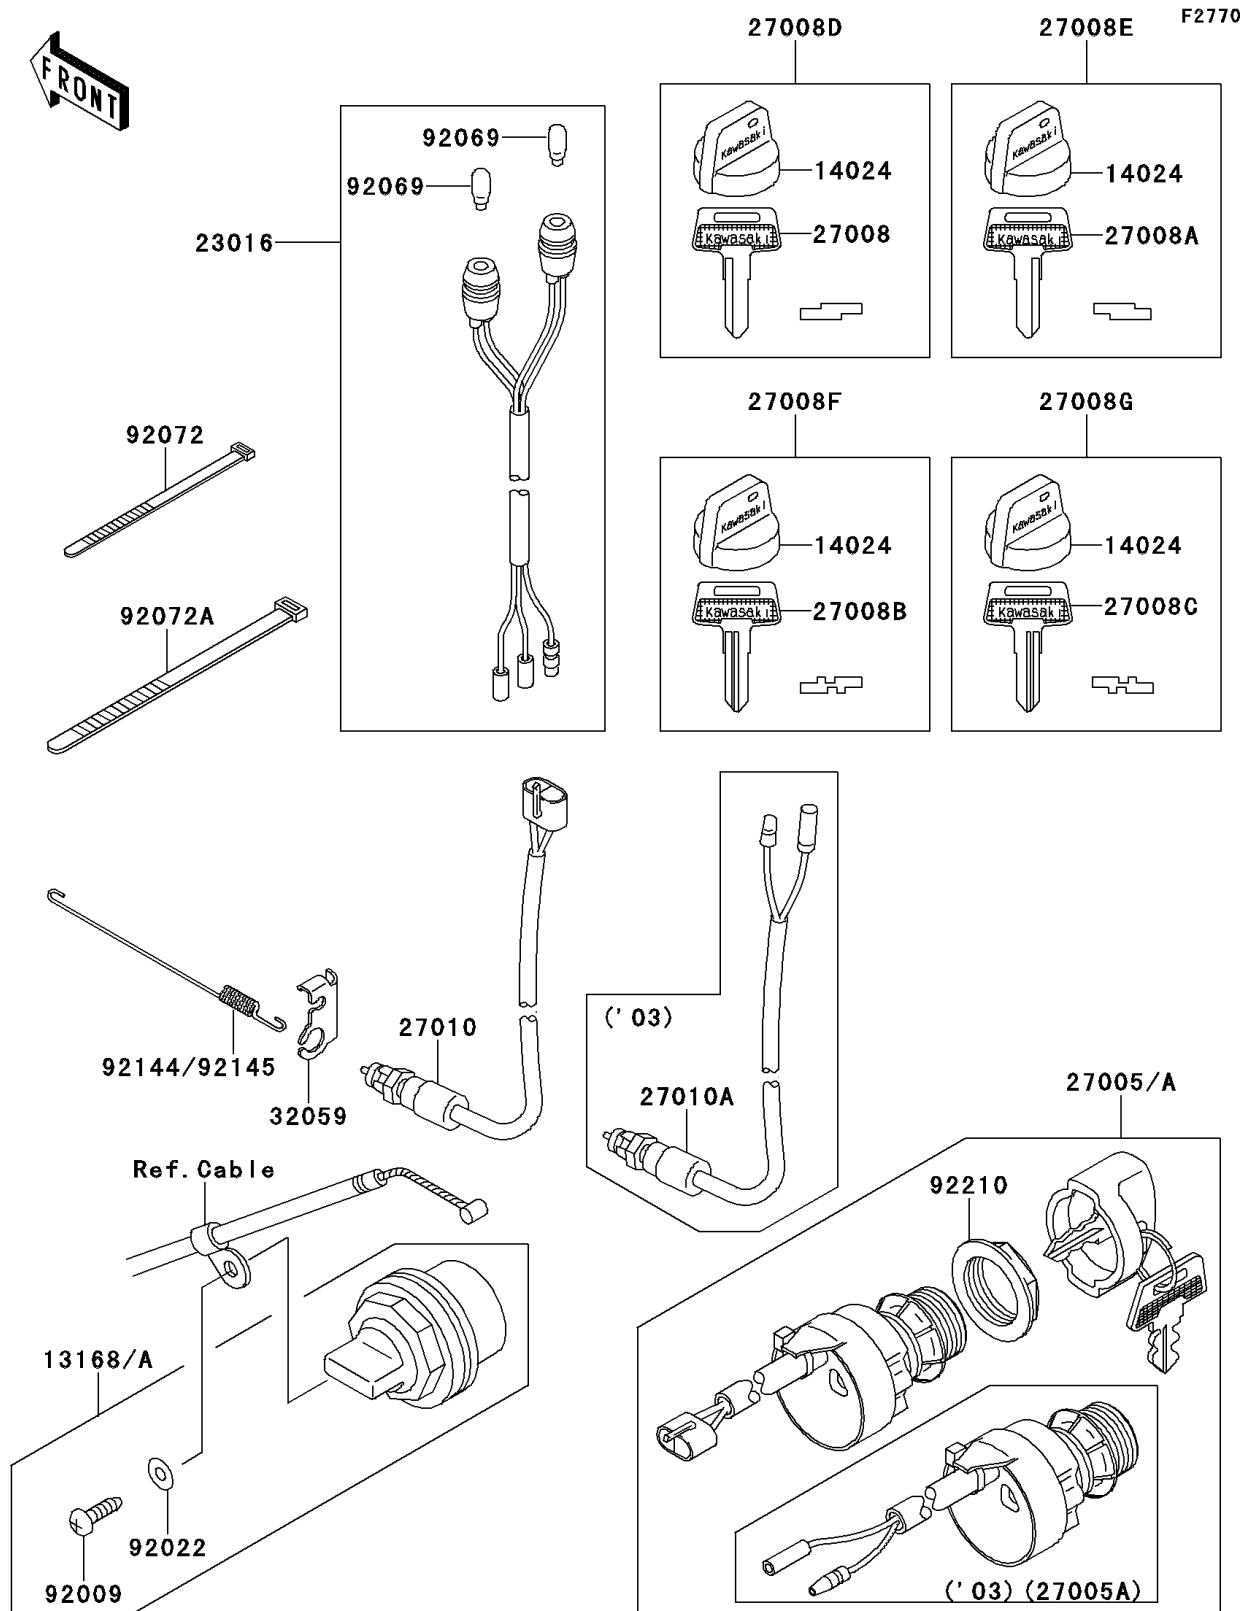

# 2005 Bayou 250 PARTS DIAGRAM

Ignition Switch

## 2005 Bayou 250 PARTS LIST

### Ignition Switch

| ITEM NAME                               | PART NUMBER | QUANTITY |
|---|-------------|----------|
| LEVER,REVERSE LOCK (Ref # 13168A)       | 13168-1760  | 1        |
| COVER,KEY (Ref # 14024)                 | 14024-1551  | 4        |
| LAMP-ASSY,NEUTRAL&REVERSE (Ref # 23016) | 23016-1083  | 1        |
| SWITCH-ASSY-IGNITION (Ref # 27005)      | 27005-0002  | 1        |
| KEY-LOCK,BLANK (Ref # 27008)            | 27008-1041  | 1        |
| KEY-LOCK,BLANK (Ref # 27008A)           | 27008-1042  | 1        |
| KEY-LOCK,BLANK (Ref # 27008B)           | 27008-1043  | 1        |
| KEY-LOCK,BLANK (Ref # 27008C)           | 27008-1044  | 1        |
| KEY-LOCK,BLANK (Ref # 27008D)           | 27008-1132  | 1        |
| KEY-LOCK,BLANK (Ref # 27008E)           | 27008-1133  | 1        |
| KEY-LOCK,BLANK (Ref # 27008F)           | 27008-1134  | 1        |
| KEY-LOCK,BLANK (Ref # 27008G)           | 27008-1135  | 1        |
| SWITCH,REAR BRAKE (Ref # 27010)         | 27010-0008  | 1        |
| BRACKET-SWITCH,REAR BRAKE (Ref # 32059) | 32059-1106  | 1        |
| SCREW,TAPPING,4X12 (Ref # 92009)        | 92009-1533  | 1        |
| WASHER,PLAIN,4MM (Ref # 92022)          | 92022-1947  | 1        |
| BULB,12V 3W,T7 (Ref # 92069)            | 92069-1020  | 2        |
| BAND,L=149 (Ref # 92072)                | 92072-031   | 1        |
| BAND,L=188 (Ref # 92072A)               | 92072-1239  | 2        |
| SPRING,REAR BRAKE SWITCH (Ref # 92145)  | 92145-0061  | 1        |
| NUT,IGNITION SWITCH (Ref # 92210)       | 92210-1109  | 1        |