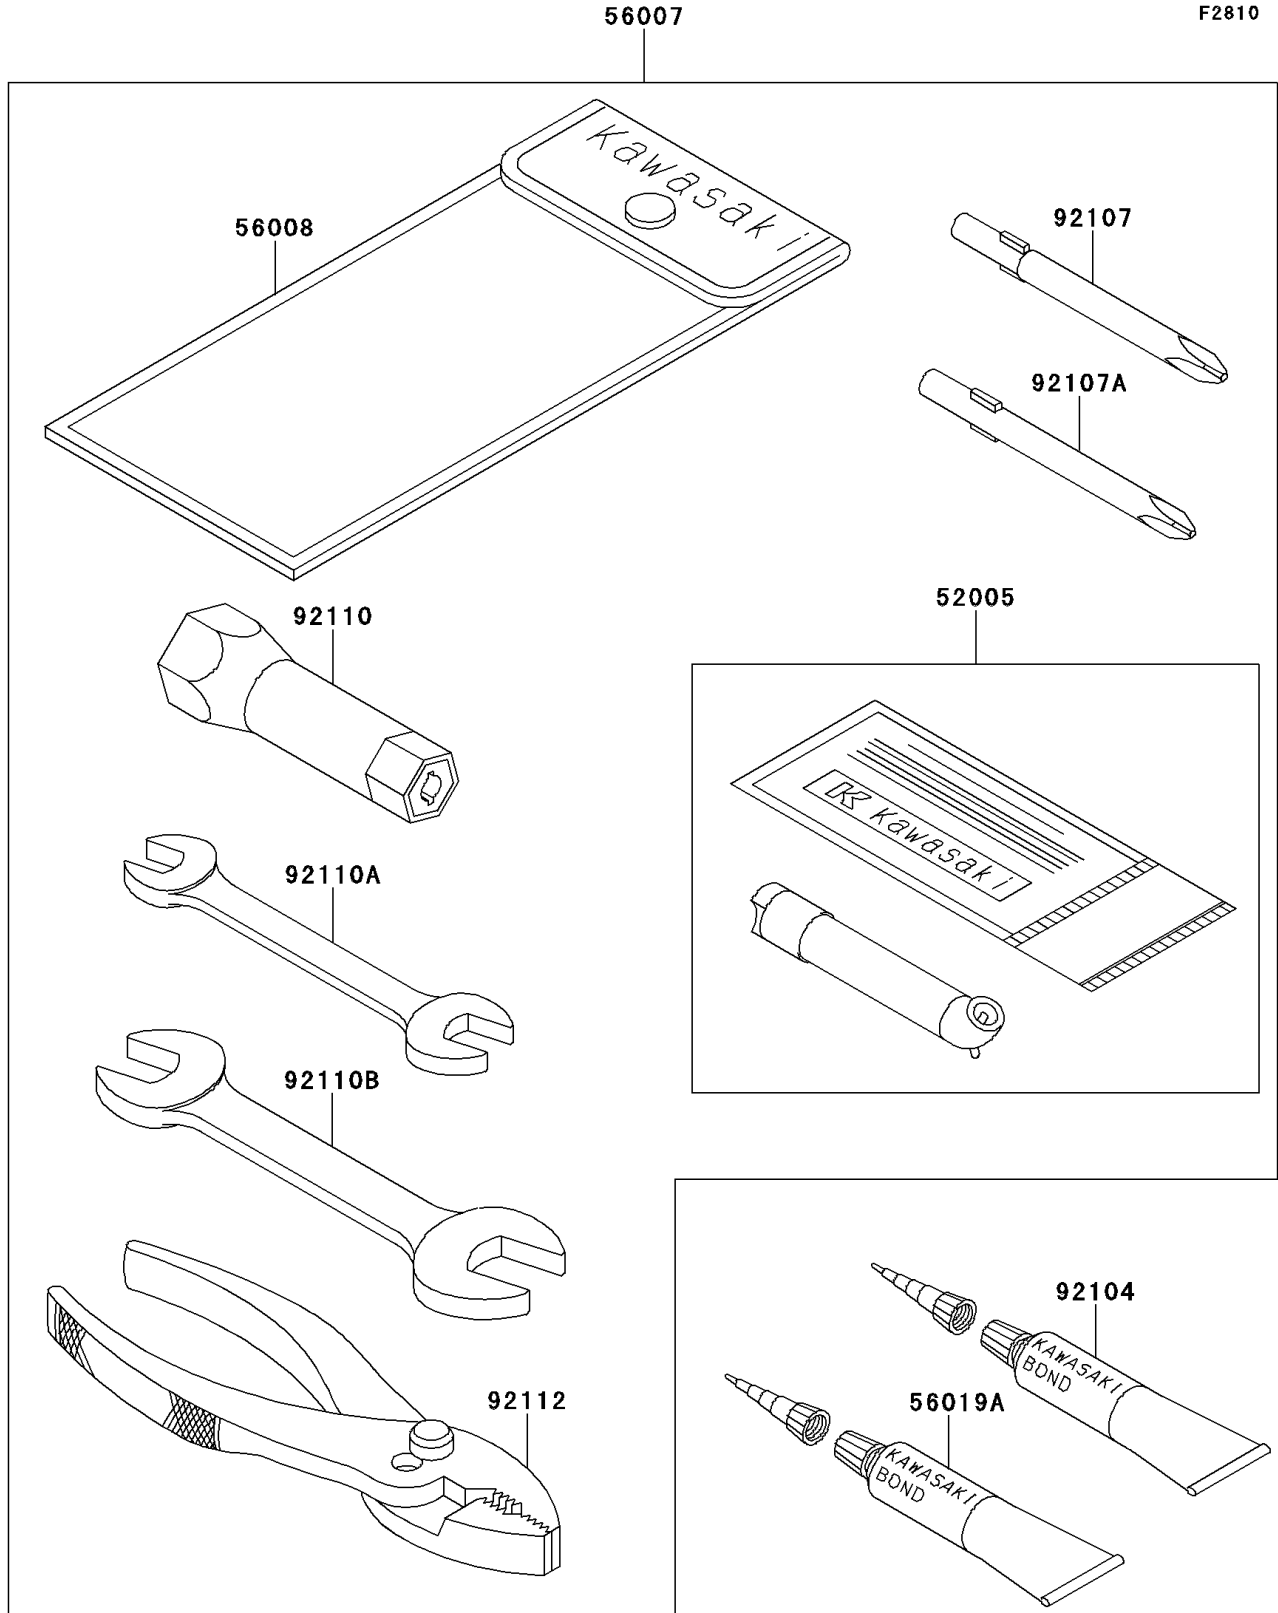

2003 Bayou 250 PARTS DIAGRAM

Owner's Tools

2003 Bayou 250 PARTS LIST

Owner's Tools

ITEM NAME	PART NUMBER	QUANTITY
GAUGE,AIR (Ref # 52005)	52005-1082	1
TOOLKIT (Ref # 56007)	56007-1306	1
BAG,TOOL (Ref # 56008)	56008-1007	1
THREE BOND TB1211,HT/RS,WHITE (Ref # 56019A)	56019-120	1
GASKET-LIQUID,TUBE,100G,SILVER (Ref # 92104)	92104-002	1
TOOL-DRIVER,#3PHILLIPS (Ref # 92107)	92107-005	1
TOOL-DRIVER,#2PHILLIPS (Ref # 92107A)	92107-1053	1
TOOL-WRENCH,BOX,18MM (Ref # 92110)	92110-1111	1
TOOL-WRENCH,OPEN END,10X12 (Ref # 92110A)	92110-1152	1
TOOL-WRENCH,OPEN END,14X17 (Ref # 92110B)	92110-1153	1
TOOL-PLIERS (Ref # 92112)	92112-1001	1