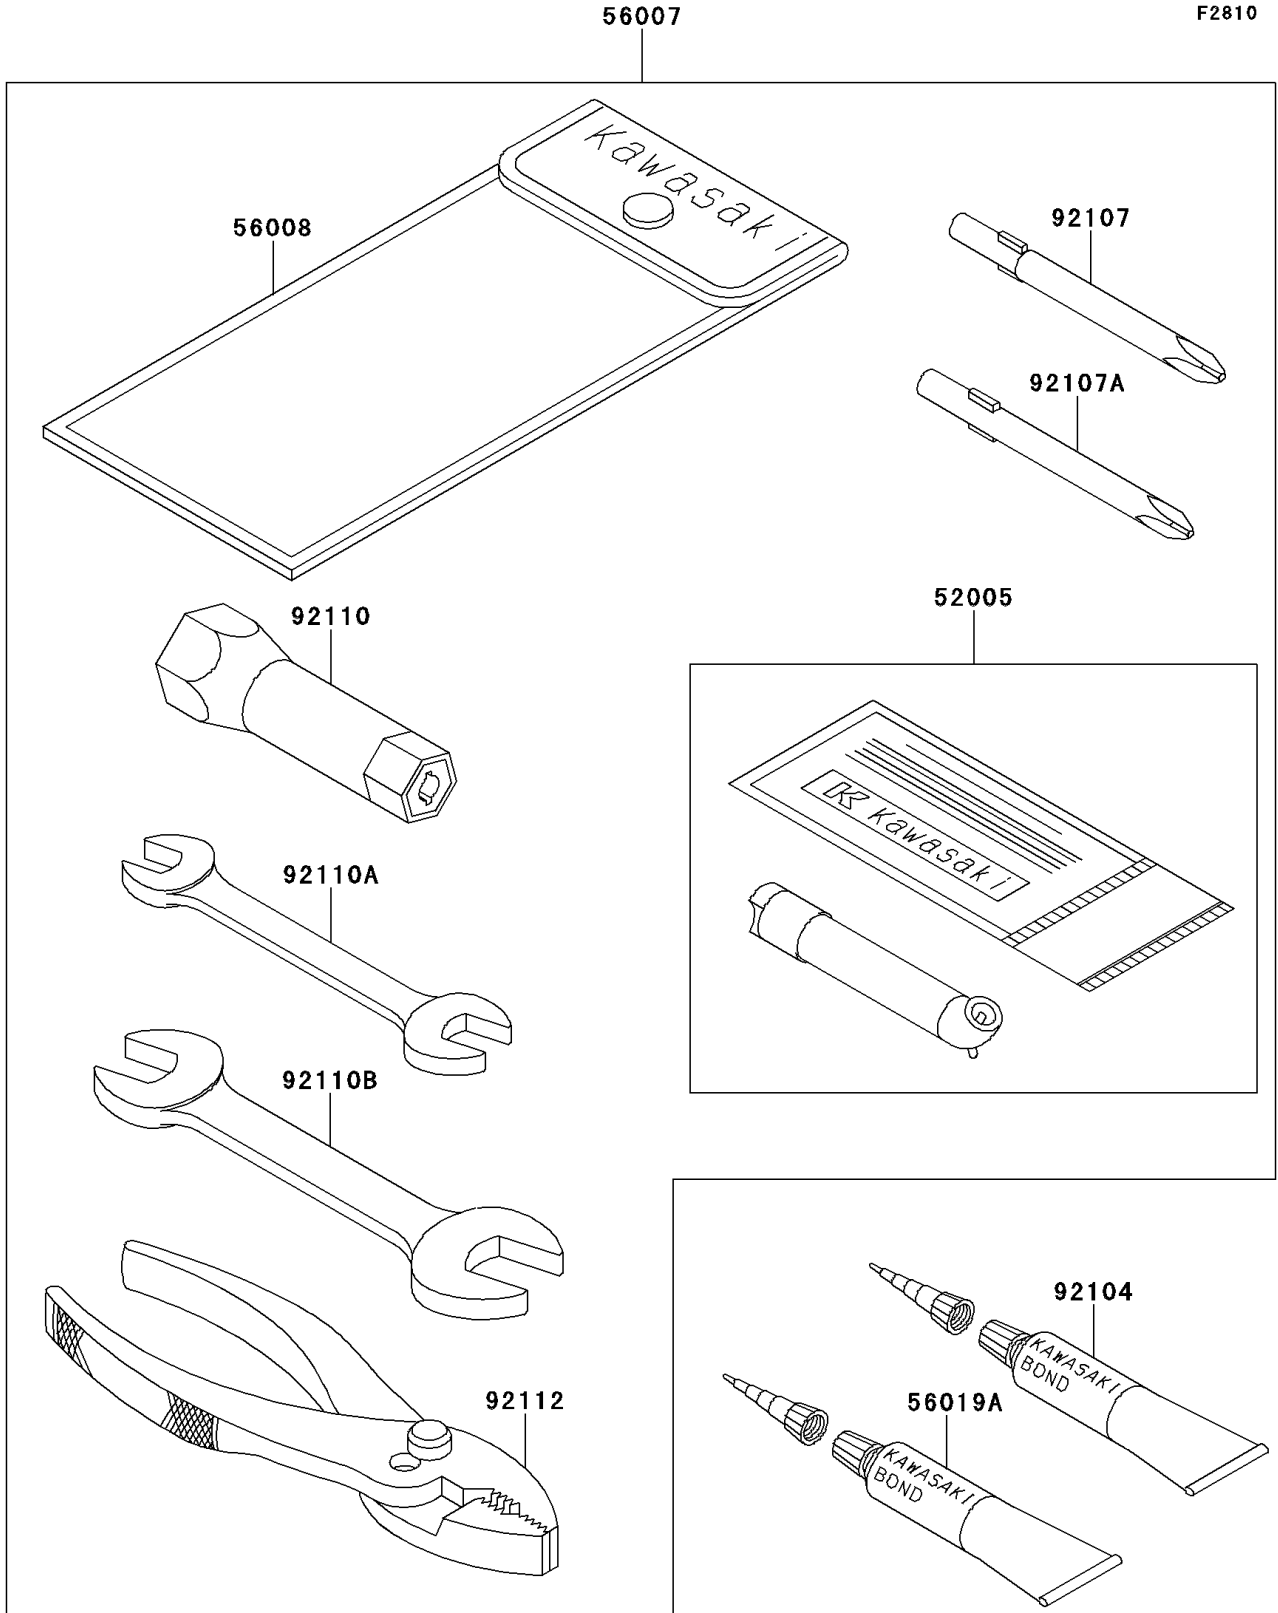

2004 Bayou 250 PARTS DIAGRAM

Owner's Tools

2004 Bayou 250 PARTS LIST

Owner's Tools

ITEM NAME	PART NUMBER	QUANTITY
GAUGE,AIR (Ref # 52005)	52005-1082	1
TOOLKIT (Ref # 56007)	56007-1306	1
BAG,TOOL (Ref # 56008)	56008-1007	1
THREE BOND TB1211,HT/RS,WHITE (Ref # 56019A)	56019-120	1
GASKET-LIQUID,TUBE,100G,SILVER (Ref # 92104)	92104-002	1
TOOL-DRIVER,#3PHILLIPS (Ref # 92107)	92107-005	1
TOOL-DRIVER,#2PHILLIPS (Ref # 92107A)	92107-1053	1
TOOL-WRENCH,BOX,18MM (Ref # 92110)	92110-1111	1
TOOL-WRENCH,OPEN END,10X12 (Ref # 92110A)	92110-1152	1
TOOL-WRENCH,OPEN END,14X17 (Ref # 92110B)	92110-1153	1
TOOL-PLIERS (Ref # 92112)	92112-1001	1