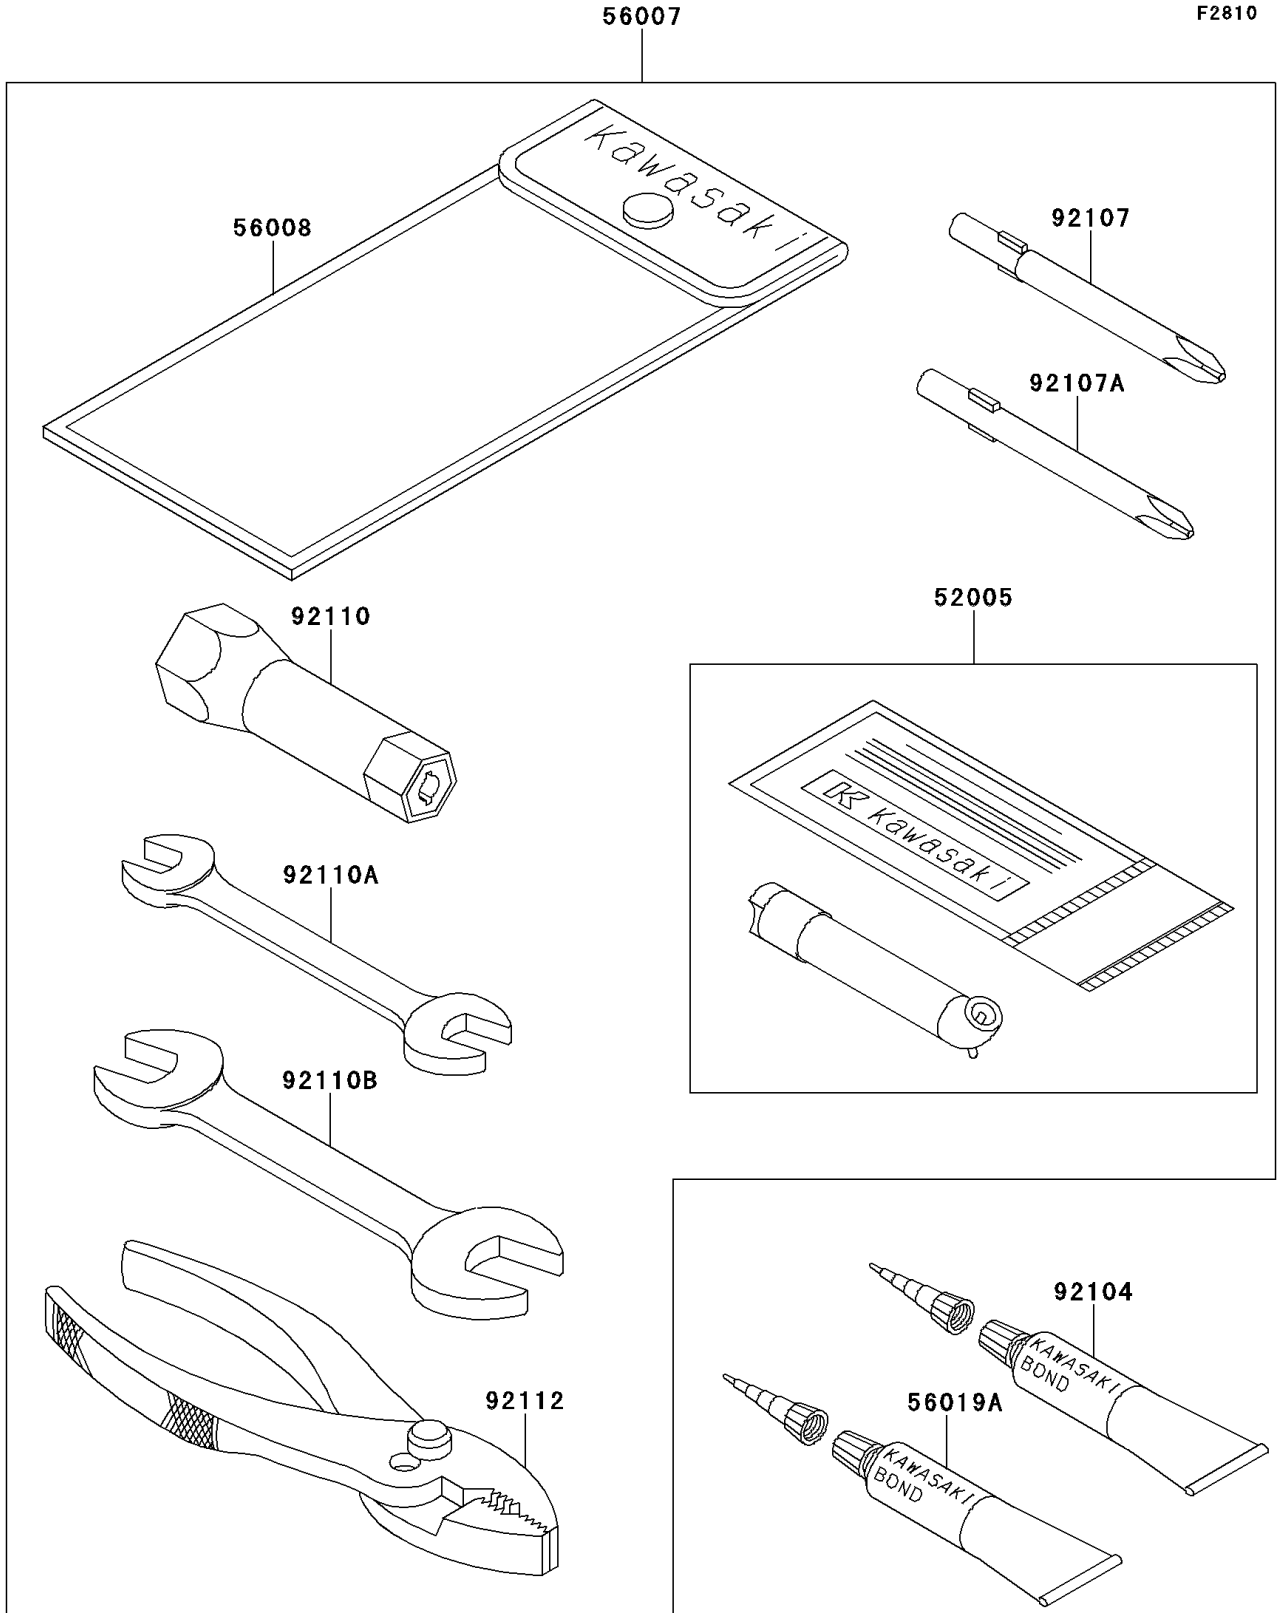

# 2005 Bayou 250 PARTS DIAGRAM

Owner's Tools

## 2005 Bayou 250 PARTS LIST

### Owner's Tools

ITEM NAME	PART NUMBER	QUANTITY
GAUGE,AIR (Ref # 52005)	52005-1082	1
TOOLKIT (Ref # 56007)	56007-1306	1
BAG,TOOL (Ref # 56008)	56008-1007	1
THREE BOND TB1211,HT/RS,WHITE (Ref # 56019A)	56019-120	1
GASKET-LIQUID,TUBE,100G,SILVER (Ref # 92104)	92104-002	1
TOOL-DRIVER,#3PHILLIPS (Ref # 92107)	92107-005	1
TOOL-DRIVER,#2PHILLIPS (Ref # 92107A)	92107-1053	1
TOOL-WRENCH,BOX,18MM (Ref # 92110)	92110-1111	1
TOOL-WRENCH,OPEN END,10X12 (Ref # 92110A)	92110-1152	1
TOOL-WRENCH,OPEN END,14X17 (Ref # 92110B)	92110-1153	1
TOOL-PLIERS (Ref # 92112)	92112-1001	1