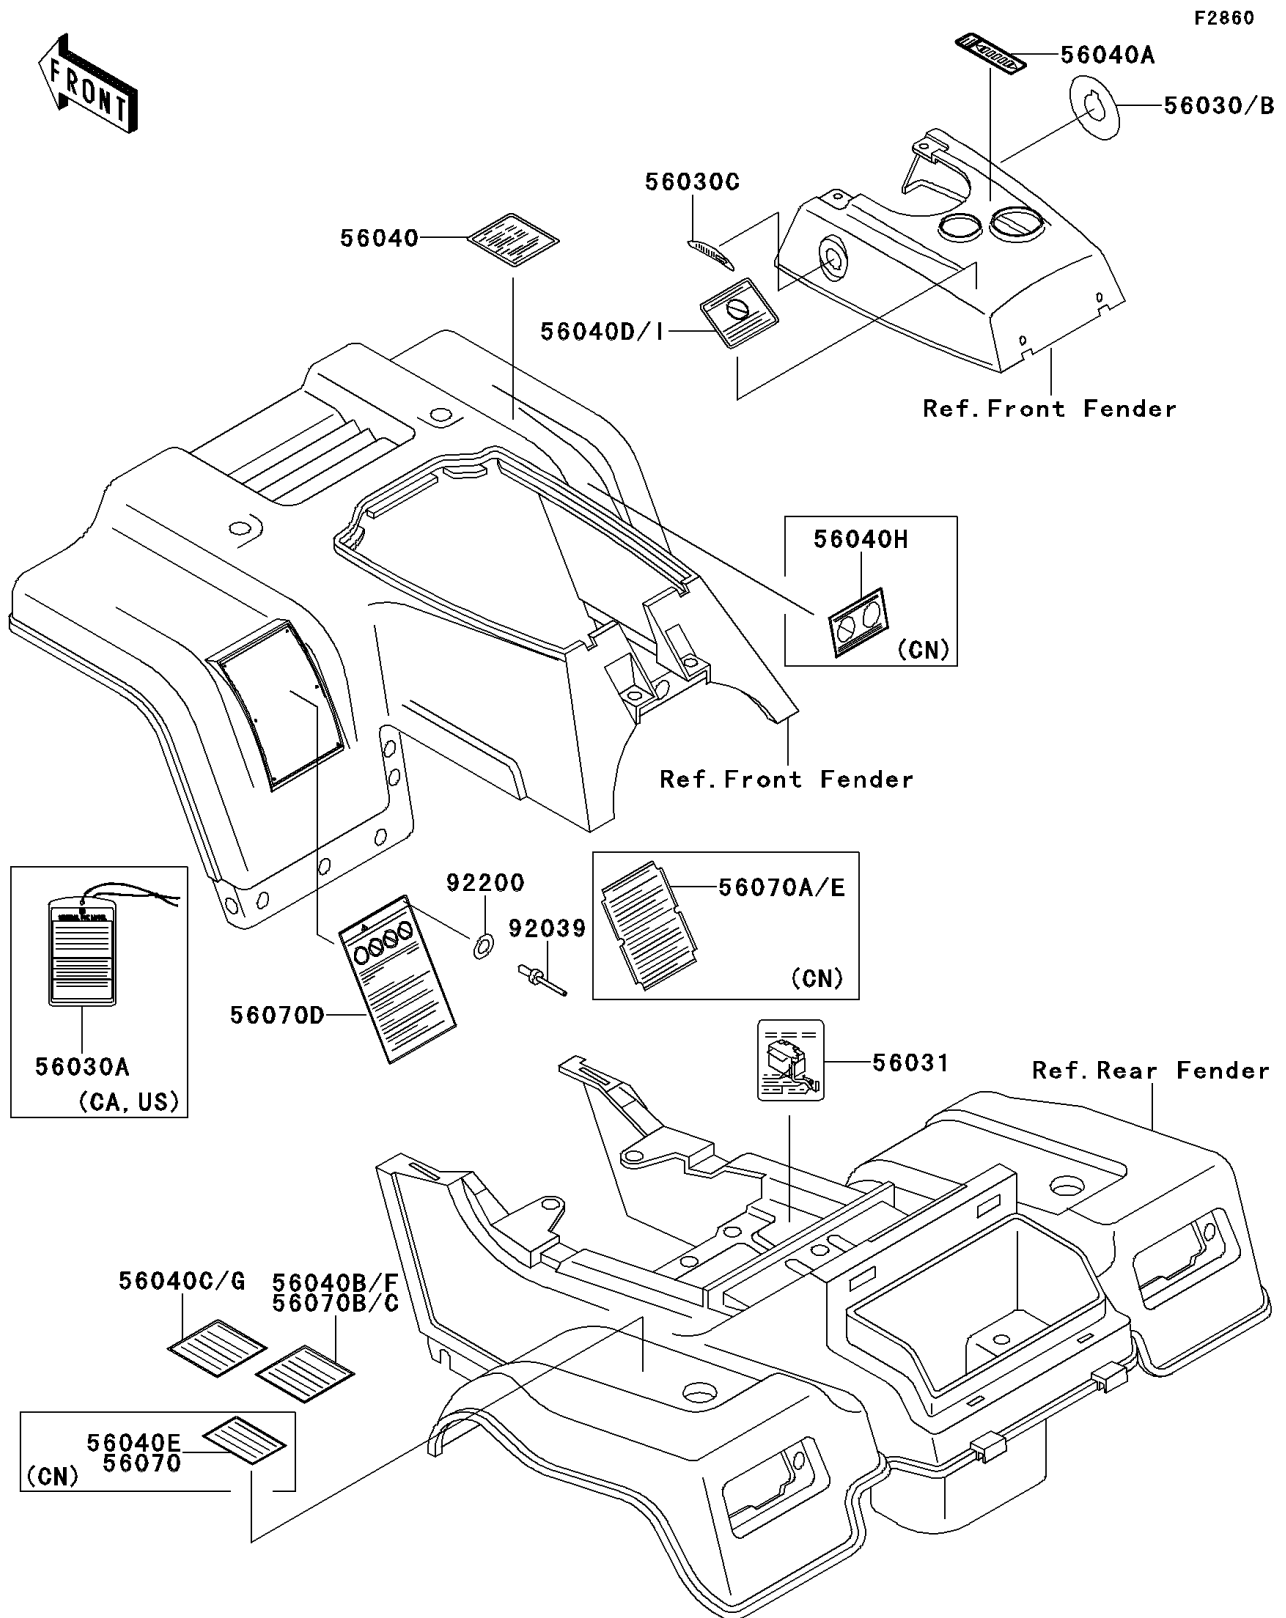

2005 Bayou 250 PARTS DIAGRAM

Labels

2005 Bayou 250 PARTS LIST

Labels

ITEM NAME	PART NUMBER	QUANTITY
LABEL,IGNITION SWITCH (Ref # 56030)	56030-0014	1
LABEL,REVERSE (Ref # 56030C)	56030-1102	1
LABEL-MANUAL,BATTERY VENT (Ref # 56031)	56031-1533	1
LABEL-WARNING,SHIFT PATTERN (Ref # 56040A)	56040-1262	1
LABEL-WARNING,UNDER 16 (Ref # 56040D)	56040-1276	1
LABEL-WARNING,TIRE PRESSURE (Ref # 56070B)	56070-0026	1
LABEL-WARNING,SERIOUS INJURY (Ref # 56070D)	56070-1151	1
RIVET,3.2X8 (Ref # 92039)	92039-3763	6
WASHER,3.5X8X1 (Ref # 92200)	92200-1251	6
LABEL,HANGTAG (Ref # 56030A)	56030-0047	1
LABEL-WARNING,AGE (Ref # 56040I)	56040-1325	1
LABEL-WARNING,NO PASSENGER (Ref # 56070)	56070-0018	1
LABEL-WARNING,GENERAL (Ref # 56070A)	56070-0019	1
LABEL-WARNING,TIRE PRESSURE (Ref # 56070C)	56070-0027	1