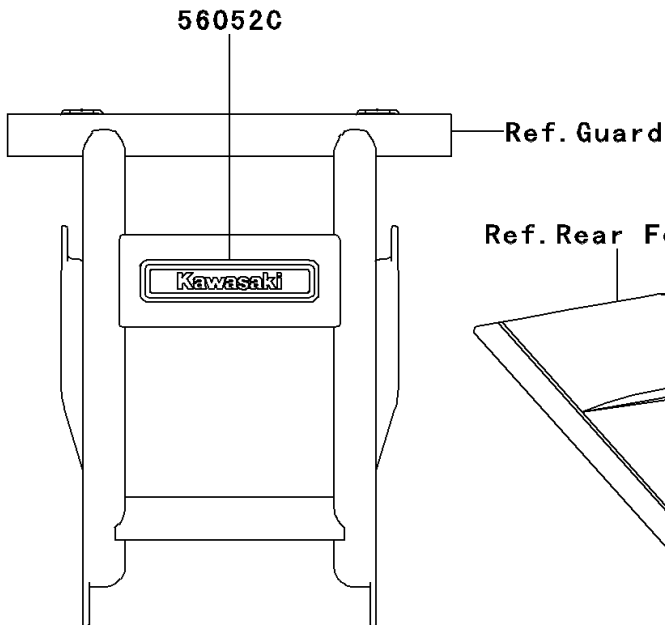

2004 Bayou 250 PARTS DIAGRAM

Decals(Red)(KLF250-A2)

F2861B

2004 Bayou 250 PARTS LIST

Decals(Red)(KLF250-A2)

ITEM NAME	PART NUMBER	QUANTITY
EMBLEM,KAWASAKI (Ref # 56014)	56014-1409	2
MARK,FR FENDER,BAYOU (Ref # 56052)	56052-0118	2
MARK,RR FENDER,250 (Ref # 56052A)	56052-0147	2
MARK,FR FENDER,KAWASAKI (Ref # 56052B)	56052-1504	1
MARK,FRONT GUARD,KAWASAKI (Ref # 56052C)	56052-1682	1
PATTERN,FR FENDER,LH (Ref # 56066)	56066-0296	1
PATTERN,FR FENDER,RH (Ref # 56066A)	56066-0297	1