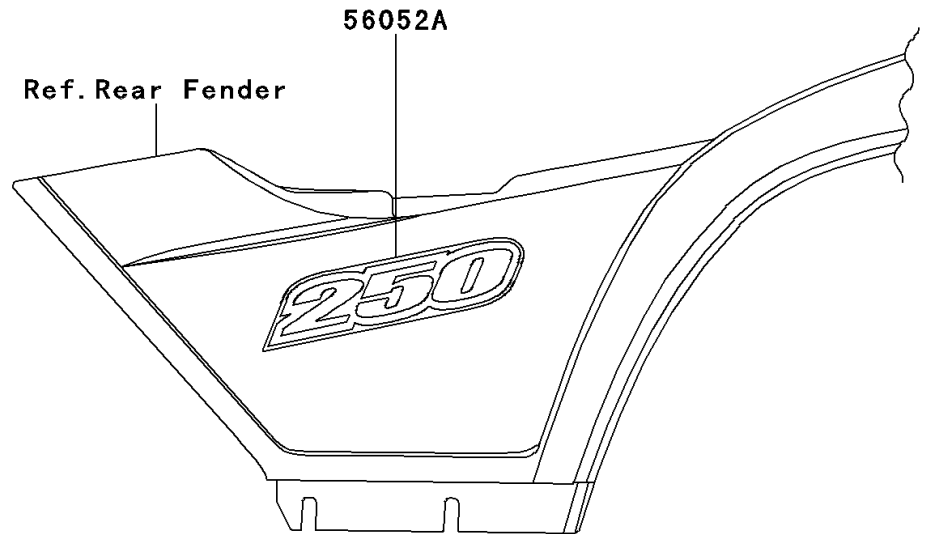

2004 Bayou 250 PARTS DIAGRAM

Decals(Red)(KLF250-A2)

F2861B

2004 Bayou 250 PARTS LIST

Decals(Red)(KLF250-A2)

ITEM NAME	PART NUMBER	QUANTITY
EMBLEM,KAWASAKI (Ref # 56014)	56014-1409	2
MARK,FR FENDER,BAYOU (Ref # 56052)	56052-0118	2
MARK,RR FENDER,250 (Ref # 56052A)	56052-0147	2
MARK,FR FENDER,KAWASAKI (Ref # 56052B)	56052-1504	1
MARK,FRONT GUARD,KAWASAKI (Ref # 56052C)	56052-1682	1
PATTERN,FR FENDER,LH (Ref # 56066)	56066-0296	1
PATTERN,FR FENDER,RH (Ref # 56066A)	56066-0297	1