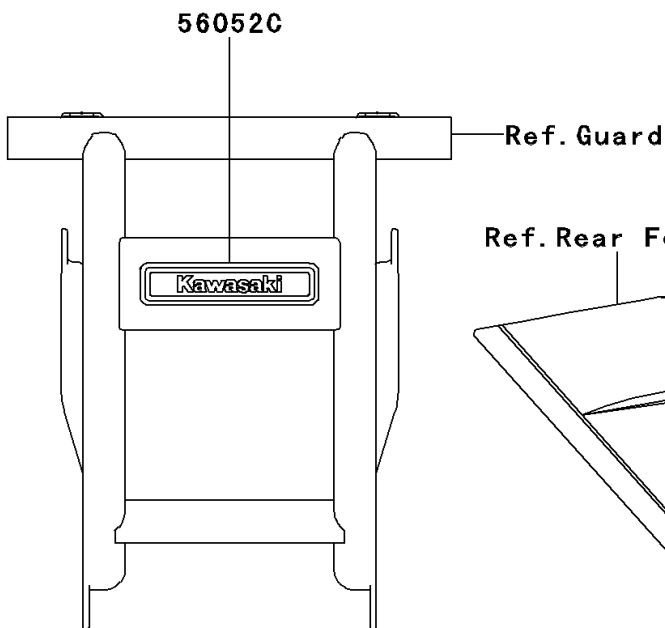

2004 Bayou 250 PARTS DIAGRAM

Decals(Red)(KLF250-A2)

F2861B

2004 Bayou 250 PARTS LIST

Decals(Red)(KLF250-A2)

ITEM NAME	PART NUMBER	QUANTITY
EMBLEM,KAWASAKI (Ref # 56014)	56014-1409	2
MARK,FR FENDER,BAYOU (Ref # 56052)	56052-0118	2
MARK,RR FENDER,250 (Ref # 56052A)	56052-0147	2
MARK,FR FENDER,KAWASAKI (Ref # 56052B)	56052-1504	1
MARK,FRONT GUARD,KAWASAKI (Ref # 56052C)	56052-1682	1
PATTERN,FR FENDER,LH (Ref # 56066)	56066-0296	1
PATTERN,FR FENDER,RH (Ref # 56066A)	56066-0297	1