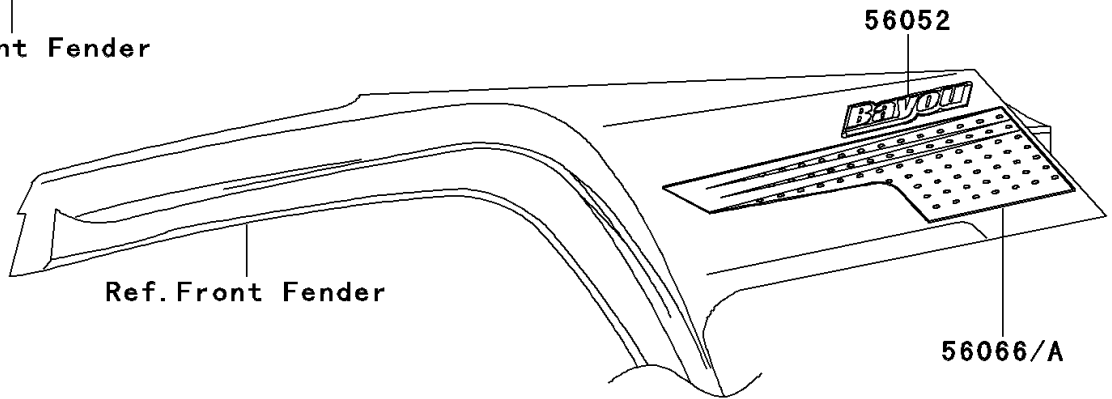

2004 Bayou 250 PARTS DIAGRAM

Decals(Red)(KLF250-A2)

F2861B

2004 Bayou 250 PARTS LIST

Decals(Red)(KLF250-A2)

ITEM NAME	PART NUMBER	QUANTITY
EMBLEM,KAWASAKI (Ref # 56014)	56014-1409	2
MARK,FR FENDER,BAYOU (Ref # 56052)	56052-0118	2
MARK,RR FENDER,250 (Ref # 56052A)	56052-0147	2
MARK,FR FENDER,KAWASAKI (Ref # 56052B)	56052-1504	1
MARK,FRONT GUARD,KAWASAKI (Ref # 56052C)	56052-1682	1
PATTERN,FR FENDER,LH (Ref # 56066)	56066-0296	1
PATTERN,FR FENDER,RH (Ref # 56066A)	56066-0297	1