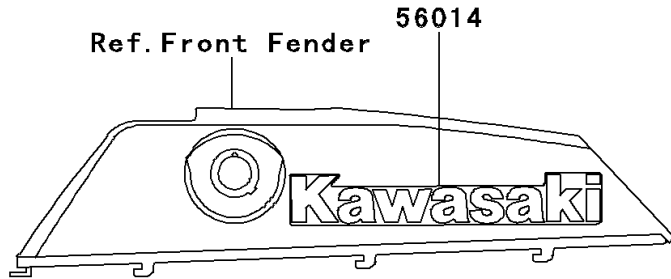

2004 Bayou 250 PARTS DIAGRAM

Decals(Red)(KLF250-A2)

F2861B

2004 Bayou 250 PARTS LIST

Decals(Red)(KLF250-A2)

ITEM NAME	PART NUMBER	QUANTITY
EMBLEM,KAWASAKI (Ref # 56014)	56014-1409	2
MARK,FR FENDER,BAYOU (Ref # 56052)	56052-0118	2
MARK,RR FENDER,250 (Ref # 56052A)	56052-0147	2
MARK,FR FENDER,KAWASAKI (Ref # 56052B)	56052-1504	1
MARK,FRONT GUARD,KAWASAKI (Ref # 56052C)	56052-1682	1
PATTERN,FR FENDER,LH (Ref # 56066)	56066-0296	1
PATTERN,FR FENDER,RH (Ref # 56066A)	56066-0297	1