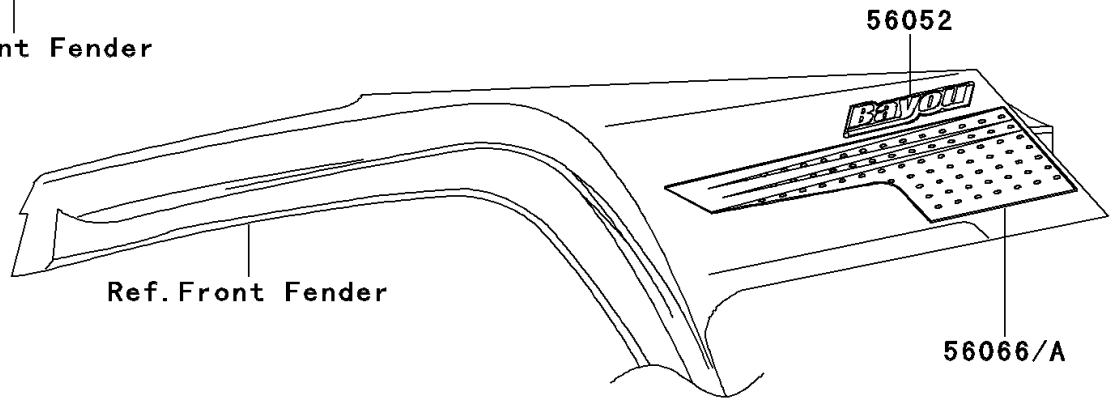

2004 Bayou 250 PARTS DIAGRAM

Decals(Red)(KLF250-A2)

F2861B

2004 Bayou 250 PARTS LIST

Decals(Red)(KLF250-A2)

ITEM NAME	PART NUMBER	QUANTITY
EMBLEM,KAWASAKI (Ref # 56014)	56014-1409	2
MARK,FR FENDER,BAYOU (Ref # 56052)	56052-0118	2
MARK,RR FENDER,250 (Ref # 56052A)	56052-0147	2
MARK,FR FENDER,KAWASAKI (Ref # 56052B)	56052-1504	1
MARK,FRONT GUARD,KAWASAKI (Ref # 56052C)	56052-1682	1
PATTERN,FR FENDER,LH (Ref # 56066)	56066-0296	1
PATTERN,FR FENDER,RH (Ref # 56066A)	56066-0297	1