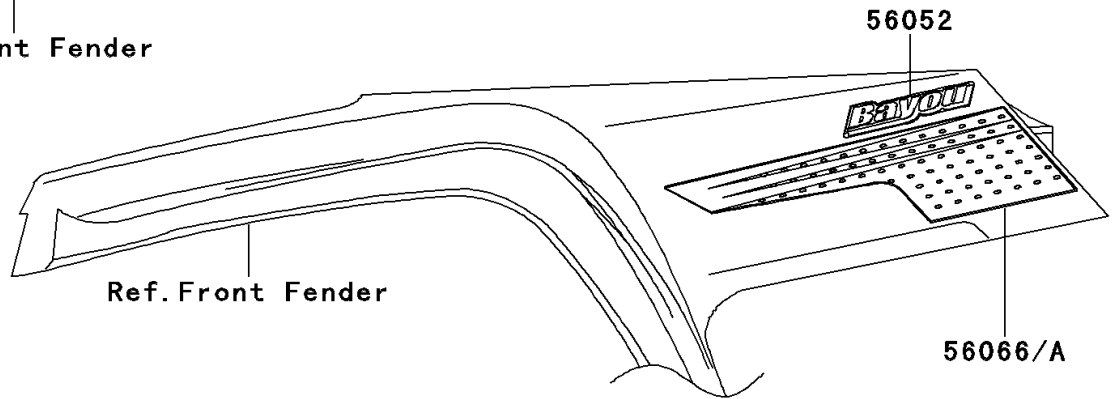

2004 Bayou 250 PARTS DIAGRAM

Decals(Green)(KLF250-A2)

F2861C

2004 Bayou 250 PARTS LIST

Decals(Green)(KLF250-A2)

ITEM NAME	PART NUMBER	QUANTITY
EMBLEM,KAWASAKI (Ref # 56014)	56014-1368	2
MARK,FR FENDER,BAYOU (Ref # 56052)	56052-0117	2
MARK,RR FENDER,250 (Ref # 56052A)	56052-0146	2
MARK,FR FENDER,KAWASAKI (Ref # 56052B)	56052-1504	1
MARK,FRONT GUARD,KAWASAKI (Ref # 56052C)	56052-1682	1
PATTERN,FR FENDER,LH (Ref # 56066)	56066-0294	1
PATTERN,FR FENDER,RH (Ref # 56066A)	56066-0295	1