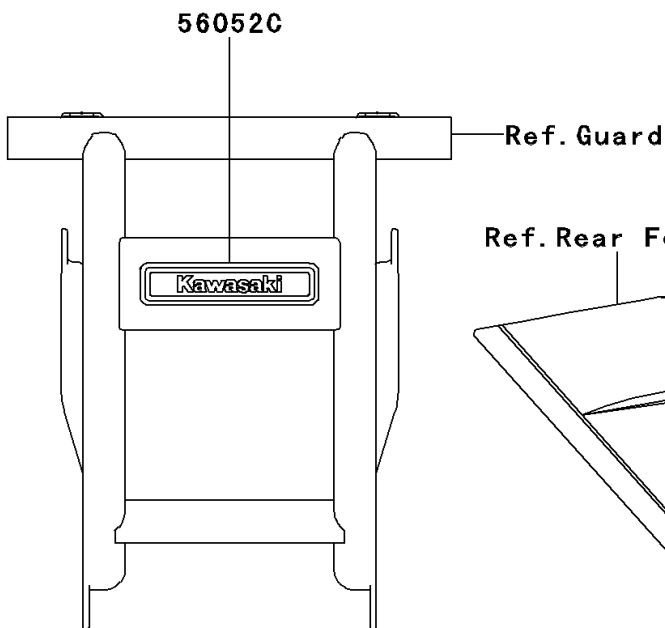

2004 Bayou 250 PARTS DIAGRAM

Decals(Green)(KLF250-A2)

F2861C

2004 Bayou 250 PARTS LIST

Decals(Green)(KLF250-A2)

ITEM NAME	PART NUMBER	QUANTITY
EMBLEM,KAWASAKI (Ref # 56014)	56014-1368	2
MARK,FR FENDER,BAYOU (Ref # 56052)	56052-0117	2
MARK,RR FENDER,250 (Ref # 56052A)	56052-0146	2
MARK,FR FENDER,KAWASAKI (Ref # 56052B)	56052-1504	1
MARK,FRONT GUARD,KAWASAKI (Ref # 56052C)	56052-1682	1
PATTERN,FR FENDER,LH (Ref # 56066)	56066-0294	1
PATTERN,FR FENDER,RH (Ref # 56066A)	56066-0295	1