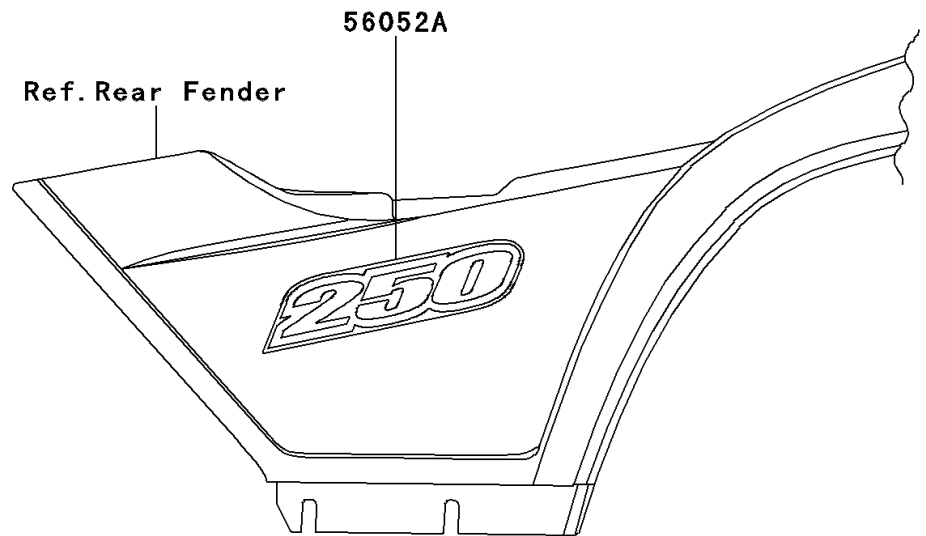

2004 Bayou 250 PARTS DIAGRAM

Decals(Green)(KLF250-A2)

F2861C

2004 Bayou 250 PARTS LIST

Decals(Green)(KLF250-A2)

ITEM NAME	PART NUMBER	QUANTITY
EMBLEM,KAWASAKI (Ref # 56014)	56014-1368	2
MARK,FR FENDER,BAYOU (Ref # 56052)	56052-0117	2
MARK,RR FENDER,250 (Ref # 56052A)	56052-0146	2
MARK,FR FENDER,KAWASAKI (Ref # 56052B)	56052-1504	1
MARK,FRONT GUARD,KAWASAKI (Ref # 56052C)	56052-1682	1
PATTERN,FR FENDER,LH (Ref # 56066)	56066-0294	1
PATTERN,FR FENDER,RH (Ref # 56066A)	56066-0295	1