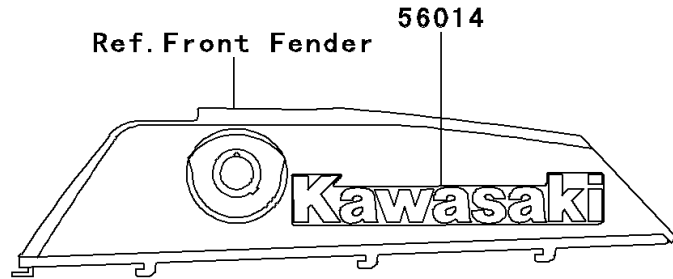

# 2005 Bayou 250 PARTS DIAGRAM

Decals(Green)(KLF250-A3)

F2861E