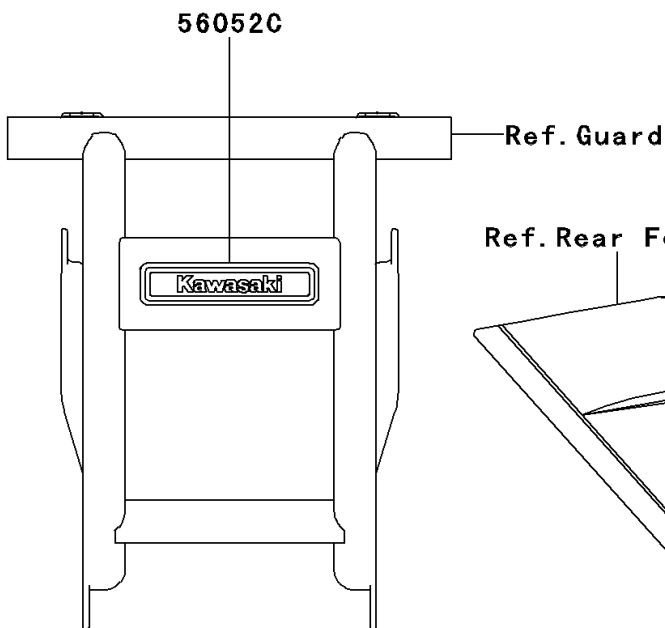

# 2005 Bayou 250 PARTS DIAGRAM

Decals(Green)(KLF250-A3)

F2861E

## 2005 Bayou 250 PARTS LIST

Decals(Green)(KLF250-A3)

ITEM NAME	PART NUMBER	QUANTITY
EMBLEM,KAWASAKI (Ref # 56014)	56014-1368	2
MARK,RR FENDER,250 (Ref # 56052)	56052-0146	2
MARK,FR FENDER,BAYOU (Ref # 56052A)	56052-0391	2
MARK,FR FENDER,KAWASAKI (Ref # 56052B)	56052-0449	1
MARK,FRONT GUARD,KAWASAKI (Ref # 56052C)	56052-1682	1
PATTERN,FR FENDER,LH (Ref # 56066)	56066-1043	1
PATTERN,FR FENDER,RH (Ref # 56066A)	56066-1044	1