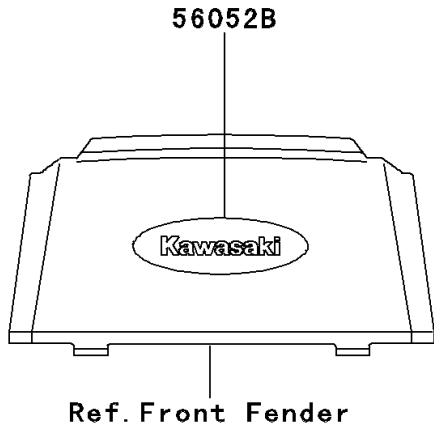

# 2005 Bayou 250 PARTS DIAGRAM

Decals(Green)(KLF250-A3)

F2861E

## 2005 Bayou 250 PARTS LIST

Decals(Green)(KLF250-A3)

ITEM NAME	PART NUMBER	QUANTITY
EMBLEM,KAWASAKI (Ref # 56014)	56014-1368	2
MARK,RR FENDER,250 (Ref # 56052)	56052-0146	2
MARK,FR FENDER,BAYOU (Ref # 56052A)	56052-0391	2
MARK,FR FENDER,KAWASAKI (Ref # 56052B)	56052-0449	1
MARK,FRONT GUARD,KAWASAKI (Ref # 56052C)	56052-1682	1
PATTERN,FR FENDER,LH (Ref # 56066)	56066-1043	1
PATTERN,FR FENDER,RH (Ref # 56066A)	56066-1044	1