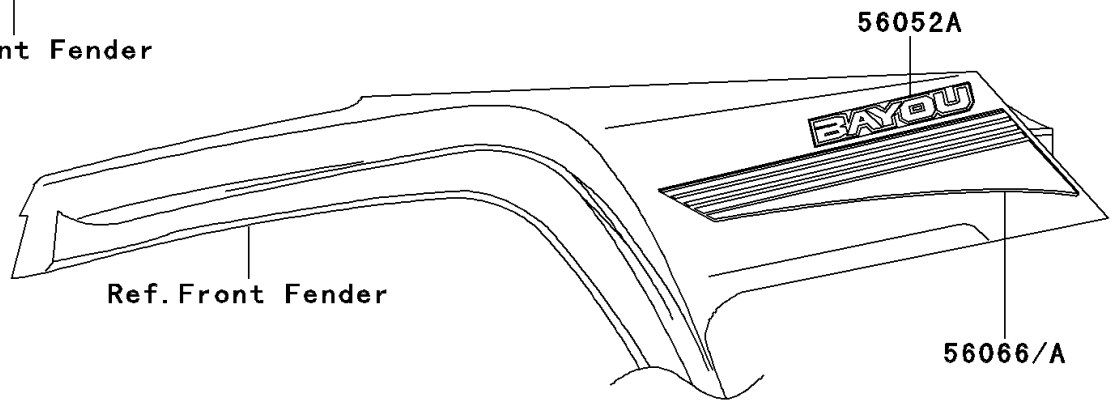

# 2005 Bayou 250 PARTS DIAGRAM

Decals(Green)(KLF250-A3)

F2861E