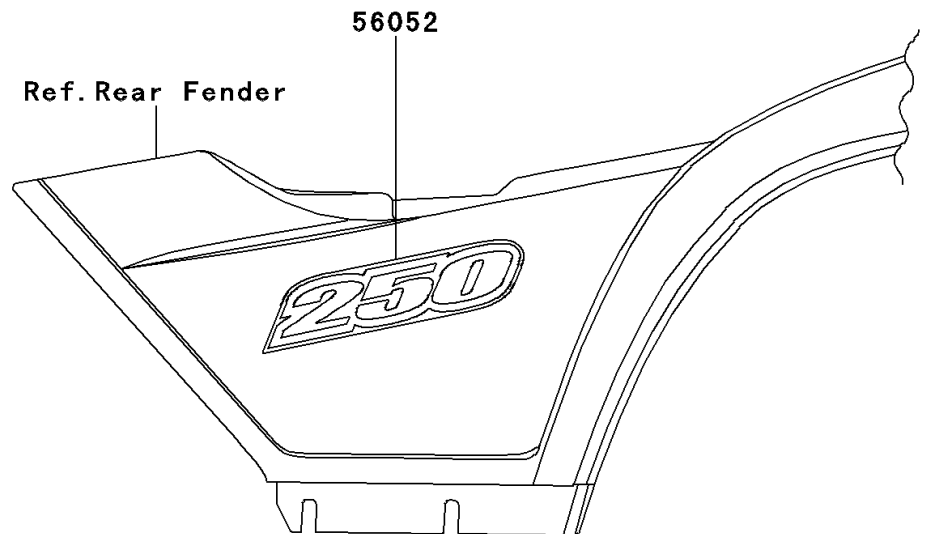

# 2005 Bayou 250 PARTS DIAGRAM

Decals(Green)(KLF250-A3)

F2861E