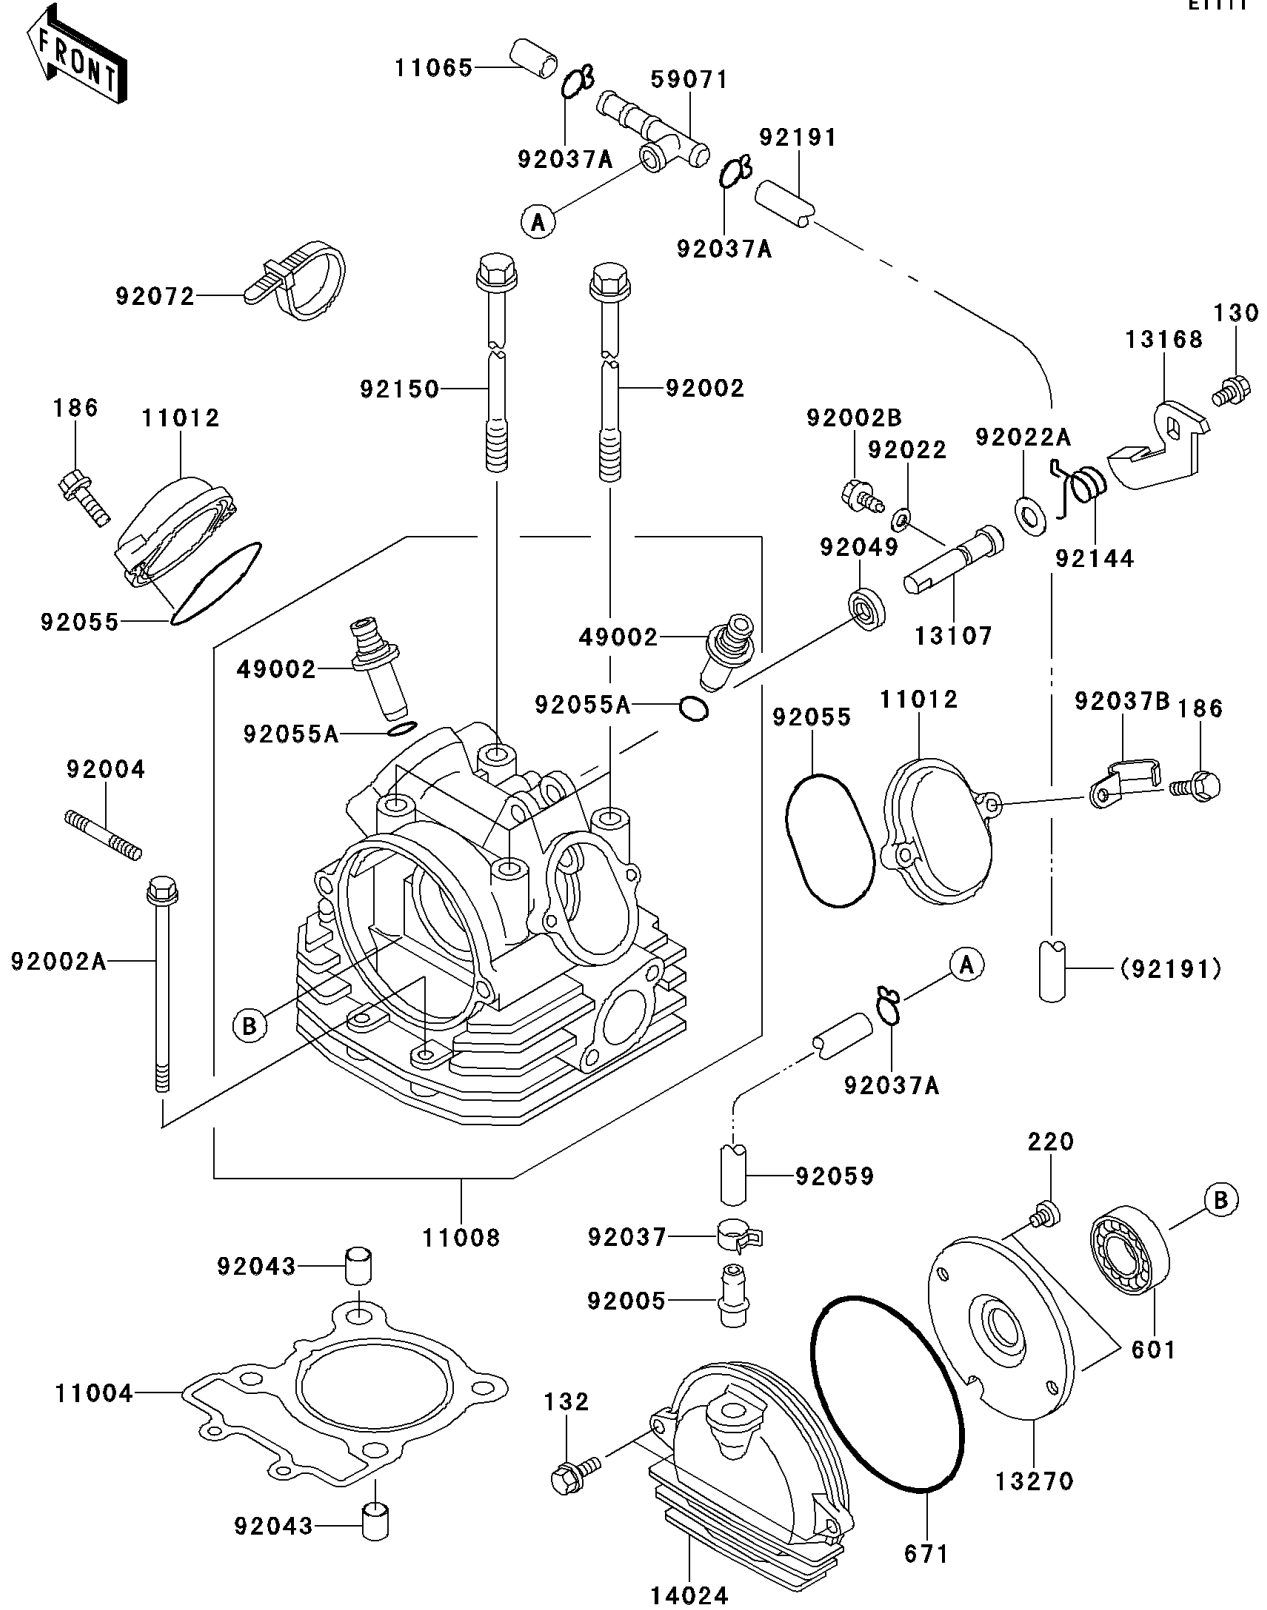

2010 Bayou® 250 PARTS DIAGRAM

Cylinder Head

E1111

2010 Bayou® 250 PARTS LIST

Cylinder Head

ITEM NAME	PART NUMBER	QUANTITY
BOLT-FLANGED,6X10 (Ref # 130)	130BD0610	1
BOLT-FLANGED-SMALL,6X16 (Ref # 132)	132BD0616	2
BOLT-UPSET-WP,6X25 (Ref # 186)	186BA0625	4
SCREW-PAN-CROS,6X8 (Ref # 220)	220AA0608	2
BEARING-BALL (Ref # 601)	601A6004ZZ	1
O RING,95MM (Ref # 671)	671B2595	1
GASKET-HEAD (Ref # 11004)	11004-1375	1
HEAD-COMP-CYLINDER (Ref # 11008)	11008-1197	1
CAP,ROCKER ARM (Ref # 11012)	11012-1486	2
CAP (Ref # 11065)	11065-1075	1
SHAFT,DECOMPRESSOR (Ref # 13107)	13107-1209	1
LEVER,DECOMPRESSOR (Ref # 13168)	13168-1353	1
PLATE (Ref # 13270)	13270-1960	1
COVER,CAMSHAFT (Ref # 14024)	14024-1485	1
GUIDE-VALVE (Ref # 49002)	49002-1079	AR
JOINT (Ref # 59071)	59071-1124	1
BOLT,10X228 (Ref # 92002)	92002-1960	3
BOLT,6X113 (Ref # 92002A)	92002-1961	2
BOLT,FLANGED-SMALL,6X8.1X2.5 (Ref # 92002B)	92002-1962	1
STUD,6X30 (Ref # 92004)	92004-1128	2
FITTING,BREATHER PIPE (Ref # 92005)	92005-1161	1
WASHER,6.1X12X1 (Ref # 92022)	92022-077	1
WASHER,10.2X20X0.5 (Ref # 92022A)	92022-1649	1
CLAMP,HOSE CLIP (Ref # 92037)	92037-1181	1
CLAMP,FUEL TUBE (Ref # 92037A)	92037-1271	3
CLAMP (Ref # 92037B)	92037-1939	1
PIN,10.1X12X14 (Ref # 92043)	92043-4009	2
SEAL-OIL,10X20X5 (Ref # 92049)	92049-1542	1
RING-O,53.5X2.6 (Ref # 92055)	92055-112	2

2010 Bayou® 250 PARTS LIST

Cylinder Head

ITEM NAME	PART NUMBER	QUANTITY
RING-O,10.3X1.2 (Ref # 92055A)	92055-1177	2
TUBE,9X12X148 (Ref # 92059)	92059-1848	1
BAND,L=149 (Ref # 92072)	92072-031	1
SPRING,DECOMPRESSOR (Ref # 92144)	92144-1154	1
BOLT,FLANGED,10X228 (Ref # 92150)	92150-1107	1
TUBE,9X12X380 (Ref # 92191)	92191-1169	1