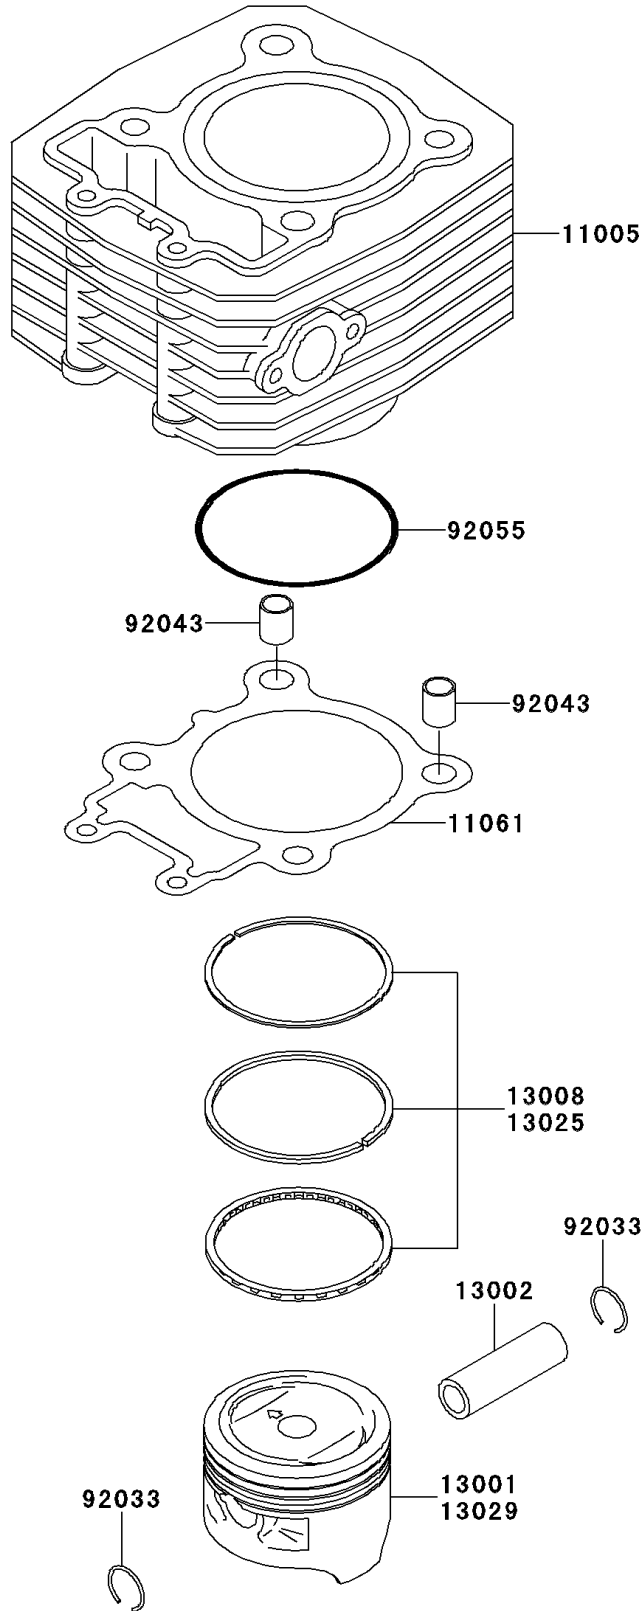

2010 Bayou® 250 PARTS DIAGRAM

Cylinder/Piston(s)

E1120

2010 Bayou® 250 PARTS LIST

Cylinder/Piston(s)

ITEM NAME	PART NUMBER	QUANTITY
CYLINDER-ENGINE (Ref # 11005)	11005-1965	1
GASKET,CYLINDER BASE (Ref # 11061)	11061-1104	1
PISTON-ENGINE,STD (Ref # 13001)	13001-1663	1
PIN-PISTON (Ref # 13002)	13002-1004	1
RING-SET-PISTON,STD (Ref # 13008)	13008-1209	1
RING-SET-PISTON L,O/S 0.50 (Ref # 13025)	13025-0003	1
PISTON-ENGINE L,O/S 0.50 (Ref # 13029)	13029-0003	1
RING-SNAP,PISTON PIN (Ref # 92033)	92033-1161	2
PIN,10.1X12X14 (Ref # 92043)	92043-4009	2
RING-O,70.2X74.0X1.90 (Ref # 92055)	92055-1672	1