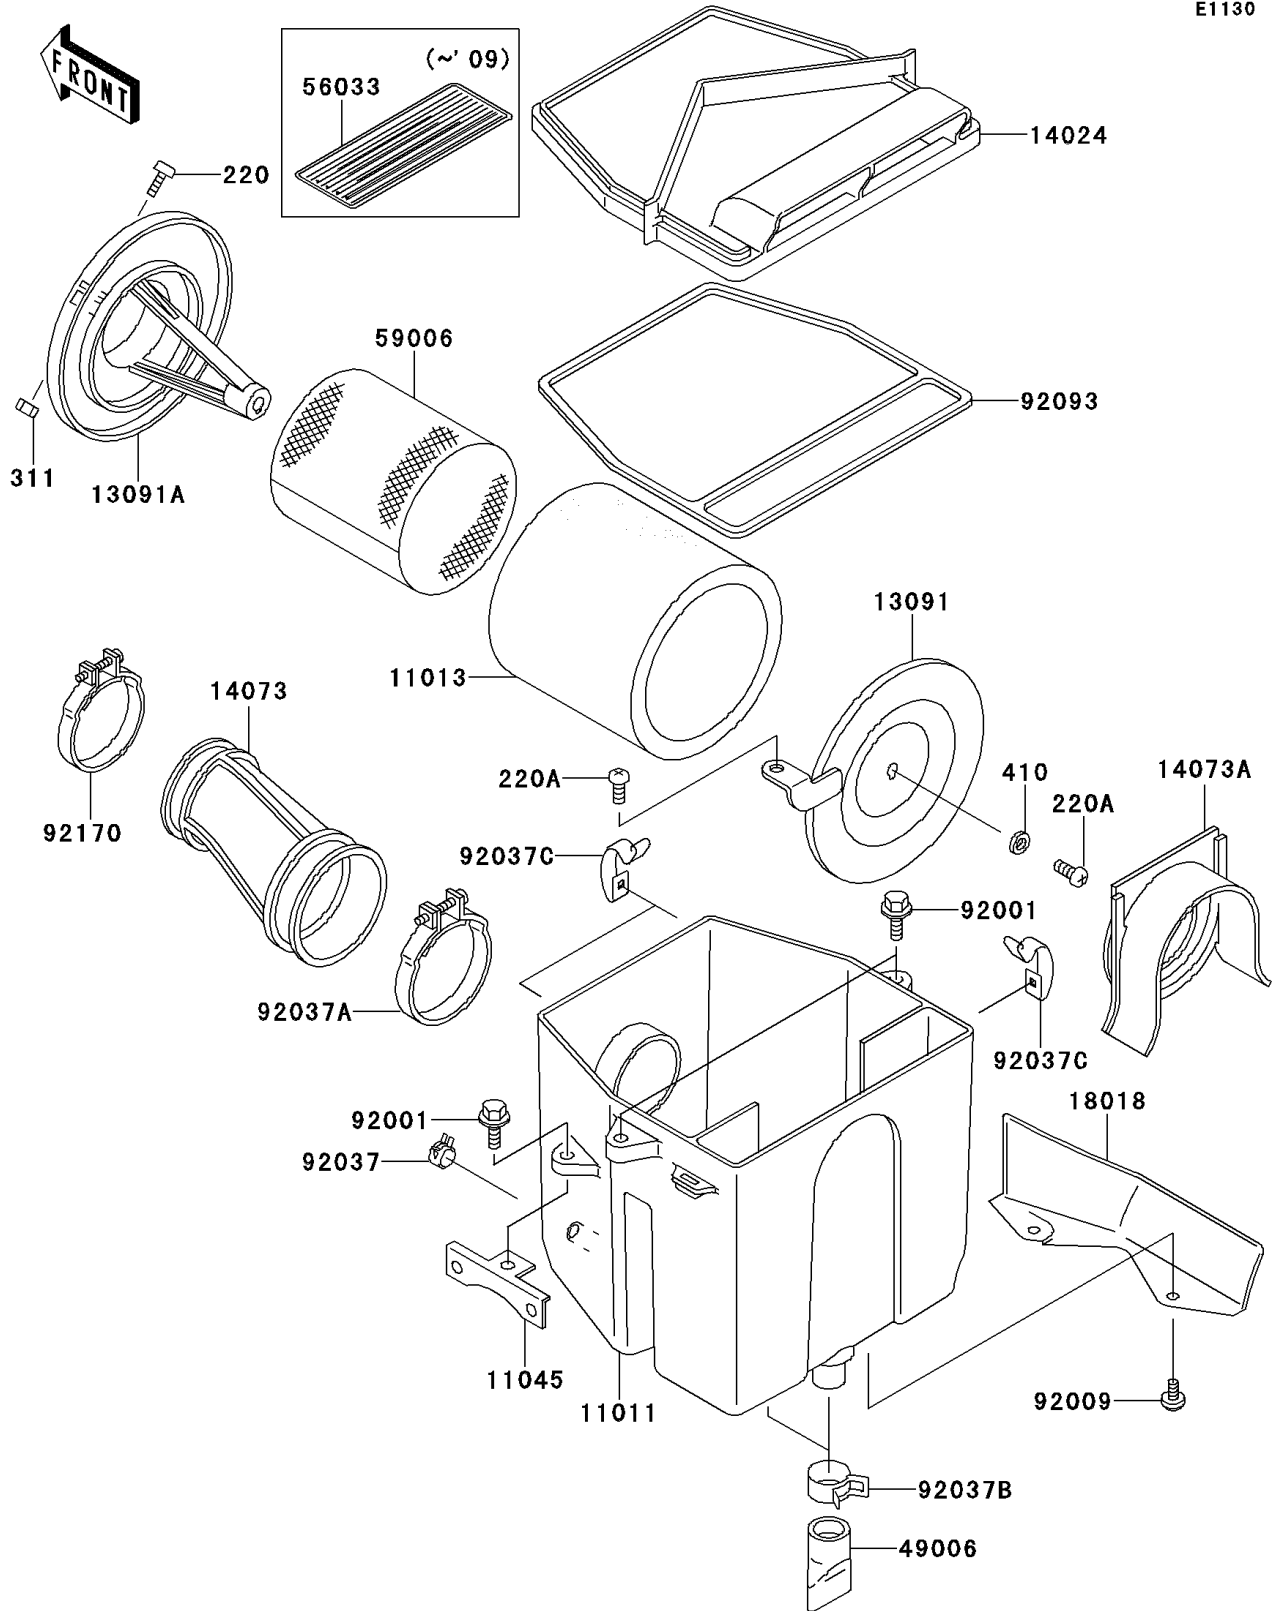

2006 Bayou 250 PARTS DIAGRAM

Air Cleaner

E1130

2006 Bayou 250 PARTS LIST

Air Cleaner

ITEM NAME	PART NUMBER	QUANTITY
SCREW-PAN-CROS,5X16 (Ref # 220)	220AA0516	1
SCREW-PAN-CROSS,6X14 (Ref # 220A)	220AA0614	2
NUT-HEX (Ref # 311)	311AA0500	1
WASHER-PLAIN-SMALL (Ref # 410)	410AA0600	1
CASE-AIR FILTER (Ref # 11011)	11011-1521	1
ELEMENT-AIR FILTER (Ref # 11013)	11013-1275	1
BRACKET,REGULATOR (Ref # 11045)	11045-1786	1
HOLDER,ELEMENT (Ref # 13091)	13091-1488	1
HOLDER,ELEMENT (Ref # 13091A)	13091-1510	1
COVER,AIR FILTER (Ref # 14024)	14024-1489	1
DUCT,CARBURETOR (Ref # 14073)	14073-1312	1
DUCT,AIR FILTER (Ref # 14073A)	14073-1313	1
PLATE-HEAT GUARD (Ref # 18018)	18018-1077	1
BOOT (Ref # 49006)	49006-1199	2
LABEL-MANUAL,MAINTENANCE (Ref # 56033)	56033-1079	1
ARRESTER-FLAME (Ref # 59006)	59006-1052	1
BOLT,WP,6X20 (Ref # 92001)	92001-1460	3
SCREW,TAPPING,5X10 (Ref # 92009)	92009-1332	2
CLAMP,HOSE CLIP (Ref # 92037)	92037-1181	1
CLAMP,57MM,BLACK (Ref # 92037A)	92037-1452	1
CLAMP,HOSE CLIP (Ref # 92037B)	92037-1460	2
CLAMP,AIR FILTER (Ref # 92037C)	92037-1783	4
SEAL,AIR FILTER (Ref # 92093)	92093-1241	1
CLAMP (Ref # 92170)	92170-1006	1