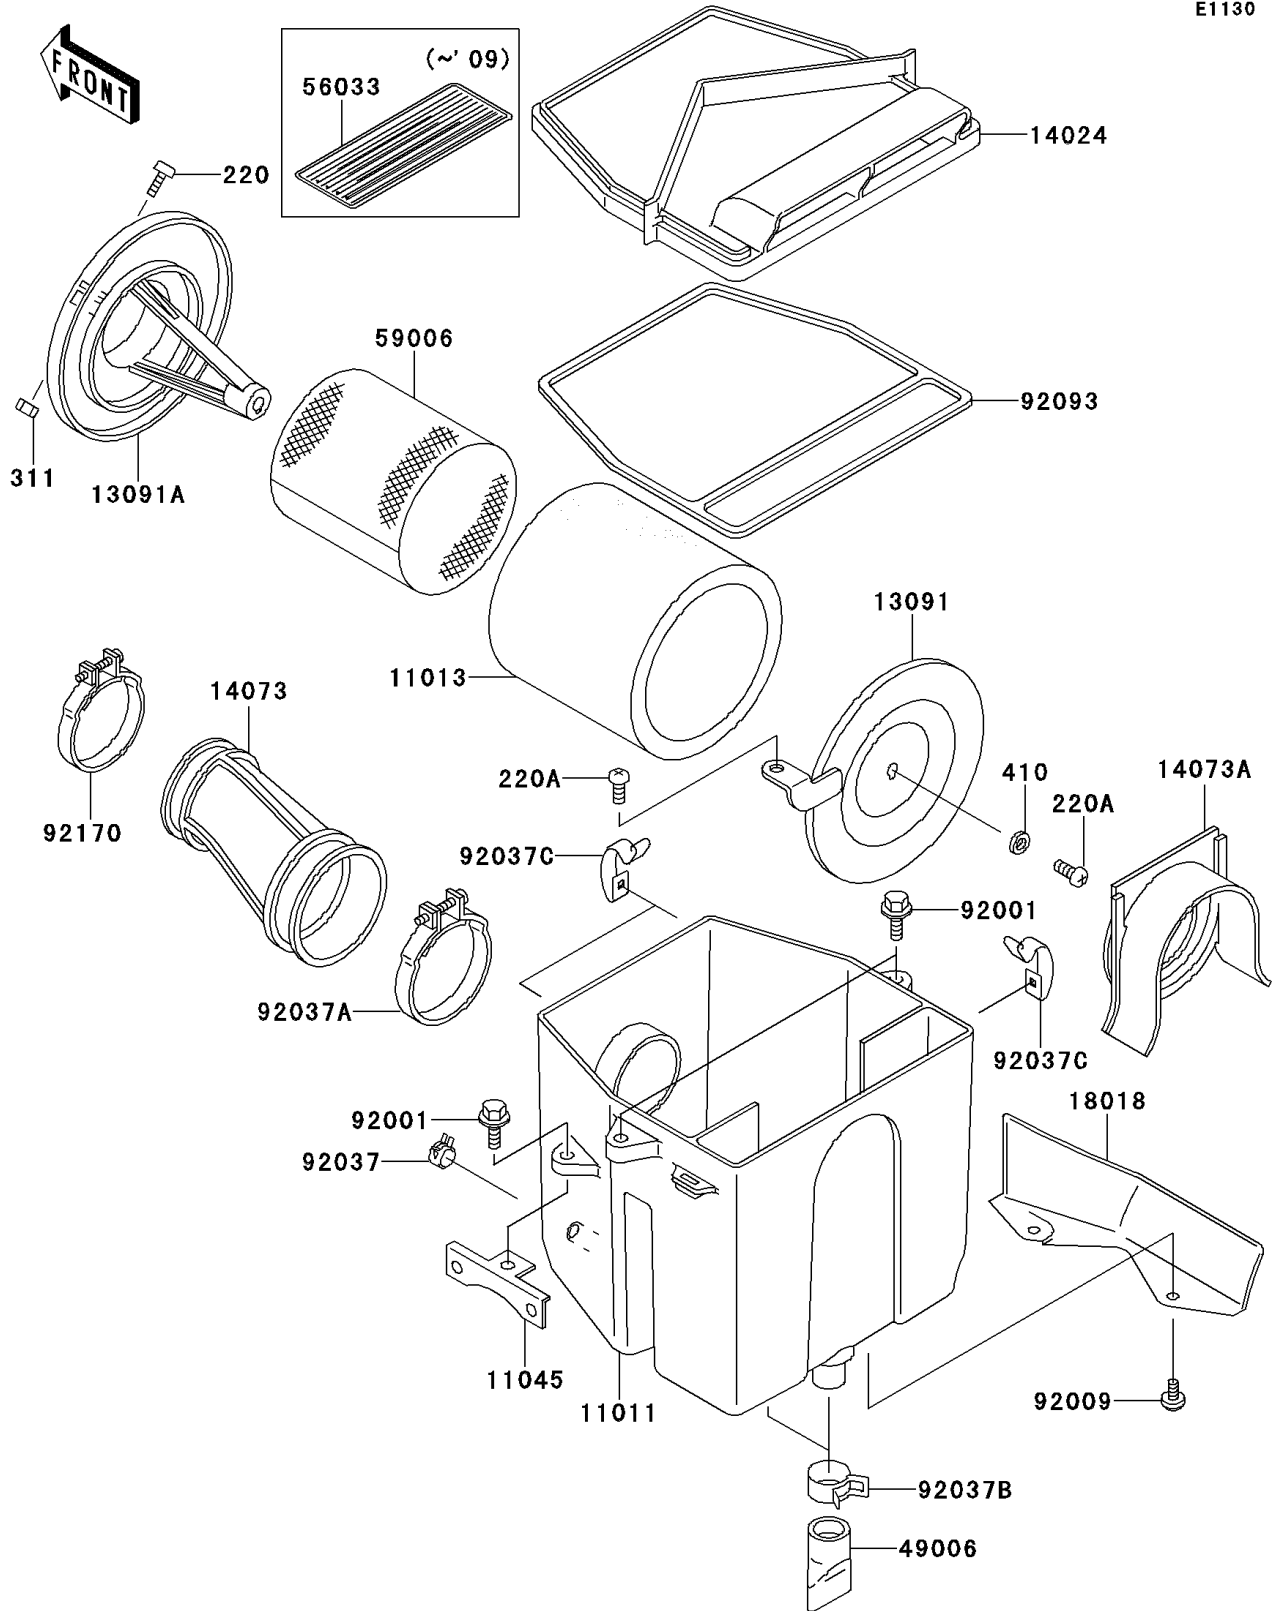

2008 Bayou® 250 PARTS DIAGRAM

Air Cleaner

E1130

2008 Bayou® 250 PARTS LIST

Air Cleaner

ITEM NAME	PART NUMBER	QUANTITY
SCREW-PAN-CROS,5X16 (Ref # 220)	220AA0516	1
SCREW-PAN-CROSS,6X14 (Ref # 220A)	220AA0614	2
NUT-HEX (Ref # 311)	311AA0500	1
WASHER-PLAIN-SMALL (Ref # 410)	410AA0600	1
CASE-AIR FILTER (Ref # 11011)	11011-1521	1
ELEMENT-AIR FILTER (Ref # 11013)	11013-1275	1
BRACKET,REGULATOR (Ref # 11045)	11045-1786	1
HOLDER,ELEMENT (Ref # 13091)	13091-1488	1
HOLDER,ELEMENT (Ref # 13091A)	13091-1510	1
COVER,AIR FILTER (Ref # 14024)	14024-1489	1
DUCT,CARBURETOR (Ref # 14073)	14073-1312	1
DUCT,AIR FILTER (Ref # 14073A)	14073-1313	1
PLATE-HEAT GUARD (Ref # 18018)	18018-1077	1
BOOT (Ref # 49006)	49006-1199	2
LABEL-MANUAL,MAINTENANCE (Ref # 56033)	56033-1079	1
ARRESTER-FLAME (Ref # 59006)	59006-1052	1
BOLT,WP,6X20 (Ref # 92001)	92001-1460	3
SCREW,TAPPING,5X10 (Ref # 92009)	92009-1332	2
CLAMP,HOSE CLIP (Ref # 92037)	92037-1181	1
CLAMP,57MM,BLACK (Ref # 92037A)	92037-1452	1
CLAMP,HOSE CLIP (Ref # 92037B)	92037-1460	2
CLAMP,AIR FILTER (Ref # 92037C)	92037-1783	4
SEAL,AIR FILTER (Ref # 92093)	92093-1241	1
CLAMP (Ref # 92170)	92170-1006	1