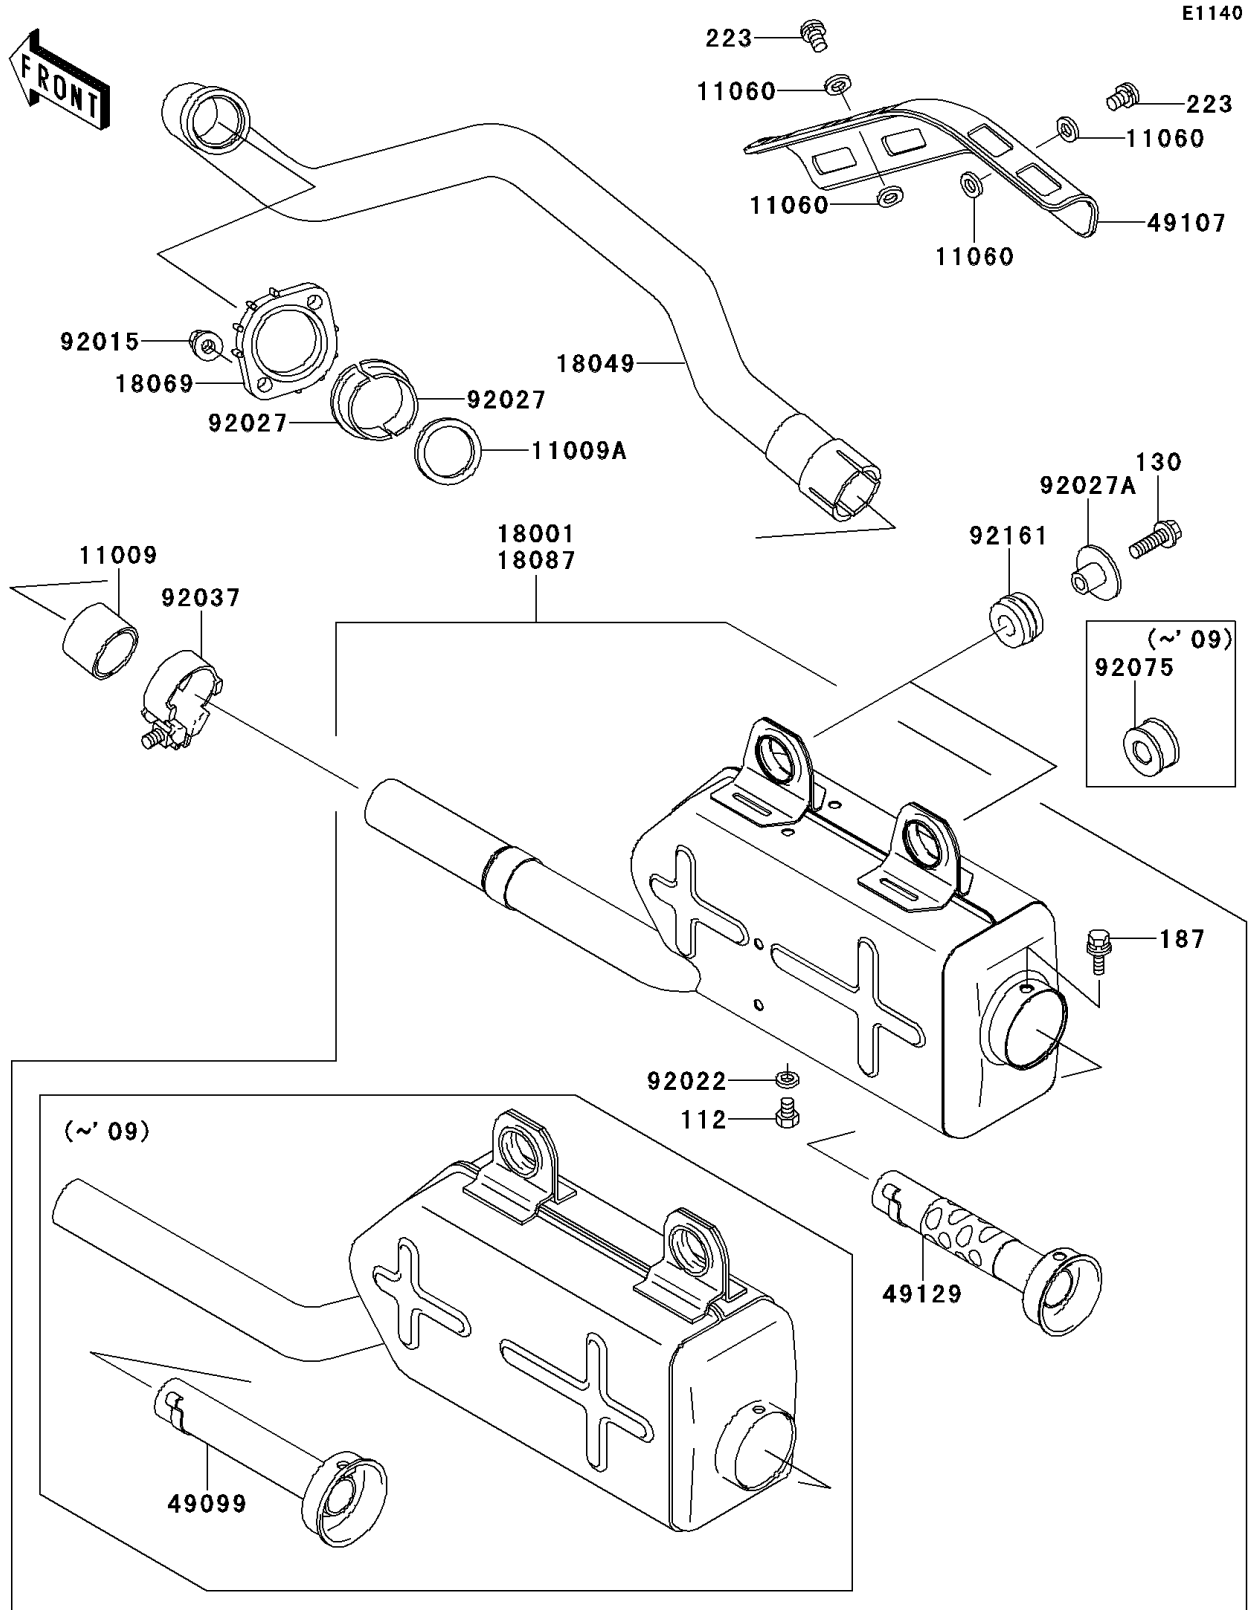

2006 Bayou 250 PARTS DIAGRAM

Muffler(s)

2006 Bayou 250 PARTS LIST

Muffler(s)

ITEM NAME	PART NUMBER	QUANTITY
BOLT-UPSET,6X8 (Ref # 112)	112AA0608	1
BOLT-FLANGED,8X30 (Ref # 130)	130BB0830	2
BOLT-UPSET-WSP,6X12 (Ref # 187)	187AA0612	1
SCREW-PAN-WS-CROS,6X10 (Ref # 223)	223AB0610	2
GASKET,EXHAUST PIPE CONNECTING (Ref # 11009)	11009-1718	1
GASKET,EXHAUST PIPE HOLDER (Ref # 11009A)	11009-1866	1
GASKET,6.2X11.5X1.5 (Ref # 11060)	11060-1109	4
MUFFLER (Ref # 18001)	18001-1667	1
PIPE-EXHAUST (Ref # 18049)	18049-1415	1
HOLDER-EXHAUST PIPE (Ref # 18069)	18069-1078	1
BAFFLE-PIPE MUFFLER (Ref # 49099)	49099-1249	1
COVER-EXHAUST PIPE (Ref # 49107)	49107-1074	1
NUT,6MM (Ref # 92015)	92015-1365	2
WASHER,6.2X11X1 (Ref # 92022)	92022-304	1
COLLAR,L=14.5 (Ref # 92027)	92027-1142	2
COLLAR,MUFFLER (Ref # 92027A)	92027-1981	2
CLAMP (Ref # 92037)	92037-1956	1
DAMPER,MUFFLER (Ref # 92075)	92075-1809	2