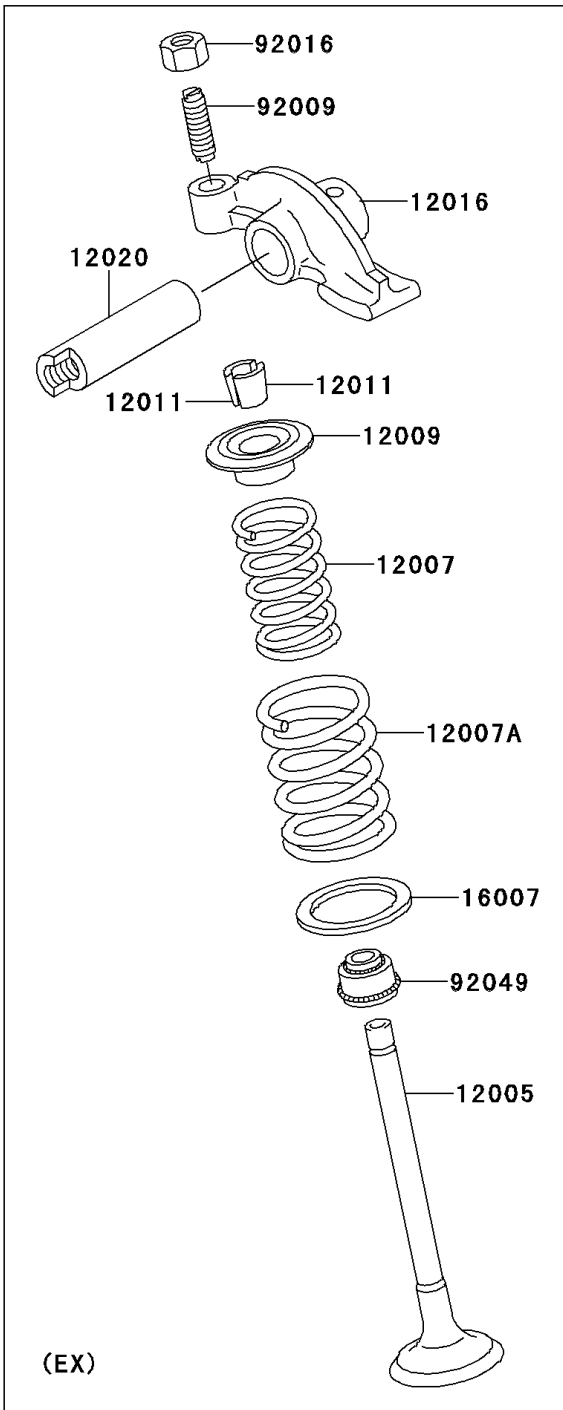

2010 Bayou® 250 PARTS DIAGRAM

Valve(s)

E1210

2010 Bayou® 250 PARTS LIST

Valve(s)

ITEM NAME	PART NUMBER	QUANTITY
VALVE-INTAKE (Ref # 12004)	12004-1082	1
VALVE-EXHAUST (Ref # 12005)	12005-1093	1
SPRING-ENGINE VALVE,INNER (Ref # 12007)	12007-1001	2
SPRING-ENGINE VALVE,OUTER (Ref # 12007A)	12007-1002	2
RETAINER-VALVE SPRING (Ref # 12009)	12009-1001	2
COLLET (Ref # 12011)	12011-1003	4
ARM-ROCKER (Ref # 12016)	12016-1099	2
SHAFT-ROCKER (Ref # 12020)	12020-1053	2
SEAT-SPRING (Ref # 16007)	16007-1106	2
SCREW,6MM (Ref # 92009)	92009-1032	2
NUT,6MM (Ref # 92016)	92016-061	2
SEAL-OIL,RVC2-5.5X8.5X8.3 (Ref # 92049)	92049-1062	2