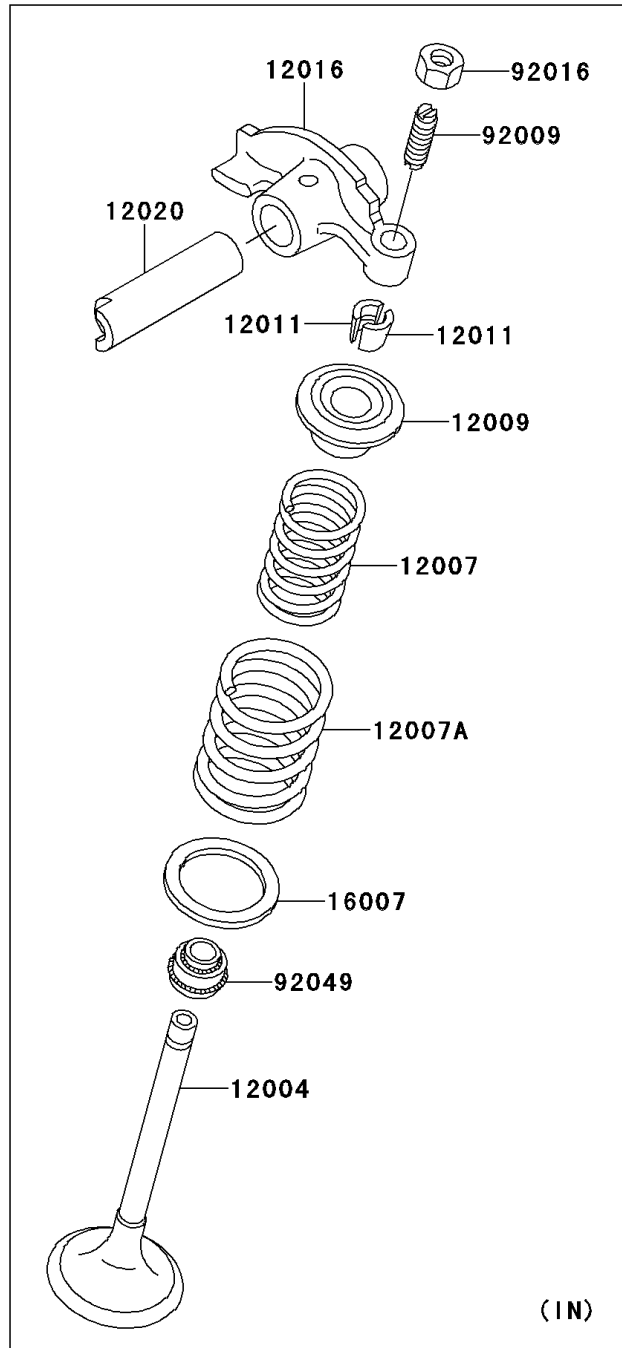

2010 Bayou® 250 PARTS DIAGRAM

Valve(s)

E1210

2010 Bayou® 250 PARTS LIST

Valve(s)

ITEM NAME	PART NUMBER	QUANTITY
VALVE-INTAKE (Ref # 12004)	12004-1082	1
VALVE-EXHAUST (Ref # 12005)	12005-1093	1
SPRING-ENGINE VALVE,INNER (Ref # 12007)	12007-1001	2
SPRING-ENGINE VALVE,OUTER (Ref # 12007A)	12007-1002	2
RETAINER-VALVE SPRING (Ref # 12009)	12009-1001	2
COLLET (Ref # 12011)	12011-1003	4
ARM-ROCKER (Ref # 12016)	12016-1099	2
SHAFT-ROCKER (Ref # 12020)	12020-1053	2
SEAT-SPRING (Ref # 16007)	16007-1106	2
SCREW,6MM (Ref # 92009)	92009-1032	2
NUT,6MM (Ref # 92016)	92016-061	2
SEAL-OIL,RVC2-5.5X8.5X8.3 (Ref # 92049)	92049-1062	2