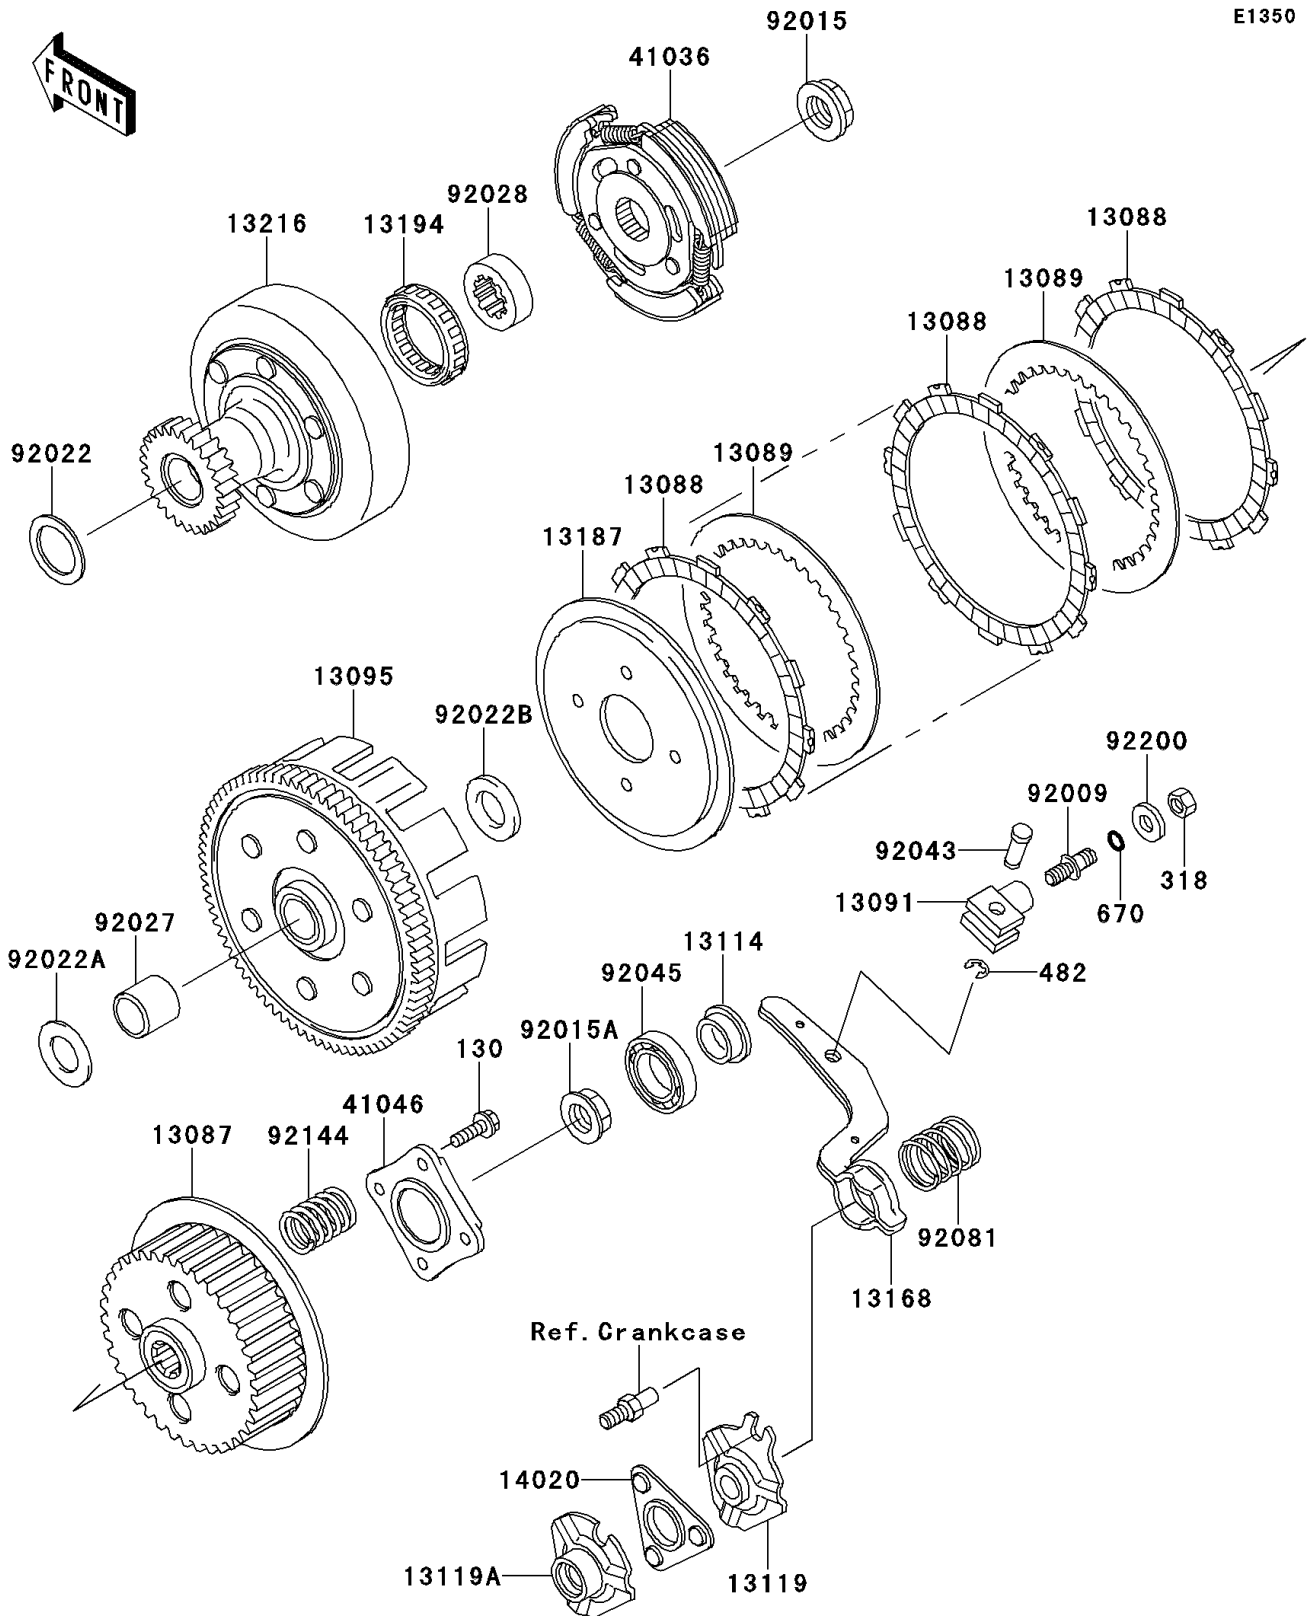

2010 Bayou® 250 PARTS DIAGRAM

Clutch

E1350

2010 Bayou® 250 PARTS LIST

Clutch

ITEM NAME	PART NUMBER	QUANTITY
BOLT-FLANGED,6X20 (Ref # 130)	130CA0620	4
NUT-HEX-SMALL,8MM (Ref # 318)	318AA0800	1
CIRCLIP-TYPE-E,6MM (Ref # 482)	482J6000	1
O RING,8MM (Ref # 670)	670B1508	1
HUB-CLUTCH (Ref # 13087)	13087-1089	1
PLATE-FRICTION (Ref # 13088)	13088-1068	5
PLATE-CLUTCH (Ref # 13089)	13089-1076	4
HOLDER,CLUTCH RELEASE (Ref # 13091)	13091-1341	1
HOUSING-COMP-CLUTCH (Ref # 13095)	13095-0005	1
PUSHER-CLUTCH (Ref # 13114)	13114-1057	1
CAM-RELEASE (Ref # 13119)	13119-1074	1
CAM-RELEASE (Ref # 13119A)	13119-1077	1
LEVER (Ref # 13168)	13168-1354	1
PLATE-CLUTCH OPERATING (Ref # 13187)	13187-1061	1
CLUTCH-ONEWAY (Ref # 13194)	13194-1055	1
GEAR-COMP,CLUTCH (Ref # 13216)	13216-1120	1
RETAINER,CLUTCH RELEASE (Ref # 14020)	14020-1093	1
HUB-ASSY,CLUTCH (Ref # 41036)	41036-0003	1
HOUSING-BEARING (Ref # 41046)	41046-1082	1
SCREW,CLUTCH RELEASE (Ref # 92009)	92009-1303	1
NUT,18MM (Ref # 92015)	92015-1512	1
NUT,16MM (Ref # 92015A)	92015-1581	1
WASHER,28.1X34X1.0 (Ref # 92022)	92022-1731	1
WASHER,20.2X36X2 (Ref # 92022A)	92022-1880	1
WASHER,20.2X35X4 (Ref # 92022B)	92022-1881	1
COLLAR,20X25X21 (Ref # 92027)	92027-1798	1
BUSHING,CLUTCH,FR (Ref # 92028)	92028-1370	1
PIN,CLUTCH RELEASE (Ref # 92043)	92043-1230	1
BEARING-BALL (Ref # 92045)	92045-1202	1

2010 Bayou® 250 PARTS LIST

Clutch

ITEM NAME	PART NUMBER	QUANTITY
SPRING (Ref # 92081)	92081-1681	1
SPRING,CLUTCH (Ref # 92144)	92144-1160	4
WASHER,8.5X18X2.3 (Ref # 92200)	92200-1213	1