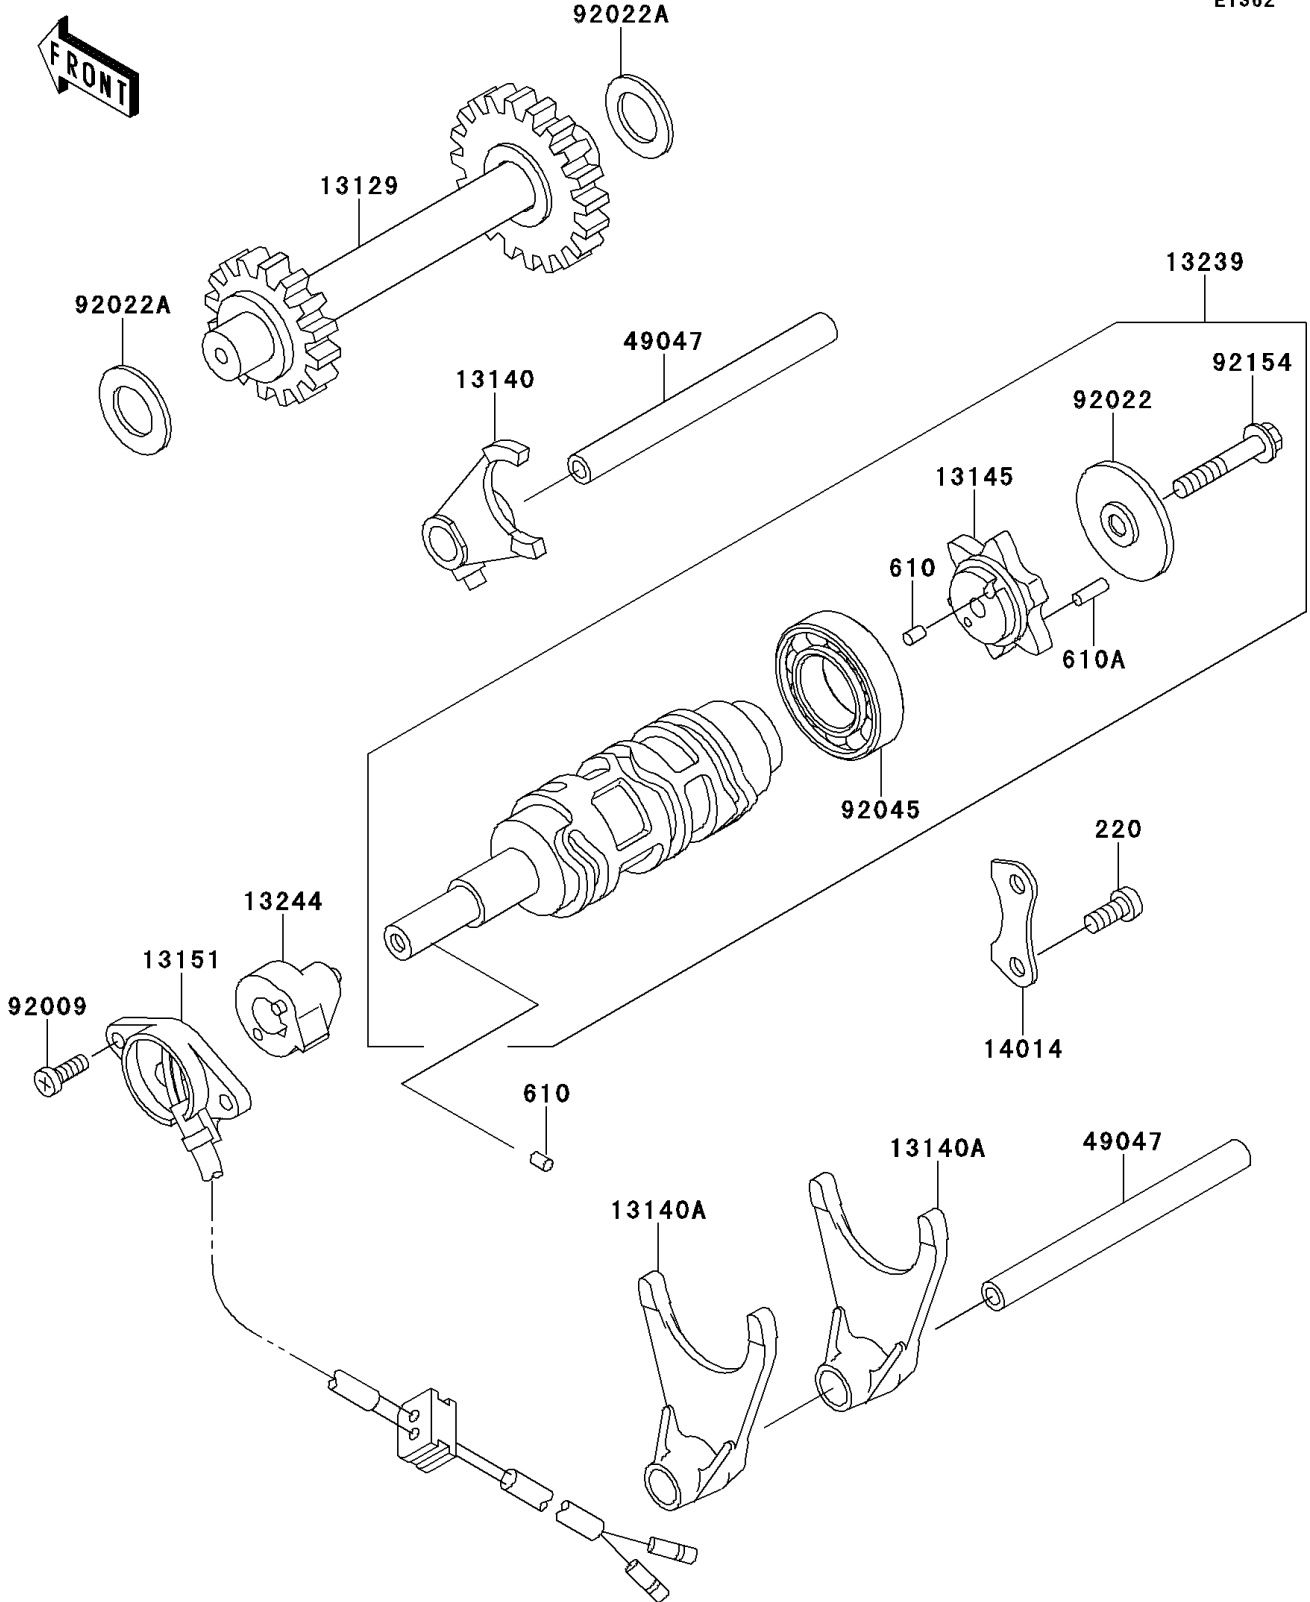

2008 Bayou[®] 250 PARTS DIAGRAM

Gear Change Drum/Shift Fork(s)

E1362

2008 Bayou® 250 PARTS LIST

Gear Change Drum/Shift Fork(s)

ITEM NAME	PART NUMBER	QUANTITY
SCREW-PAN-CROSS,6X14 (Ref # 220)	220AA0614	2
ROLLER,4X6 (Ref # 610)	610A0406	2
ROLLER,4X12 (Ref # 610A)	610A0412	6
GEAR,REVERSE,22T&27T (Ref # 13129)	13129-1870	1
FORK-SHIFT (Ref # 13140)	13140-1161	1
FORK-SHIFT (Ref # 13140A)	13140-1162	2
CAM-CHANGE DRUM (Ref # 13145)	13145-1064	1
SWITCH-COMP,NEUTRAL (Ref # 13151)	13151-1067	1
DRUM-ASSY-CHANGE (Ref # 13239)	13239-1145	1
STOPPER-ASSY,RELERSE (Ref # 13244)	13244-1056	1
PLATE-POSITION (Ref # 14014)	14014-1087	1
ROD-SHIFT (Ref # 49047)	49047-1073	2
SCREW,5X14 (Ref # 92009)	92009-1341	2
WASHER,CHANGE DRUM (Ref # 92022)	92022-1886	1
WASHER,15.3X25X1 (Ref # 92022A)	92022-279	2
BEARING-BALL,#6005 (Ref # 92045)	92045-0077	1
BOLT,FLANGED,6X35 (Ref # 92154)	92154-0274	1