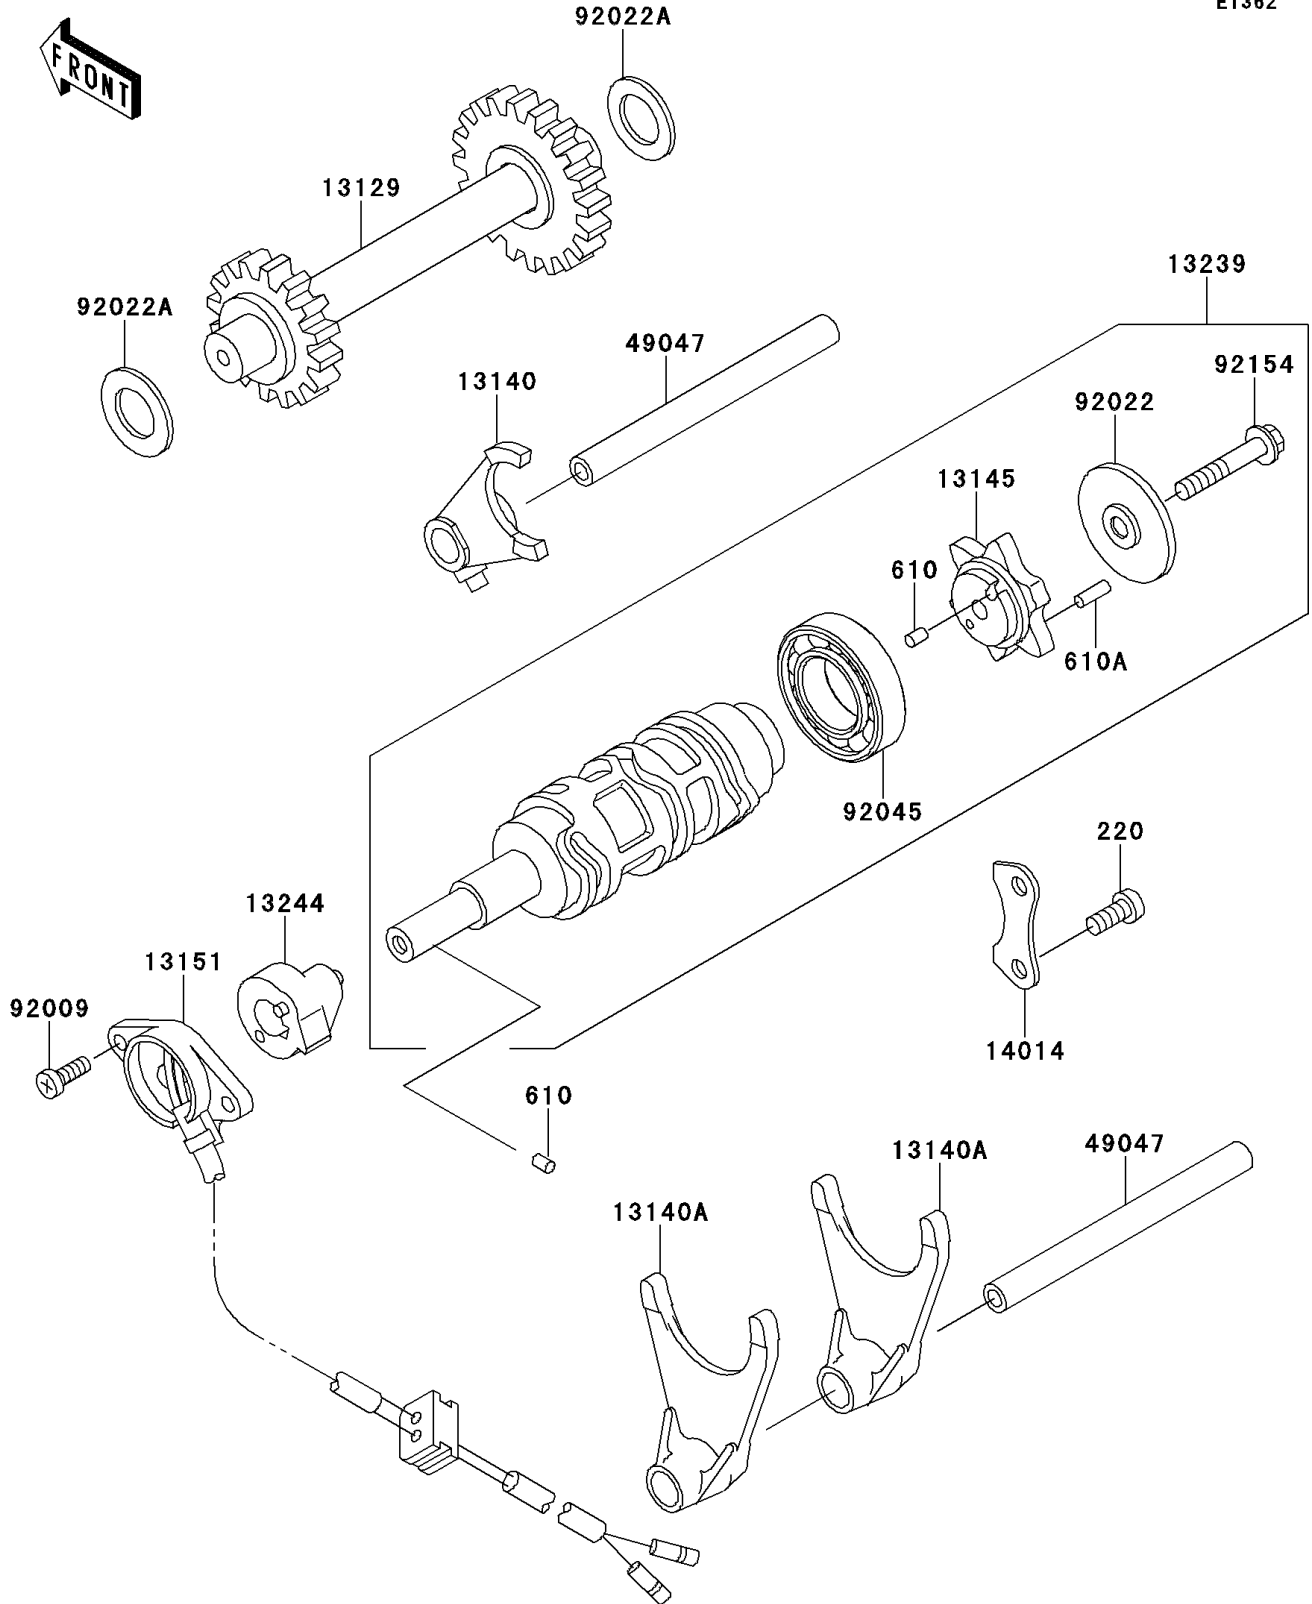

2009 Bayou® 250 PARTS DIAGRAM

Gear Change Drum/Shift Fork(s)

E1362

2009 Bayou® 250 PARTS LIST

Gear Change Drum/Shift Fork(s)

ITEM NAME	PART NUMBER	QUANTITY
SCREW-PAN-CROSS,6X14 (Ref # 220)	220AA0614	2
ROLLER,4X6 (Ref # 610)	610A0406	2
ROLLER,4X12 (Ref # 610A)	610A0412	6
GEAR,REVERSE,22T&27T (Ref # 13129)	13129-1870	1
FORK-SHIFT (Ref # 13140)	13140-1161	1
FORK-SHIFT (Ref # 13140A)	13140-1162	2
CAM-CHANGE DRUM (Ref # 13145)	13145-1064	1
SWITCH-COMP,NEUTRAL (Ref # 13151)	13151-1067	1
DRUM-ASSY-CHANGE (Ref # 13239)	13239-1145	1
STOPPER-ASSY,RELERSE (Ref # 13244)	13244-1056	1
PLATE-POSITION (Ref # 14014)	14014-1087	1
ROD-SHIFT (Ref # 49047)	49047-1073	2
SCREW,5X14 (Ref # 92009)	92009-1341	2
WASHER,CHANGE DRUM (Ref # 92022)	92022-1886	1
WASHER,15.3X25X1 (Ref # 92022A)	92022-279	2
BEARING-BALL,#6005 (Ref # 92045)	92045-0077	1
BOLT,FLANGED,6X35 (Ref # 92154)	92154-0274	1