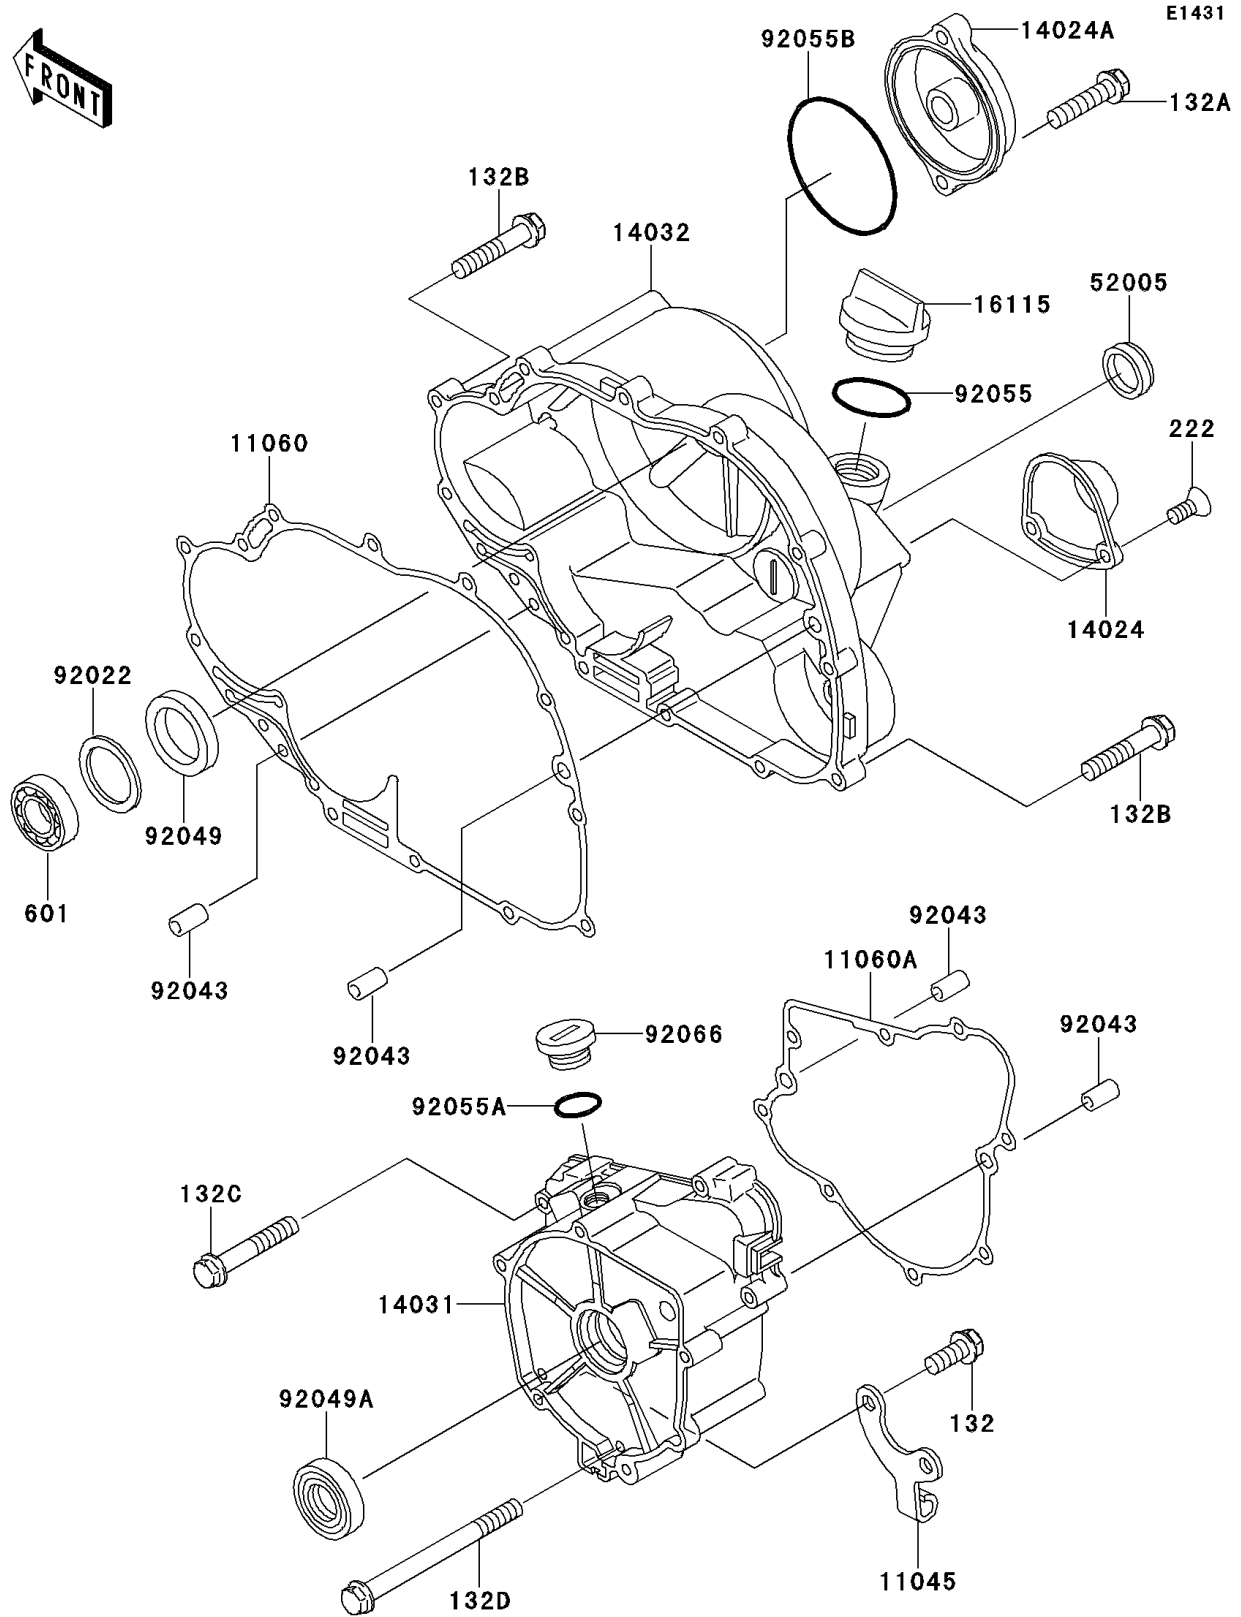

2006 Bayou 250 PARTS DIAGRAM

Engine Cover(s)

2006 Bayou 250 PARTS LIST

Engine Cover(s)

ITEM NAME	PART NUMBER	QUANTITY
BOLT-FLANGED-SMALL,6X14 (Ref # 132)	132BB0614	2
BOLT-FLANGED-SMALL,6X25 (Ref # 132A)	132BB0625	2
BOLT-FLANGED-SMALL,6X30 (Ref # 132B)	132BB0630	13
BOLT-FLANGED-SMALL,6X35 (Ref # 132C)	132BB0635	4
BOLT-FLANGED-SMALL,6X70 (Ref # 132D)	132BB0670	3
SCREW-CSK-RD-CROS,5X12 (Ref # 222)	222AB0512	2
BEARING-BALL,#6002 (Ref # 601)	601A6002	1
BRACKET (Ref # 11045)	11045-1828	1
GASKET,CLUTCH COVER (Ref # 11060)	11060-1648	1
GASKET,GENERATOR (Ref # 11060A)	11060-1649	1
COVER (Ref # 14024)	14024-1486	1
COVER,OIL FILTER (Ref # 14024A)	14024-1488	1
COVER-GENERATOR (Ref # 14031)	14031-1338	1
COVER-CLUTCH (Ref # 14032)	14032-1451	1
CAP-OIL FILLER (Ref # 16115)	16115-1062	1
GAUGE,OIL LEVEL (Ref # 52005)	52005-1009	1
WASHER,21X31.5X1.0 (Ref # 92022)	92022-1624	1
PIN,6.2X8X14 (Ref # 92043)	92043-1263	4
SEAL-OIL (Ref # 92049)	92049-1293	1
SEAL-OIL,TC25356 (Ref # 92049A)	92049-1317	1
RING-O,31.7X2.4 (Ref # 92055)	92055-049	1
RING-O,20X2 (Ref # 92055A)	92055-1146	1
RING-O,63.6X2.4 (Ref # 92055B)	92055-1433	1
PLUG,COVER (Ref # 92066)	92066-1163	1