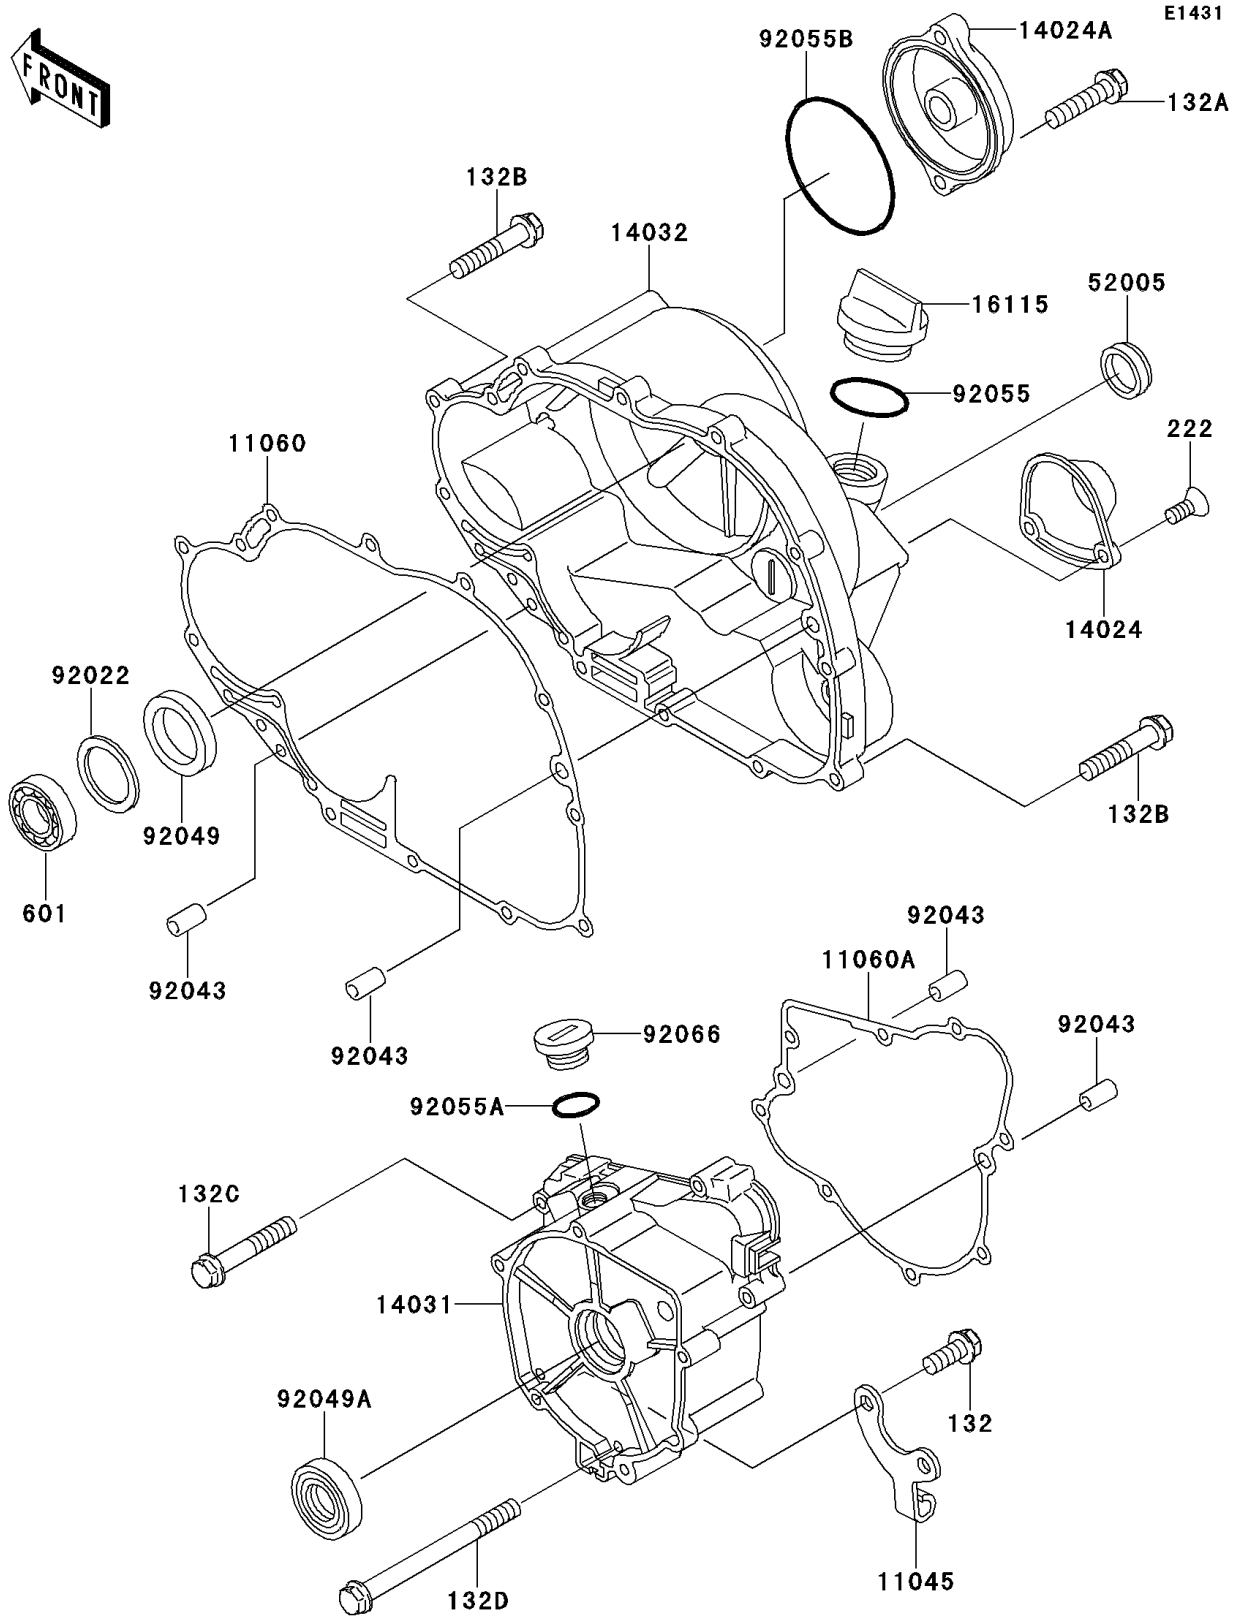

2010 Bayou® 250 PARTS DIAGRAM

Engine Cover(s)

2010 Bayou® 250 PARTS LIST

Engine Cover(s)

ITEM NAME	PART NUMBER	QUANTITY
BOLT-FLANGED-SMALL,6X14 (Ref # 132)	132BB0614	2
BOLT-FLANGED-SMALL,6X25 (Ref # 132A)	132BB0625	2
BOLT-FLANGED-SMALL,6X30 (Ref # 132B)	132BB0630	13
BOLT-FLANGED-SMALL,6X35 (Ref # 132C)	132BB0635	4
BOLT-FLANGED-SMALL,6X70 (Ref # 132D)	132BB0670	3
SCREW-CSK-RD-CROS,5X12 (Ref # 222)	222AB0512	2
BEARING-BALL,#6002 (Ref # 601)	601A6002	1
BRACKET (Ref # 11045)	11045-1828	1
GASKET,CLUTCH COVER (Ref # 11060)	11060-1648	1
GASKET,GENERATOR (Ref # 11060A)	11060-1649	1
COVER (Ref # 14024)	14024-1486	1
COVER,OIL FILTER (Ref # 14024A)	14024-1488	1
COVER-GENERATOR (Ref # 14031)	14031-1338	1
COVER-CLUTCH (Ref # 14032)	14032-1451	1
CAP-OIL FILLER (Ref # 16115)	16115-1062	1
GAUGE,OIL LEVEL (Ref # 52005)	52005-1009	1
WASHER,21X31.5X1.0 (Ref # 92022)	92022-1624	1
PIN,6.2X8X14 (Ref # 92043)	92043-1263	4
SEAL-OIL (Ref # 92049)	92049-1293	1
SEAL-OIL,TC25356 (Ref # 92049A)	92049-1317	1
RING-O,31.7X2.4 (Ref # 92055)	92055-049	1
RING-O,20X2 (Ref # 92055A)	92055-1146	1
RING-O,63.6X2.4 (Ref # 92055B)	92055-1433	1
PLUG,COVER (Ref # 92066)	92066-1163	1