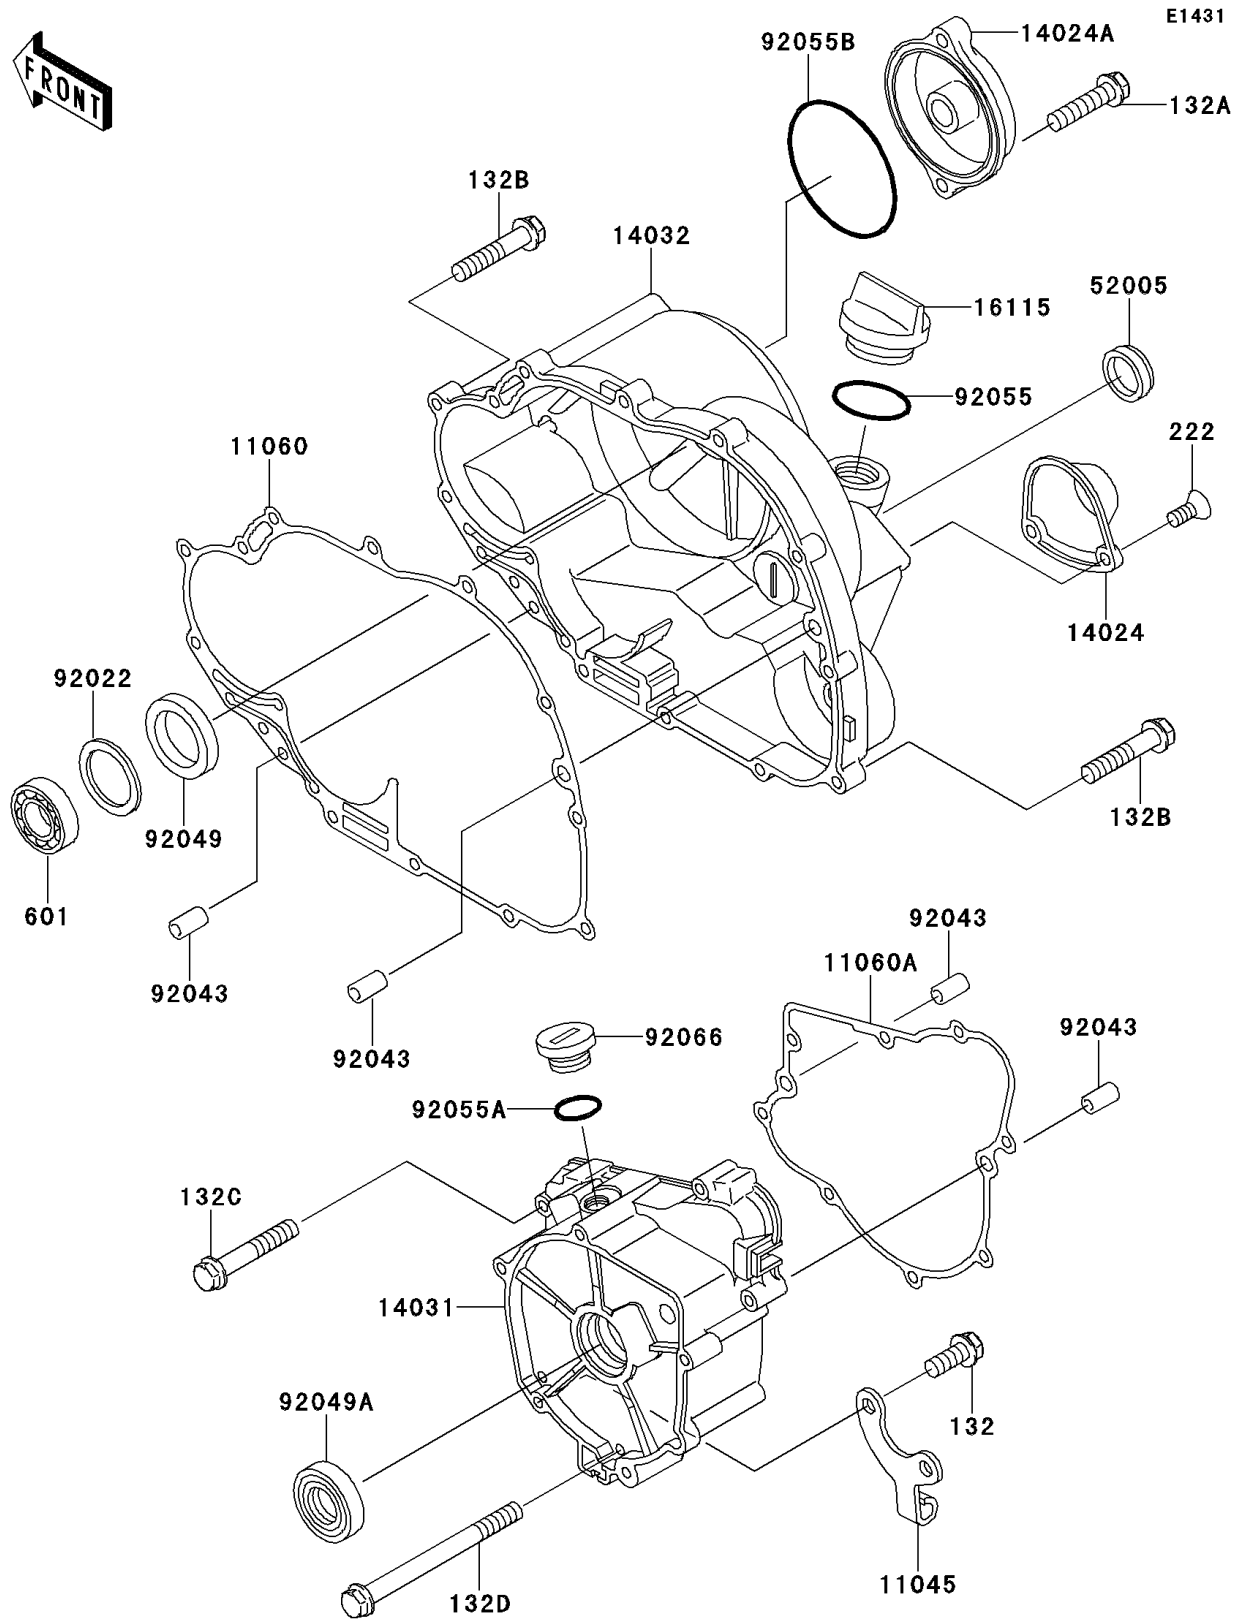

2010 Bayou® 250 PARTS DIAGRAM

Engine Cover(s)

2010 Bayou[®] 250 PARTS LIST

Engine Cover(s)

ITEM NAME	PART NUMBER	QUANTITY
-----------	-------------	----------