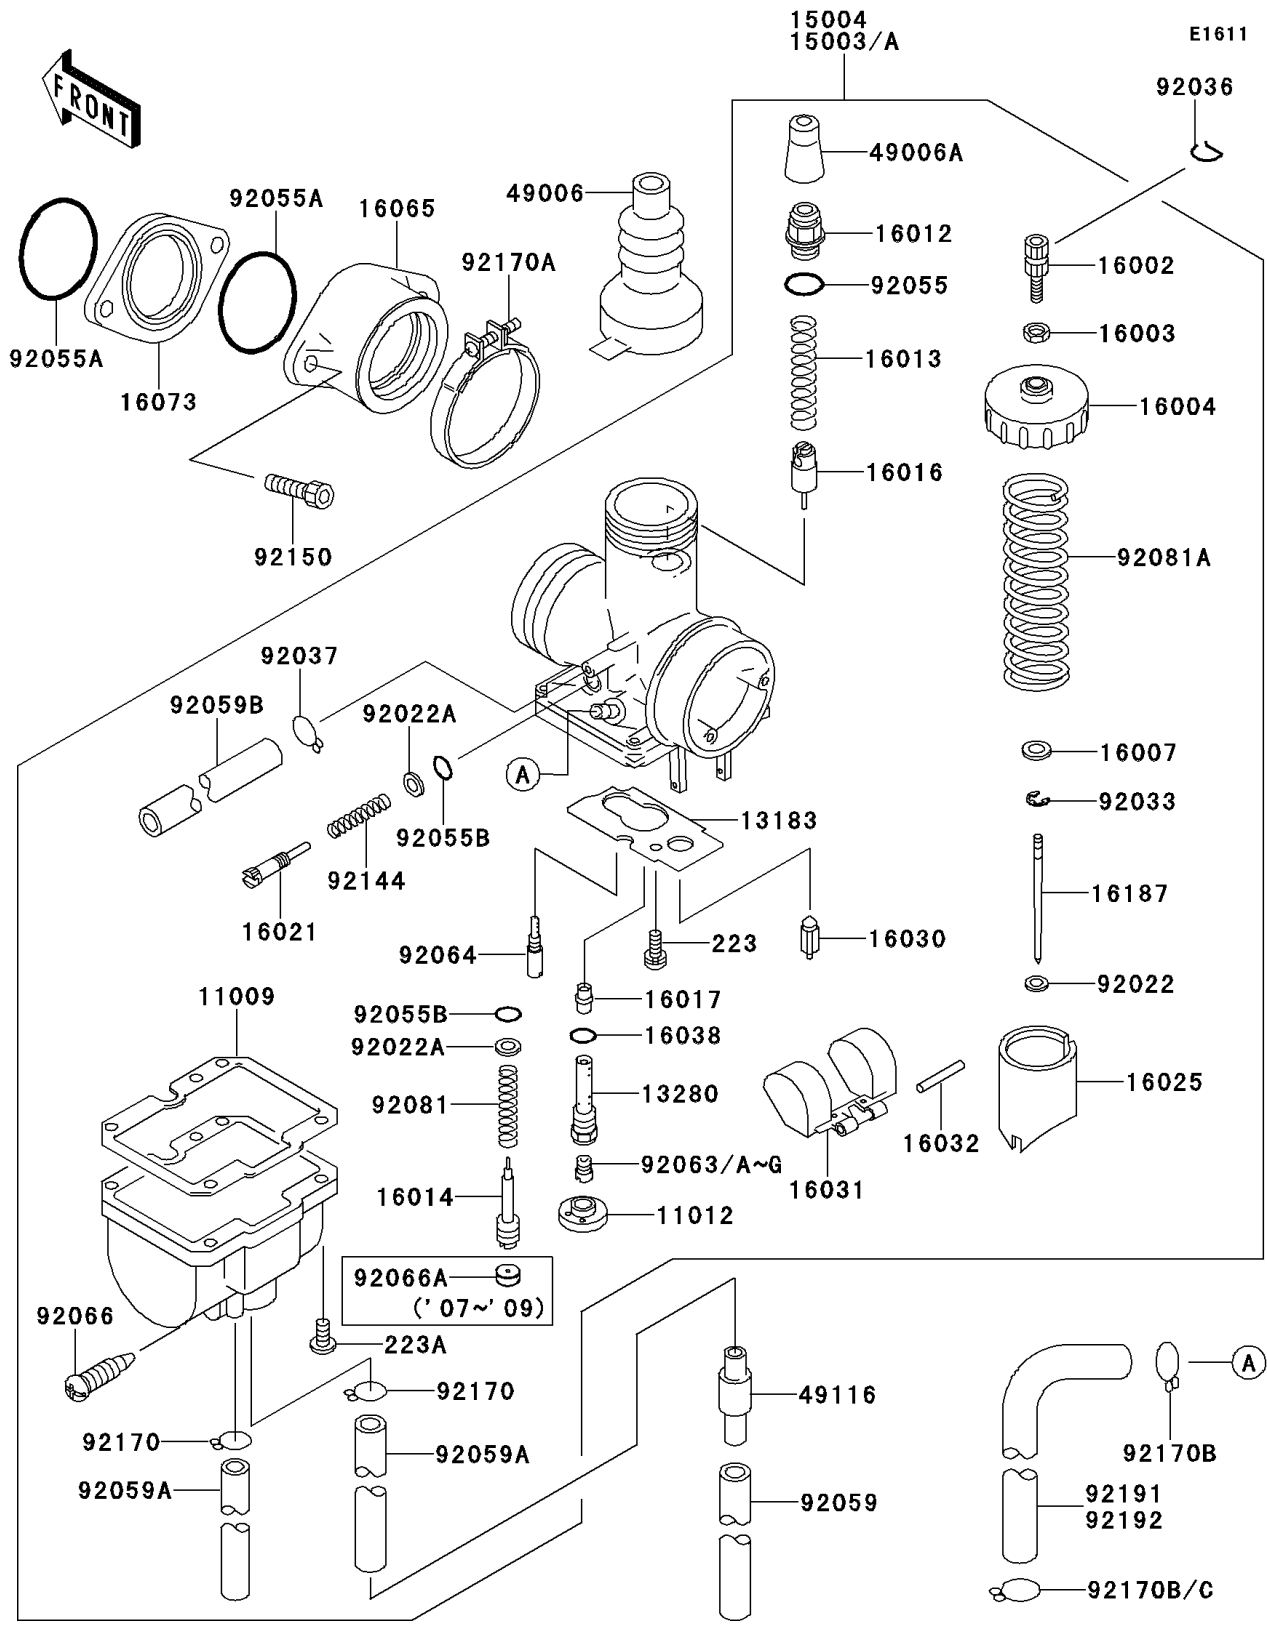

2009 Bayou® 250 PARTS DIAGRAM

Carburetor

2009 Bayou® 250 PARTS LIST

Carburetor

ITEM NAME	PART NUMBER	QUANTITY
GASKET,FLOAT CHAMBER (Ref # 11009)	11009-1676	1
CAP (Ref # 11012)	11012-1659	1
PLATE (Ref # 13183)	13183-1273	1
HOLDER,NEEDLE JET (Ref # 13280)	13280-1167	1
CARBURETOR-ASSY,VM24 (Ref # 15003A)	15003-0113	1
ADJUSTER-CABLE (Ref # 16002)	16002-011	1
NUT,ADJUST LOCK (Ref # 16003)	16003-006	1
CAP-CHAMBER,MIXING (Ref # 16004)	16004-1055	1
SEAT-SPRING,THROTTLE VALVE (Ref # 16007)	16007-1111	1
CAP-STARTER PLUNGER (Ref # 16012)	16012-1056	1
SPRING,STARTER PLUNGER (Ref # 16013)	16013-003	1
SCREW-PILOT AIR (Ref # 16014)	16014-0003	1
PLUNGER,STARTER (Ref # 16016)	16016-1074	1
JET-NEEDLE,O-2M (Ref # 16017)	16017-0003	1
SCREW-THROTTLE STOP (Ref # 16021)	16021-1126	1
VALVE-THROTTLE,CA 3.5 (Ref # 16025)	16025-0005	1
VALVE-FLOAT,#1.5 (Ref # 16030)	16030-1066	1
FLOAT (Ref # 16031)	16031-1055	1
PIN,FLOAT (Ref # 16032)	16032-003	1
GASKET,"O"RING (Ref # 16038)	16038-016	1
HOLDER-CARBURETOR (Ref # 16065)	16065-1157	1
INSULATOR (Ref # 16073)	16073-1053	1
NEEDLE-JET,5GN74 (Ref # 16187)	16187-0020	1
BOOT (Ref # 49006)	49006-1230	1
BOOT,STARTER PLUNGER (Ref # 49006A)	49006-1235	1
VALVE-ASSY (Ref # 49116)	49116-1126	1
WASHER,THROTTLE VALVE (Ref # 92022)	92022-1024	1
WASHER,ADJUST SCREW (Ref # 92022A)	92022-1187	2
RING-SNAP (Ref # 92033)	92033-1290	1