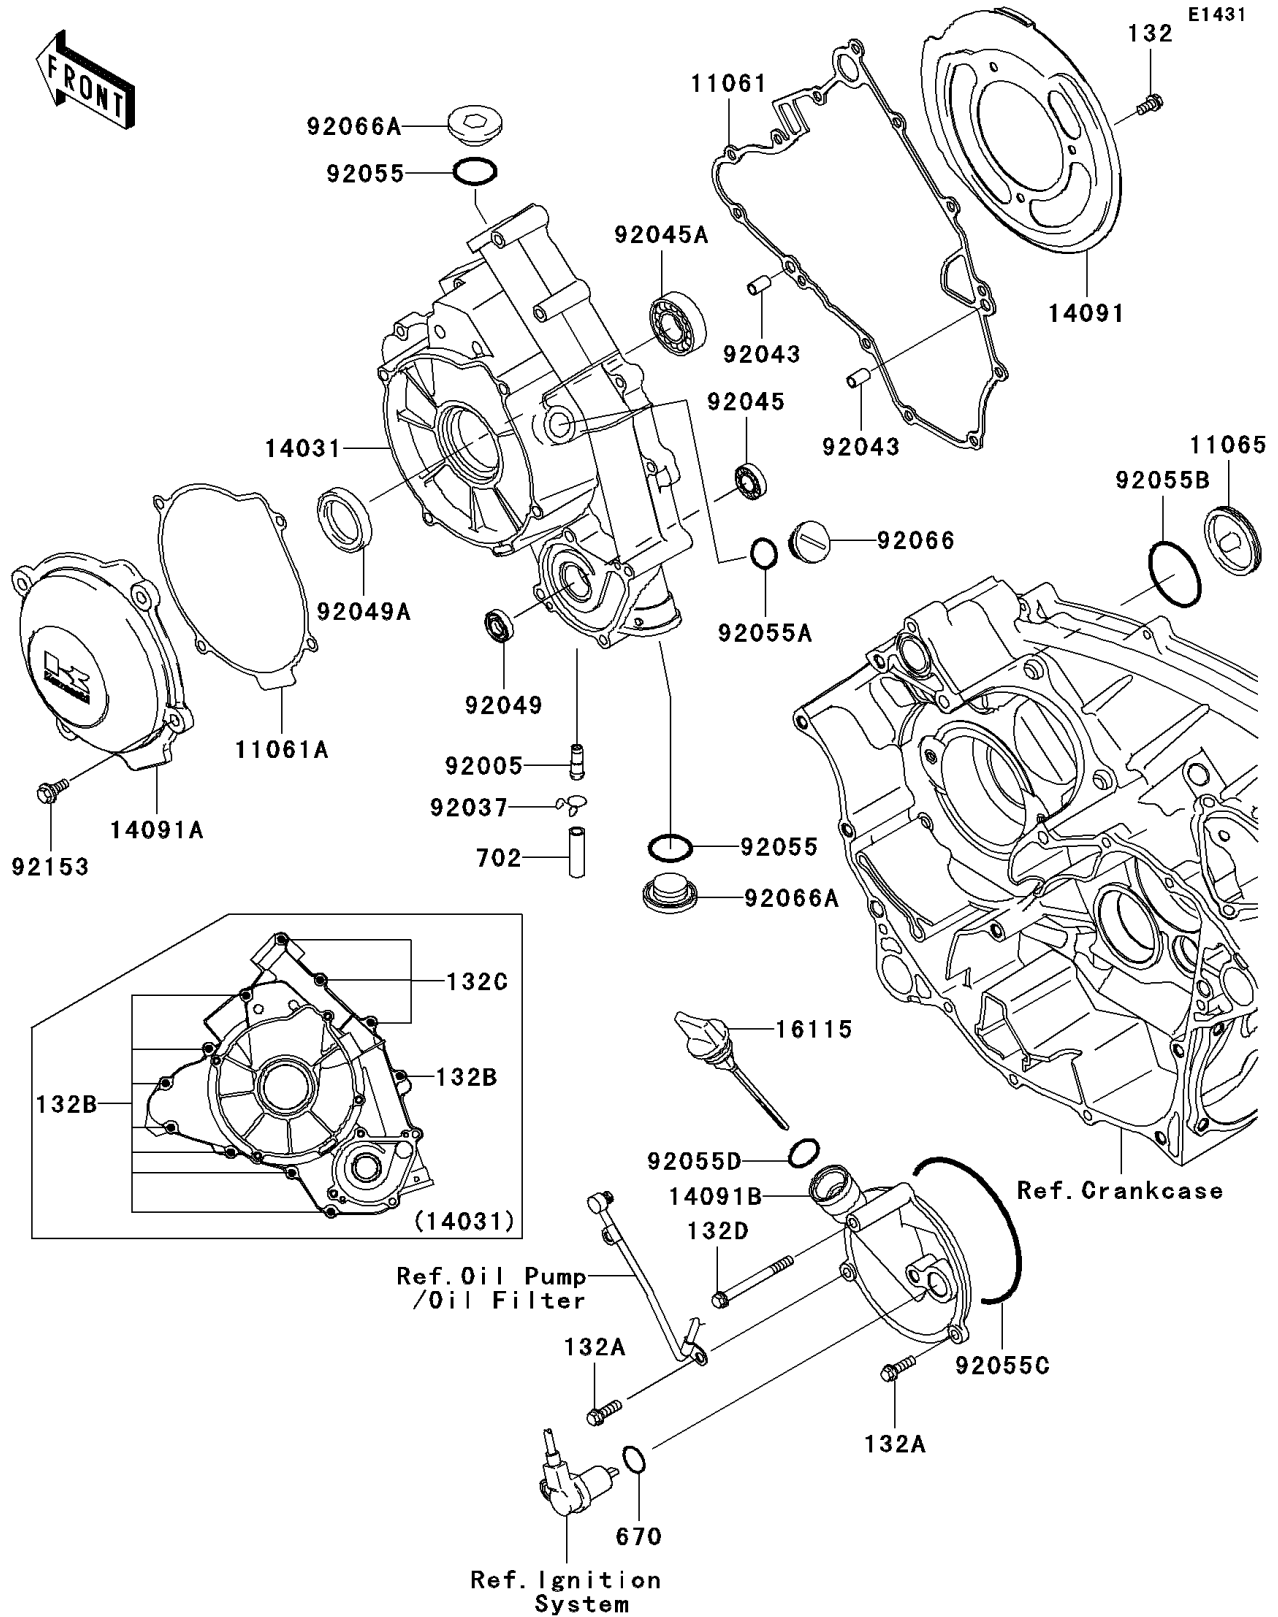

2008 Teryx® 750 4x4 LE PARTS DIAGRAM

Engine Cover(s)

2008 Teryx® 750 4x4 LE PARTS LIST

Engine Cover(s)

ITEM NAME	PART NUMBER	QUANTITY
-----------	-------------	----------