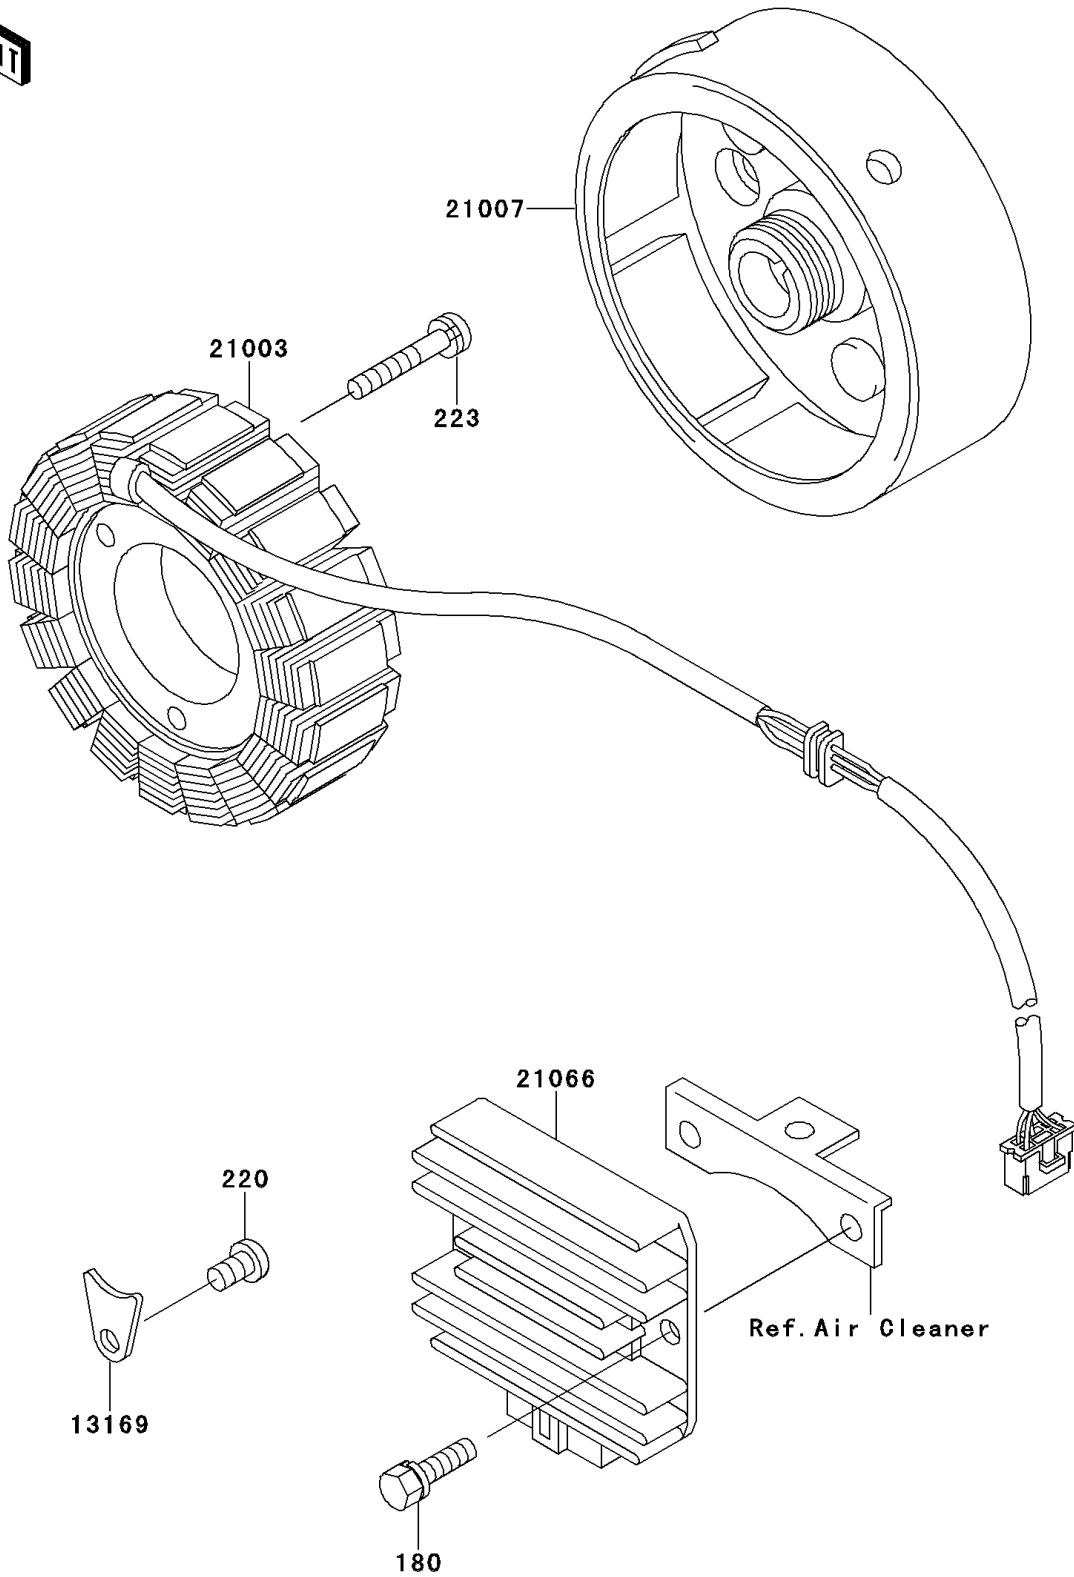

2006 Bayou 250 PARTS DIAGRAM

Generator

E1810

2006 Bayou 250 PARTS LIST

Generator

ITEM NAME	PART NUMBER	QUANTITY
BOLT-UPSET-WS,6X22 (Ref # 180)	180AA0622	2
SCREW-PAN-CROSS,6X10 (Ref # 220)	220AA0610	1
SCREW-PAN-WS-CROS,5X30 (Ref # 223)	223AA0530	3
PLATE,HARNESS (Ref # 13169)	13169-1788	1
STATOR (Ref # 21003)	21003-1287	1
ROTOR,GENERATOR (Ref # 21007)	21007-1286	1
REGULATOR-VOLTAGE (Ref # 21066)	21066-1038	1