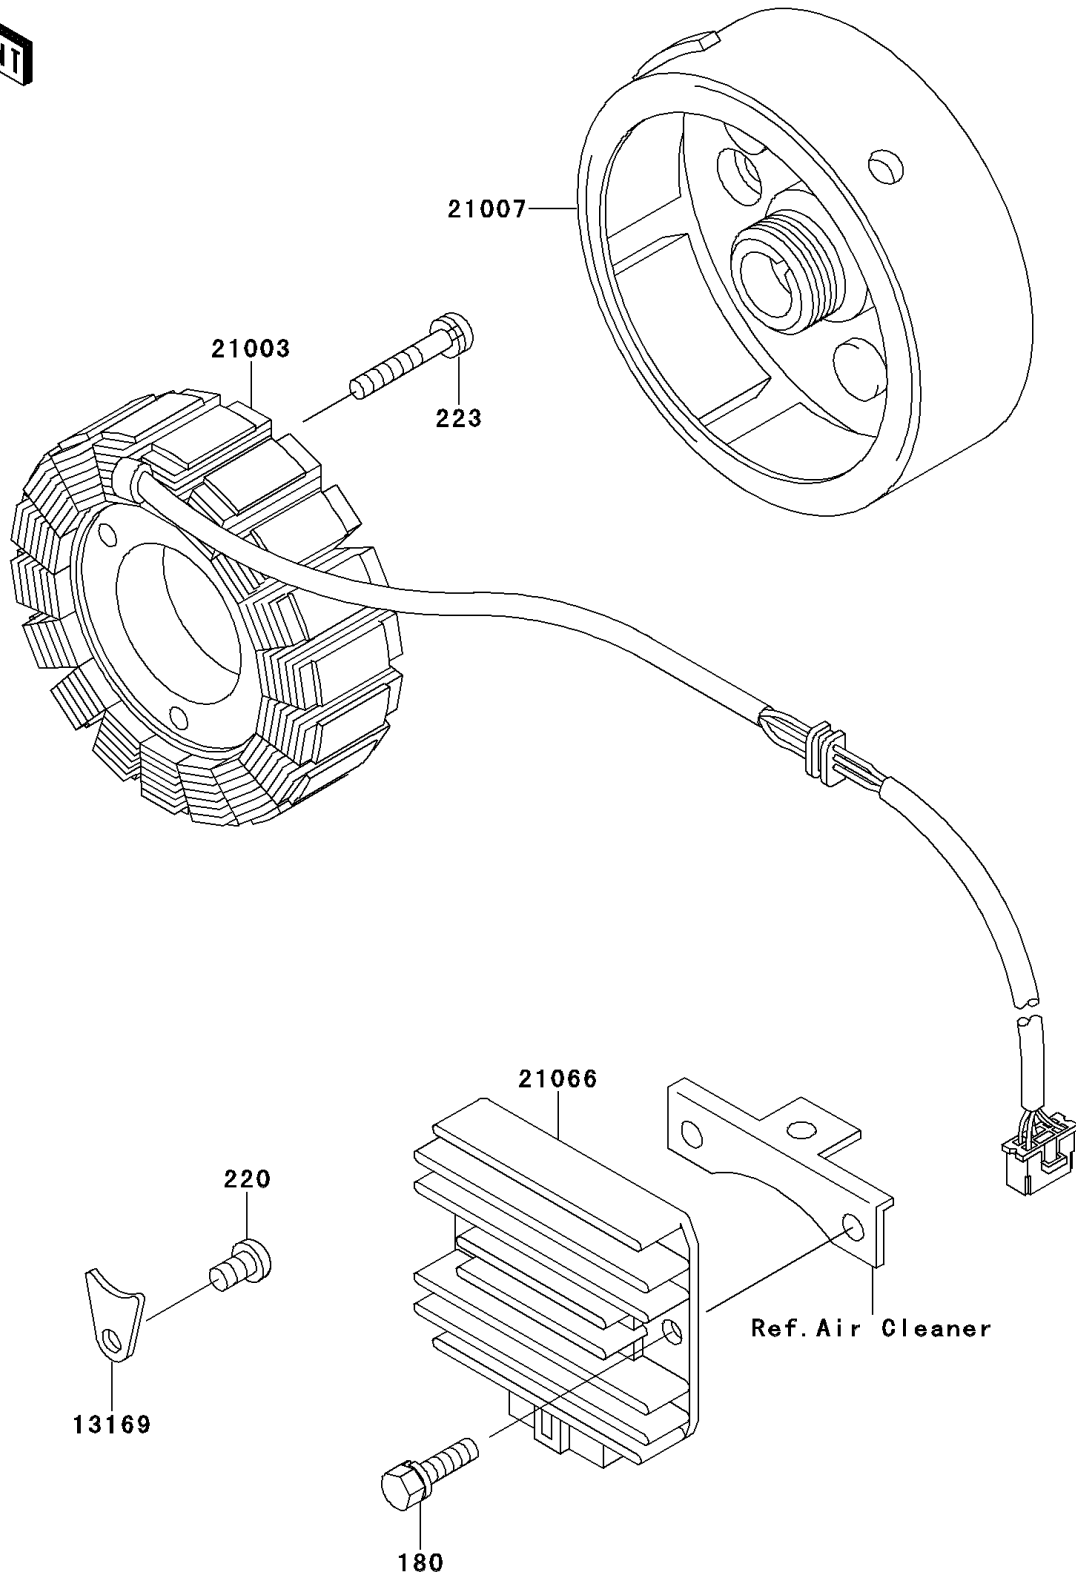

# 2008 Bayou® 250 PARTS DIAGRAM

Generator

E1810

## 2008 Bayou® 250 PARTS LIST

### Generator

ITEM NAME	PART NUMBER	QUANTITY
BOLT-UPSET-WS,6X22 (Ref # 180)	180AA0622	2
SCREW-PAN-CROSS,6X10 (Ref # 220)	220AA0610	1
SCREW-PAN-WS-CROS,5X30 (Ref # 223)	223AA0530	3
PLATE,HARNESS (Ref # 13169)	13169-1788	1
STATOR (Ref # 21003)	21003-1287	1
ROTOR,GENERATOR (Ref # 21007)	21007-1286	1
REGULATOR-VOLTAGE (Ref # 21066)	21066-1038	1