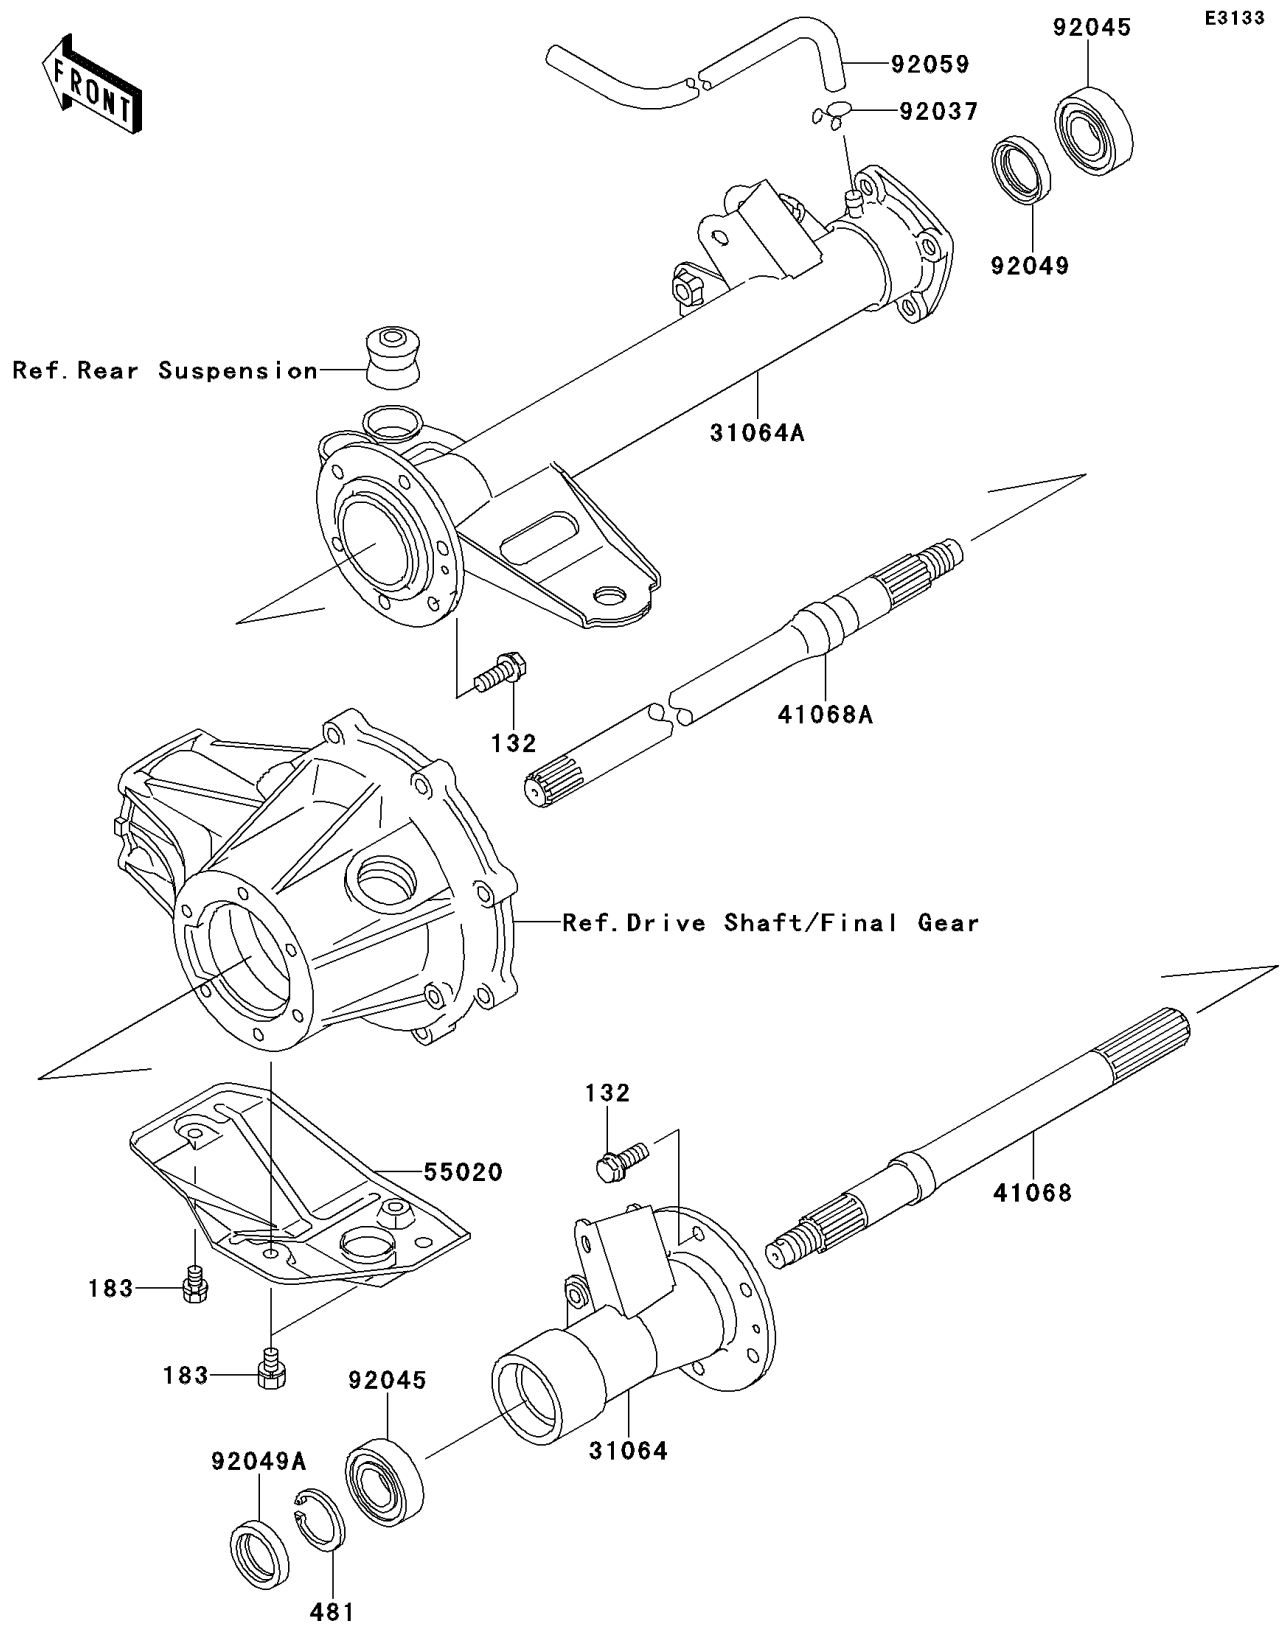

2006 Bayou 250 PARTS DIAGRAM

Rear Axle

2006 Bayou 250 PARTS LIST

Rear Axle

ITEM NAME	PART NUMBER	QUANTITY
BOLT-FLANGED-SMALL,8X20 (Ref # 132)	132BB0820	12
BOLT-UPSET-WS-SMALL,8X14 (Ref # 183)	183BA0814	3
CIRCLIP (Ref # 481)	481J5200	1
PIPE-COMP,LH (Ref # 31064)	31064-1088	1
PIPE-COMP,RH (Ref # 31064A)	31064-1089	1
AXLE,LH (Ref # 41068)	41068-1244	1
AXLE,RH (Ref # 41068A)	41068-1245	1
GUARD (Ref # 55020)	55020-1276	1
CLAMP,TUBE (Ref # 92037)	92037-147	1
BEARING-BALL,6205DDU (Ref # 92045)	92045-1229	2
SEAL-OIL,S030428 (Ref # 92049)	92049-1236	1
SEAL-OIL (Ref # 92049A)	92049-1287	1
TUBE,4.7X9.5X1240 (Ref # 92059)	92059-1968	1