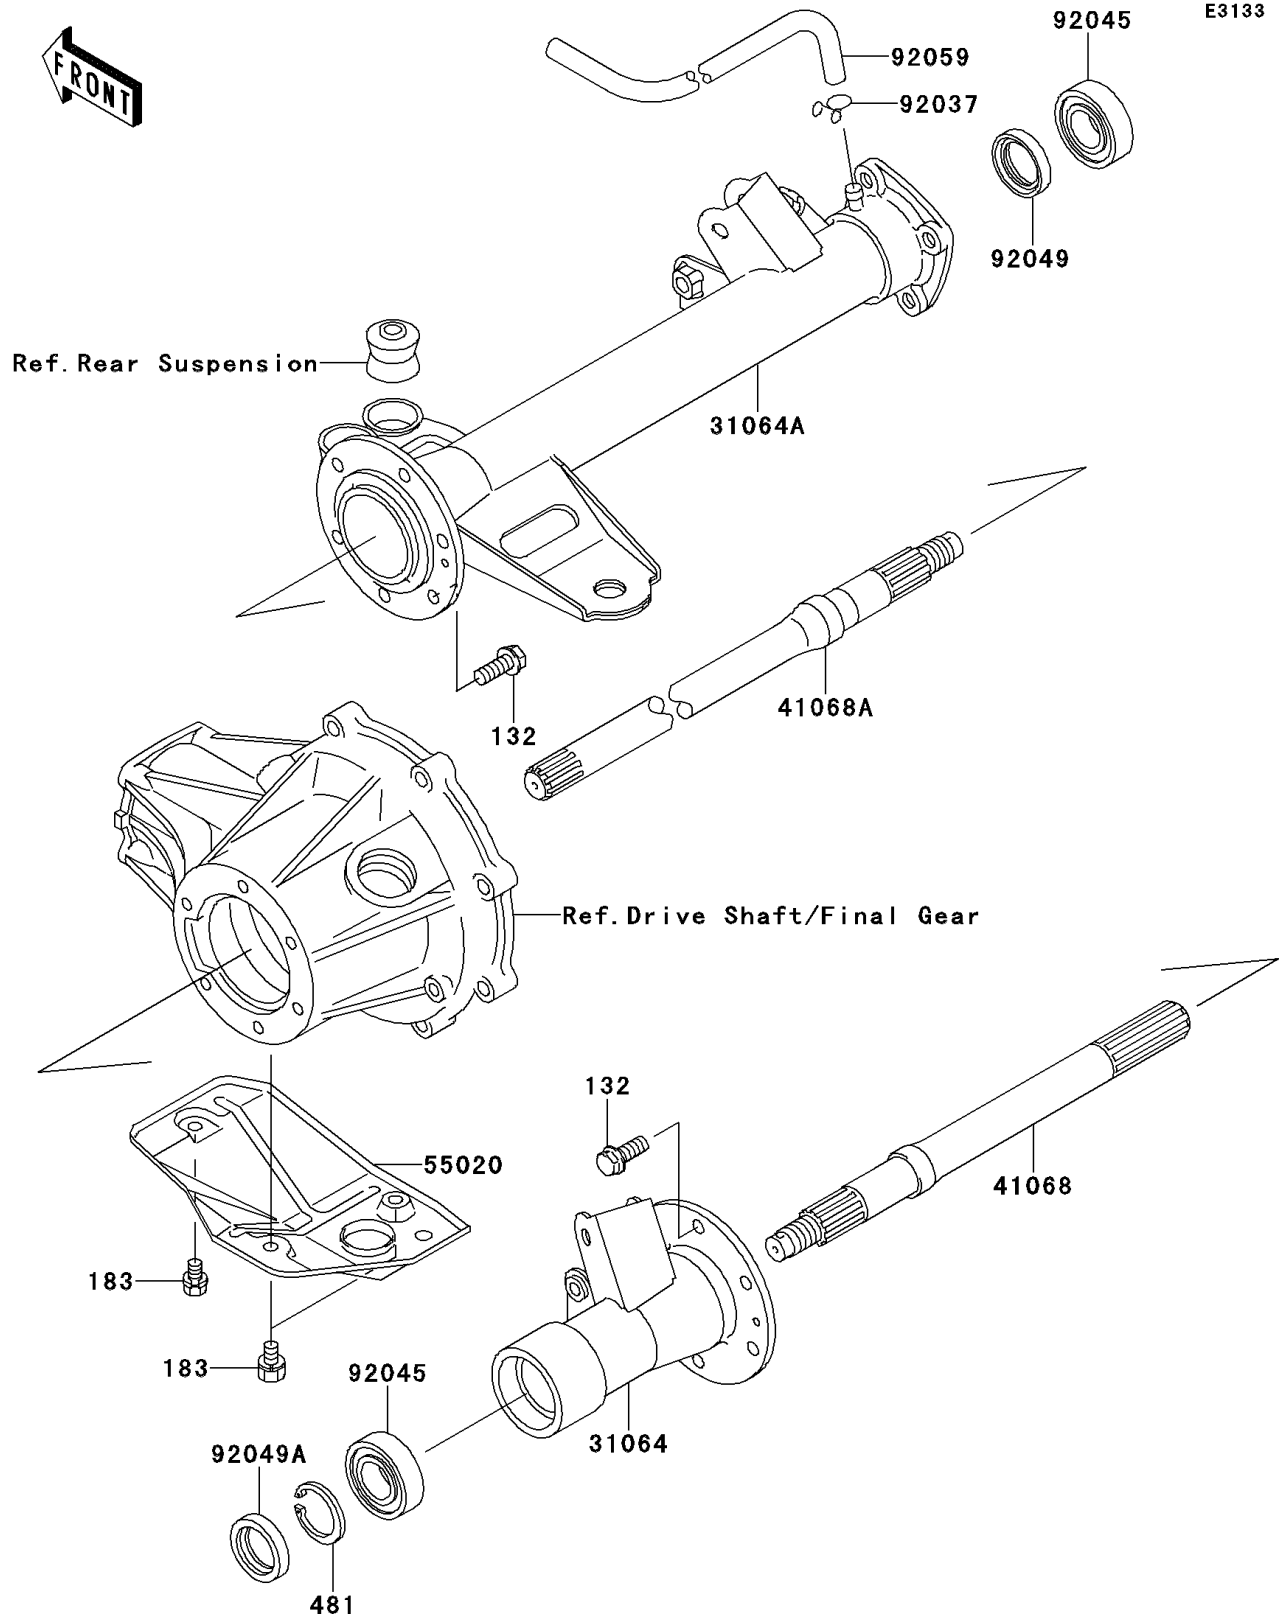

# 2008 Bayou® 250 PARTS DIAGRAM

Rear Axle

## 2008 Bayou® 250 PARTS LIST

### Rear Axle

ITEM NAME	PART NUMBER	QUANTITY
BOLT-FLANGED-SMALL,8X20 (Ref # 132)	132BB0820	12
BOLT-UPSET-WS-SMALL,8X14 (Ref # 183)	183BA0814	3
CIRCLIP (Ref # 481)	481J5200	1
PIPE-COMP,LH (Ref # 31064)	31064-1088	1
PIPE-COMP,RH (Ref # 31064A)	31064-1089	1
AXLE,LH (Ref # 41068)	41068-1244	1
AXLE,RH (Ref # 41068A)	41068-1245	1
GUARD (Ref # 55020)	55020-1276	1
CLAMP,TUBE (Ref # 92037)	92037-147	1
BEARING-BALL,6205DDU (Ref # 92045)	92045-1229	2
SEAL-OIL,S030428 (Ref # 92049)	92049-1236	1
SEAL-OIL (Ref # 92049A)	92049-1287	1
TUBE,4.7X9.5X1240 (Ref # 92059)	92059-1968	1